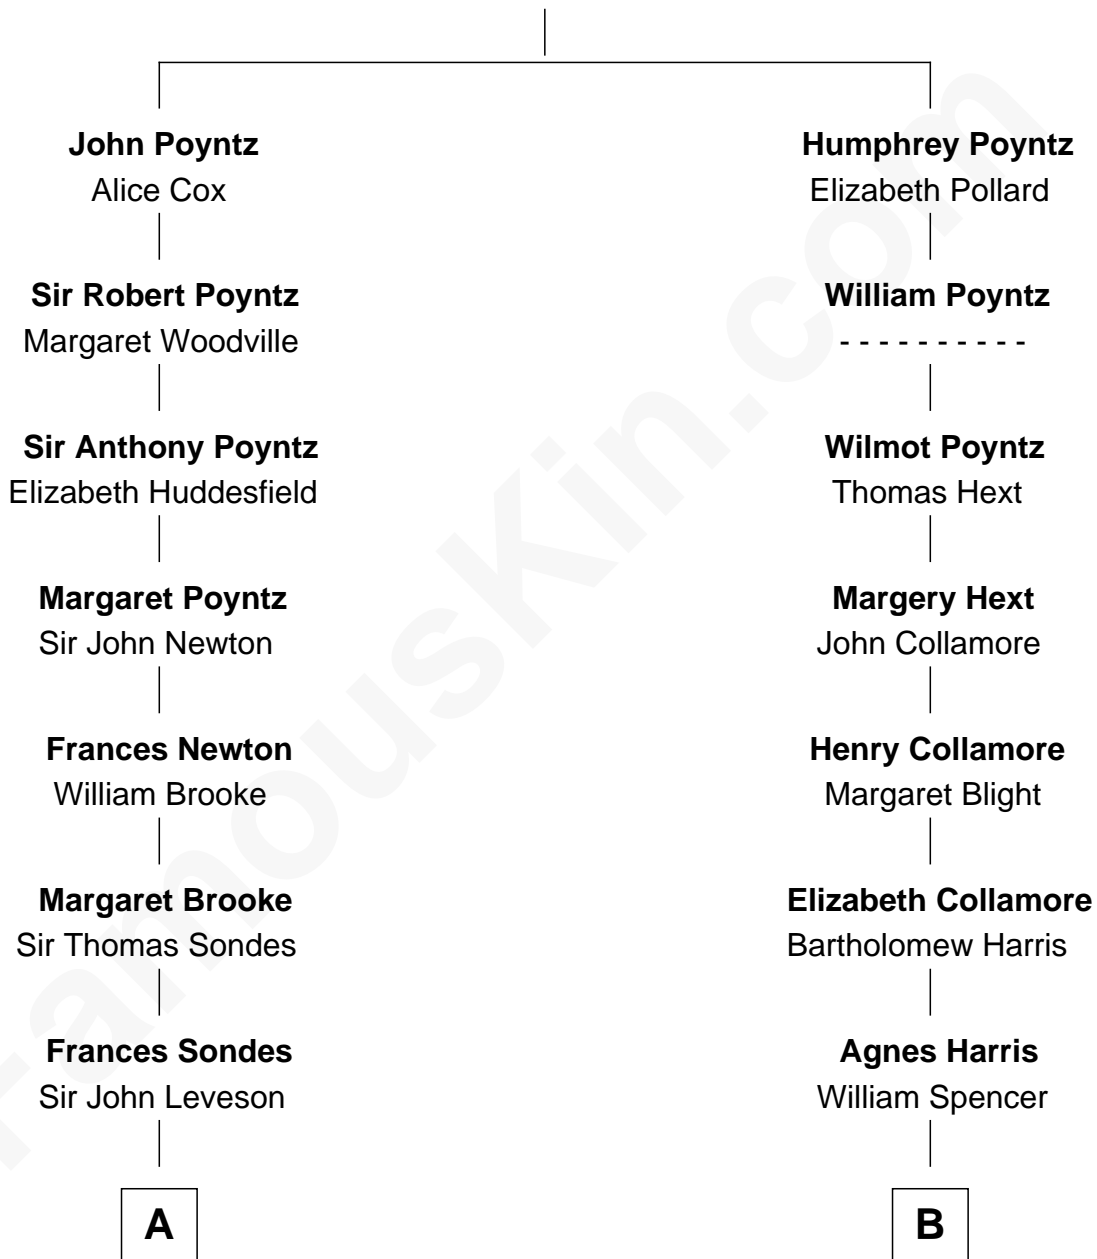

# FamousKin.com Relationship Chart of

**Sarah Ferguson**

*Duchess of York*

17th cousin 2 times removed of

**Jodie Foster**

*Movie Actress*

**Sir Nicholas Poyntz**

Elizabeth Mill

**A**

**Frances Leveson**  
Sir Thomas Gower

**Sir William Leveson-Gower**  
Jane Granville

**John Leveson-Gower**  
Catherine Manners

**John Leveson-Gower**  
Evelyn Pierrepont

**Gertrude Leveson-Gower**  
John Russell

**C**

**B**

**Sarah Spencer**  
John Case

**Samuel Case**  
Mary Westover

**Mercy Case**  
Thomas Barber

**Daniel Barber**  
Martha Phelps

**Sarah Barber**  
George Fisher

**Lucius George Fisher**  
Caroline Amelia Field