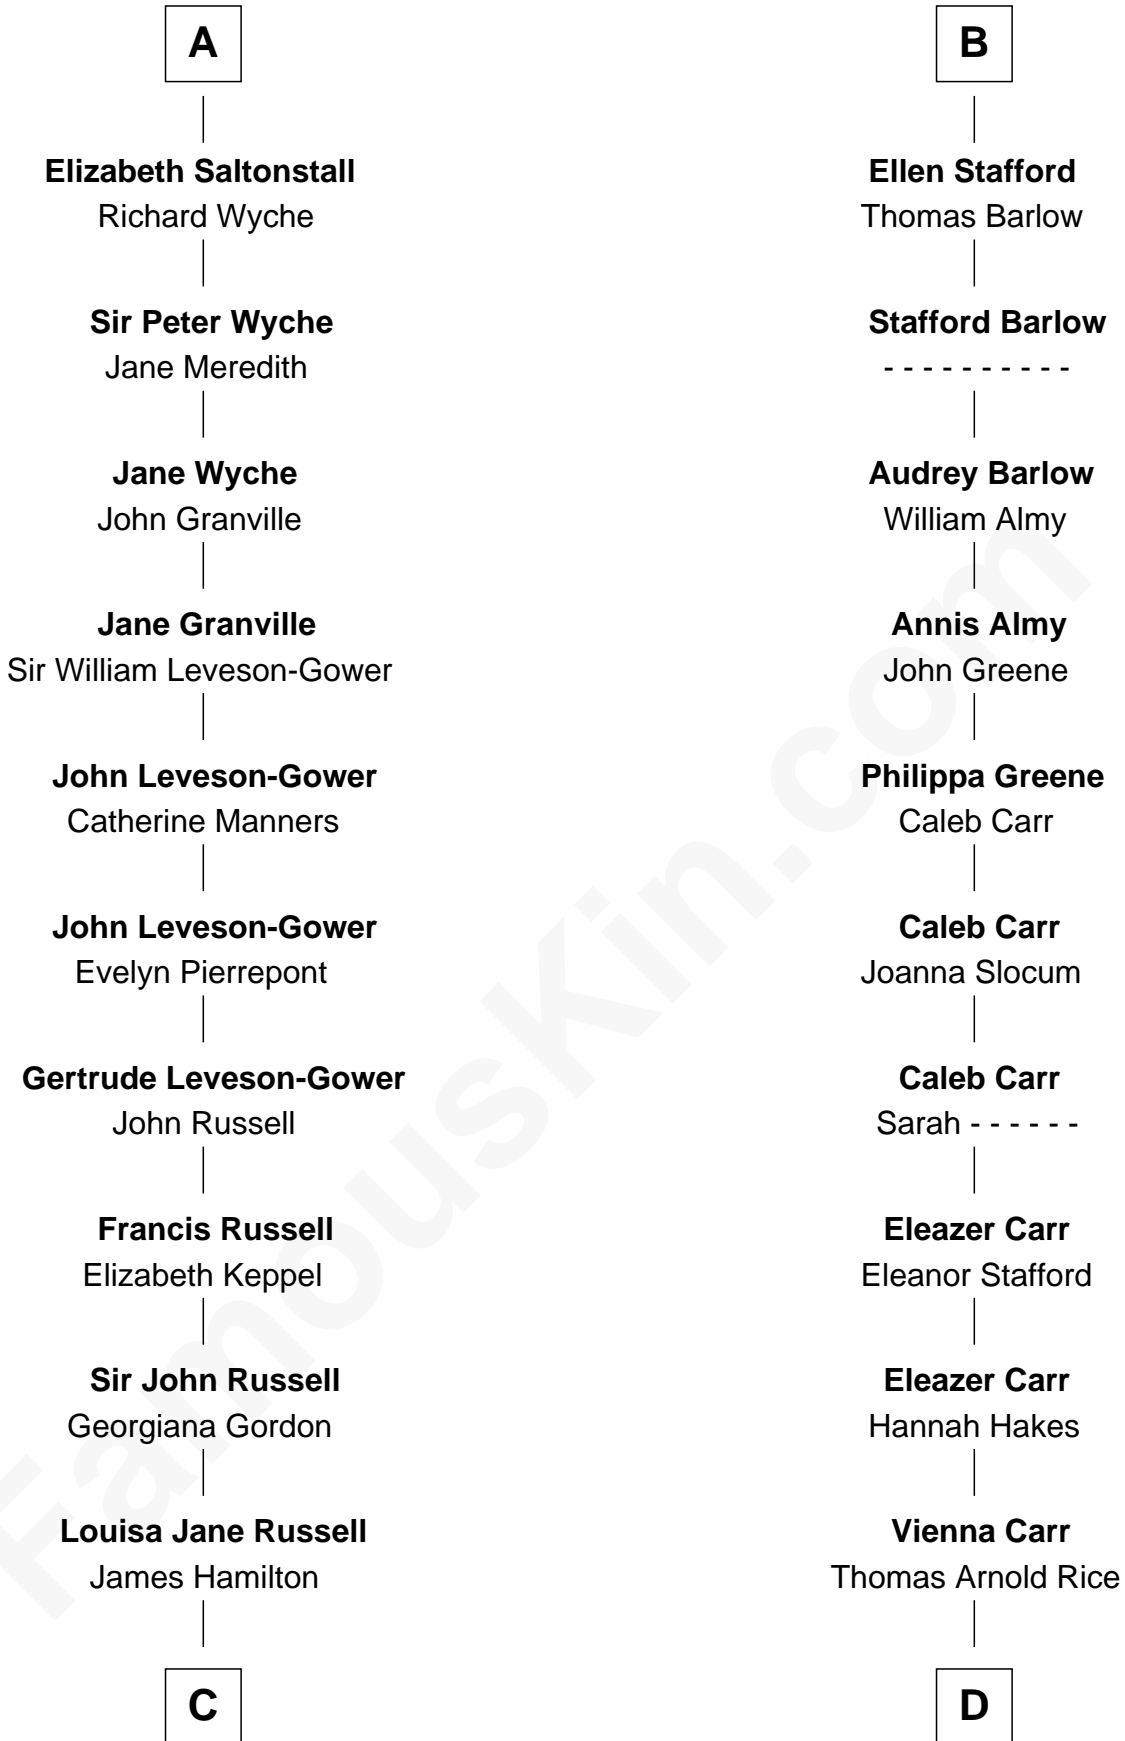

# FamousKin.com Relationship Chart of

**Sarah Ferguson**

*Duchess of York*

20th cousin 1 time removed of

**Charlie Munger**

*Vice-Chairman of Berkshire Hathaway*

Sir Richard Saltonstall

**A**

**Sir John Poyntz**

Elizabeth de Clanvowe

**Robert Poyntz**

Katherine FitzNichol

**Thomas Poyntz**

Jane -----

**Margaret Poyntz**

Ralph Greville

**John Greville**

Jane Forster

**Agnes Greville**

Sir Edmund Tame

**Margaret Tame**

Sir Humphrey Stafford

**B**

**C**

**Louisa Jane Hamilton**

William Henry Walter Montagu-Douglas-Scott

**Herbert Andrew Montagu-Douglas-Scott**

Marie Josephine Edwards

**Marian Louisa Montagu-Douglas-Scott**

Andrew Henry Ferguson