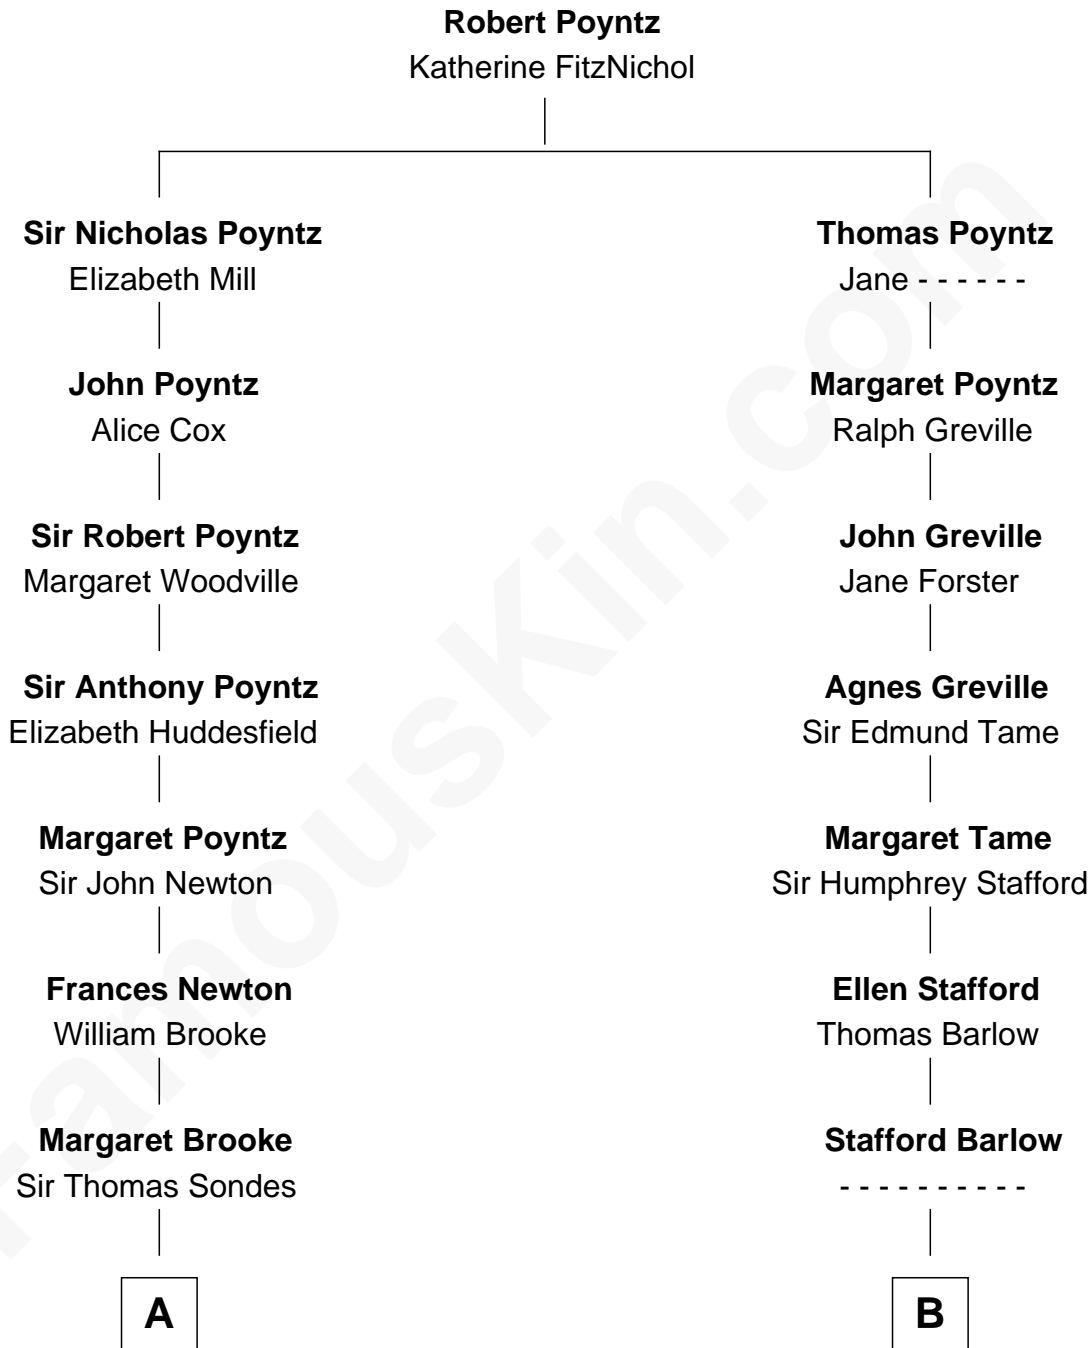

# FamousKin.com Relationship Chart of

**Sarah Ferguson**

*Duchess of York*

18th cousin 2 times removed of

**Charlie Munger**

*Vice-Chairman of Berkshire Hathaway*

**A**

**Frances Sondes**  
Sir John Leveson

**Frances Leveson**  
Sir Thomas Gower

**Sir William Leveson-Gower**  
Jane Granville

**John Leveson-Gower**  
Catherine Manners

**John Leveson-Gower**  
Evelyn Pierrepont

**Gertrude Leveson-Gower**  
John Russell

**Francis Russell**  
Elizabeth Keppel

**Sir John Russell**  
Georgiana Gordon

**Louisa Jane Russell**  
James Hamilton

**Louisa Jane Hamilton**  
William Henry Walter Montagu-Douglas-Scott

**C**

**B**

**Audrey Barlow**  
William Almy