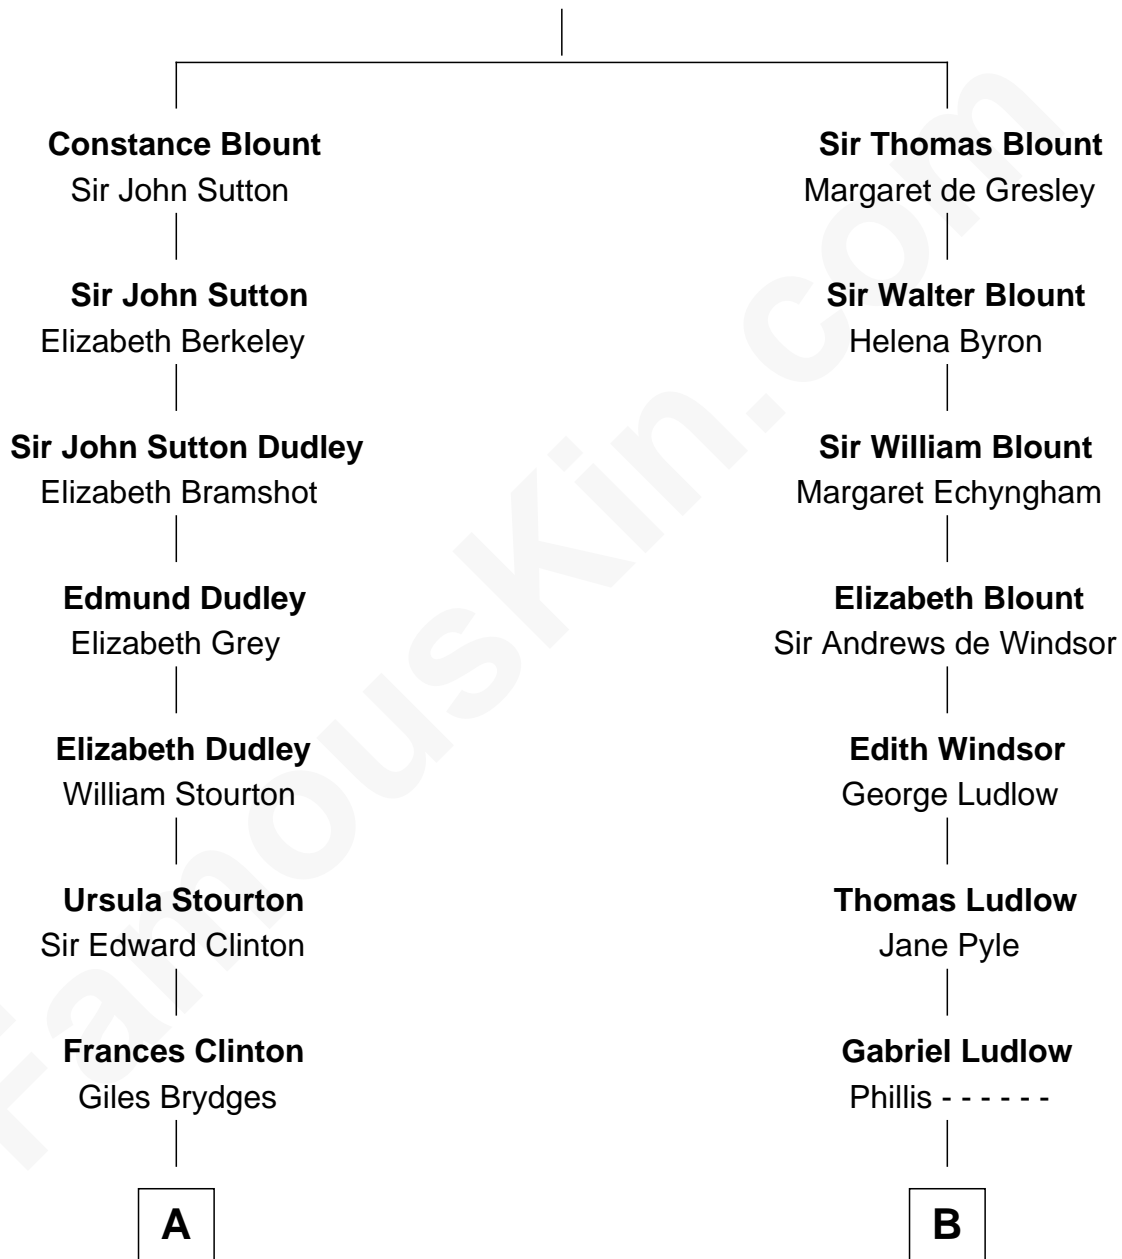

# FamousKin.com Relationship Chart of

**Sarah Ferguson**

*Duchess of York*

12th cousin 7 times removed of

**General Robert E. Lee**

*Confederate Army - U.S. Civil War*

**Sir Walter Blount**

Sancha de Ayala

**A**

**Catherine Brydges**  
Francis Russell

**Sir William Russell**  
Anne Carr

**William Russell**  
Rachel Wriothesley

**Sir Wriothesley Russell**  
Elizabeth Howland

**John Russell**  
Gertrude Leveson-Gower