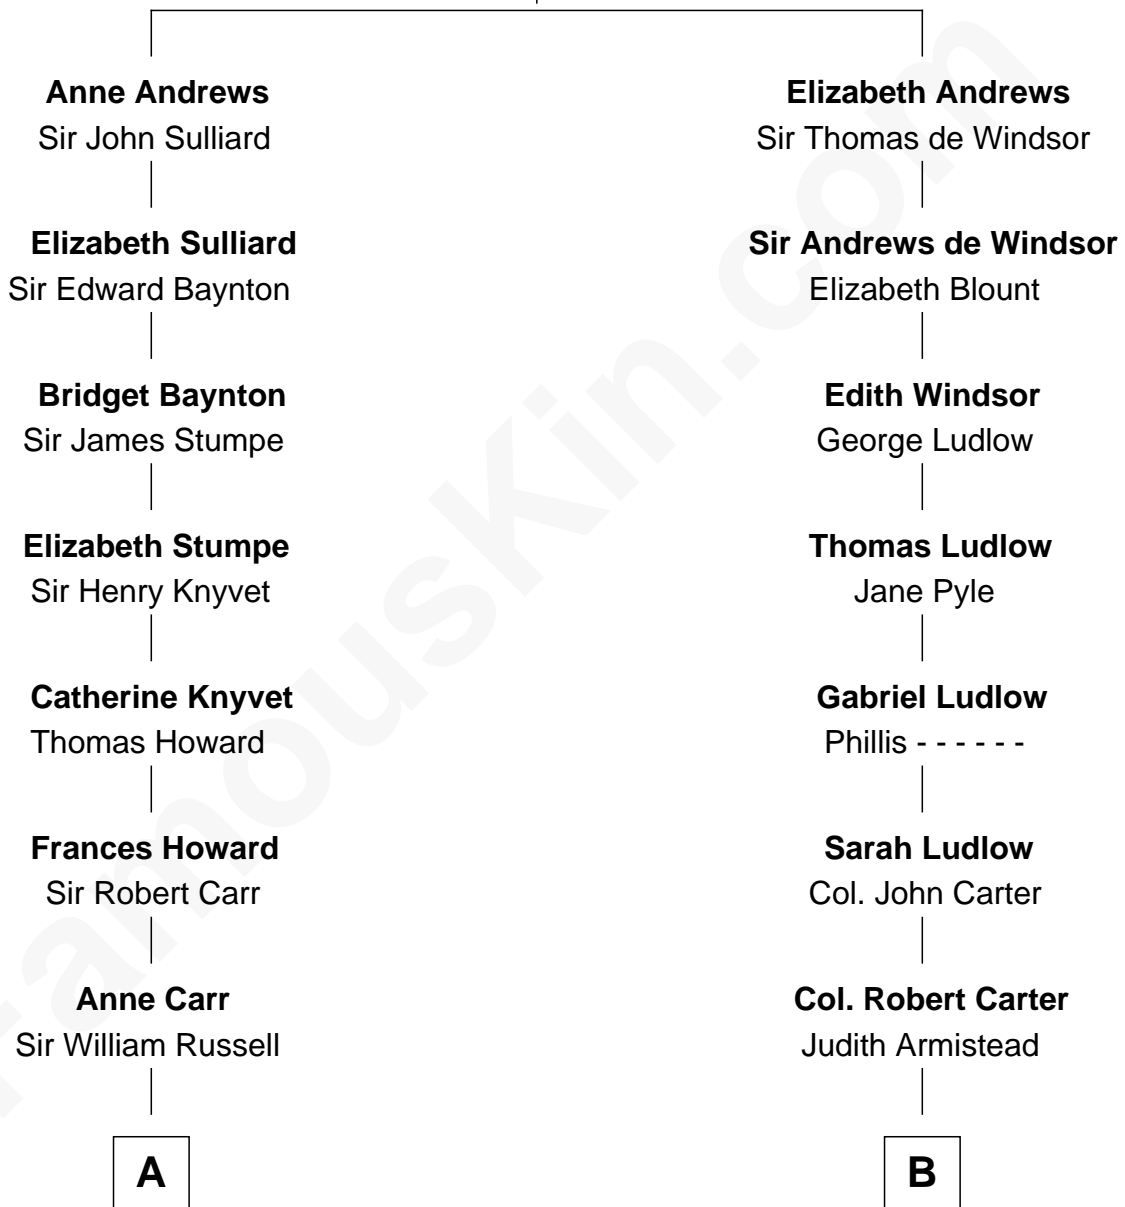

FamousKin.com Relationship Chart of

Sarah Ferguson

Duchess of York

10th cousin 7 times removed of

General Robert E. Lee

Confederate Army - U.S. Civil War

John Andrews
Elizabeth Stratton

A

William Russell
Rachel Wriothesley

Sir Wriothesley Russell
Elizabeth Howland

John Russell
Gertrude Leveson-Gower

Francis Russell
Elizabeth Keppel

Sir John Russell
Georgiana Gordon

Louisa Jane Russell
James Hamilton

Louisa Jane Hamilton
William Henry Walter Montagu-Douglas-Scott

Herbert Andrew Montagu-Douglas-Scott
Marie Josephine Edwards

Marian Louisa Montagu-Douglas-Scott
Andrew Henry Ferguson

Ronald Ivor Ferguson
Susan Mary Wright