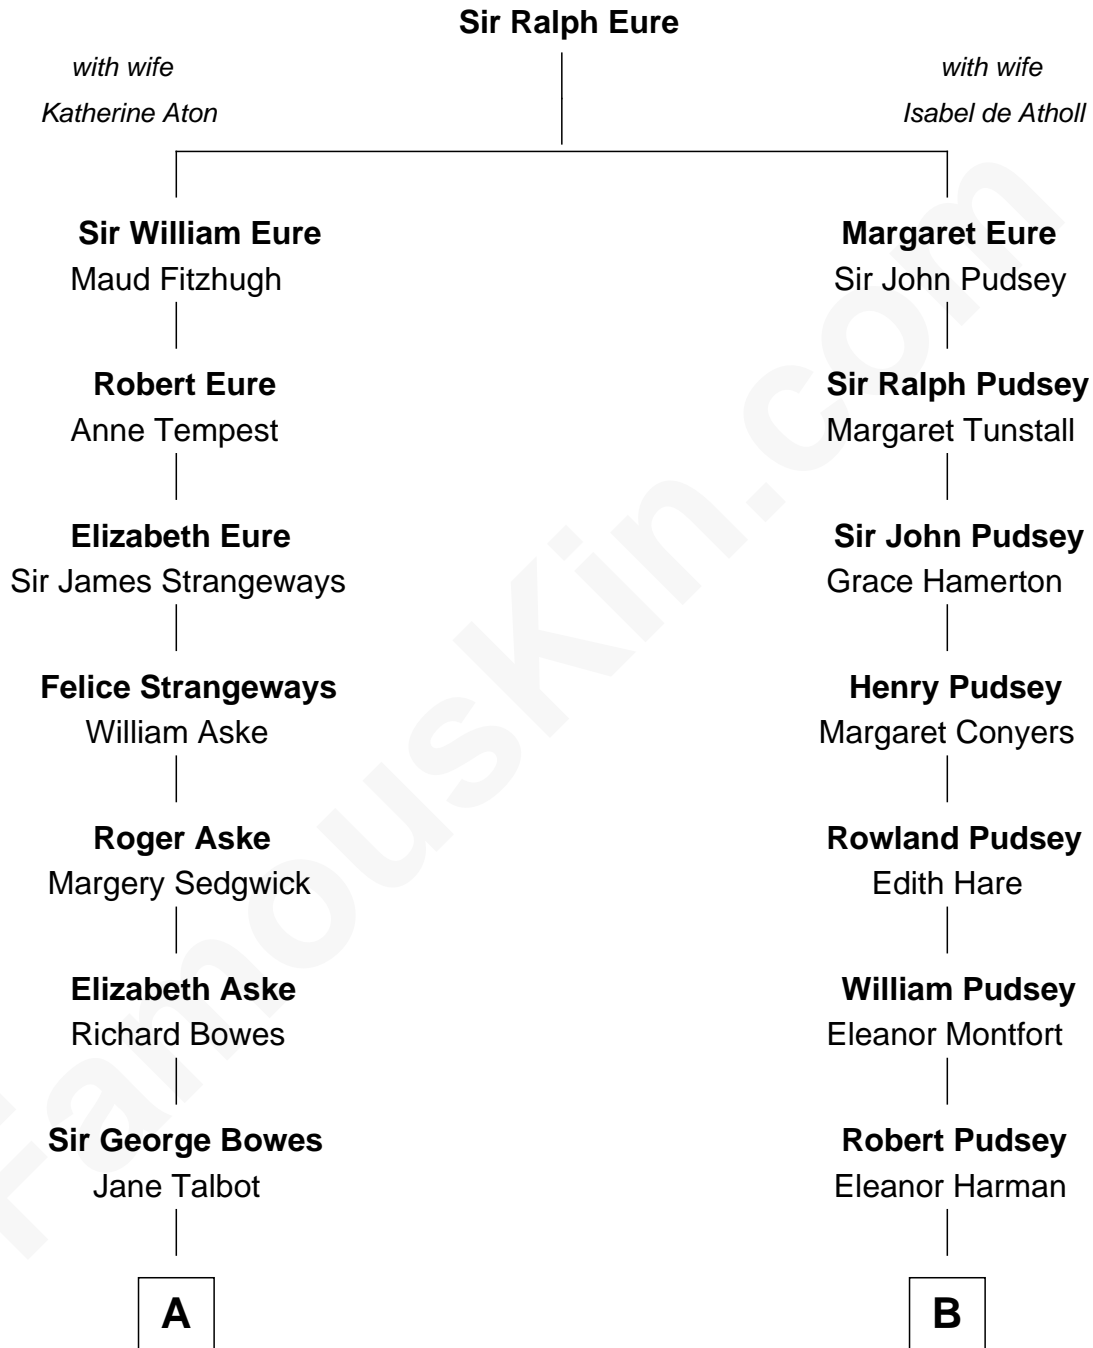

**FamousKin.com**  
**Relationship Chart of**  
**Sarah Ferguson**  
*Duchess of York*

15th cousin 5 times removed of  
**General Robert E. Lee**  
*Confederate Army - U.S. Civil War*

**A**

**Thomas Bowes**  
Anne Warcop

**Thomas Bowes**  
Anne Maxton

**Sir William Bowes**  
Elizabeth Blakiston

**Anne Bowes**  
Edward Chaloner

**William Chaloner**  
Mary Finney

**Anne Chaloner**  
Edward Lascelles

**Frances Lascelles**  
Lt. Col. John Douglas