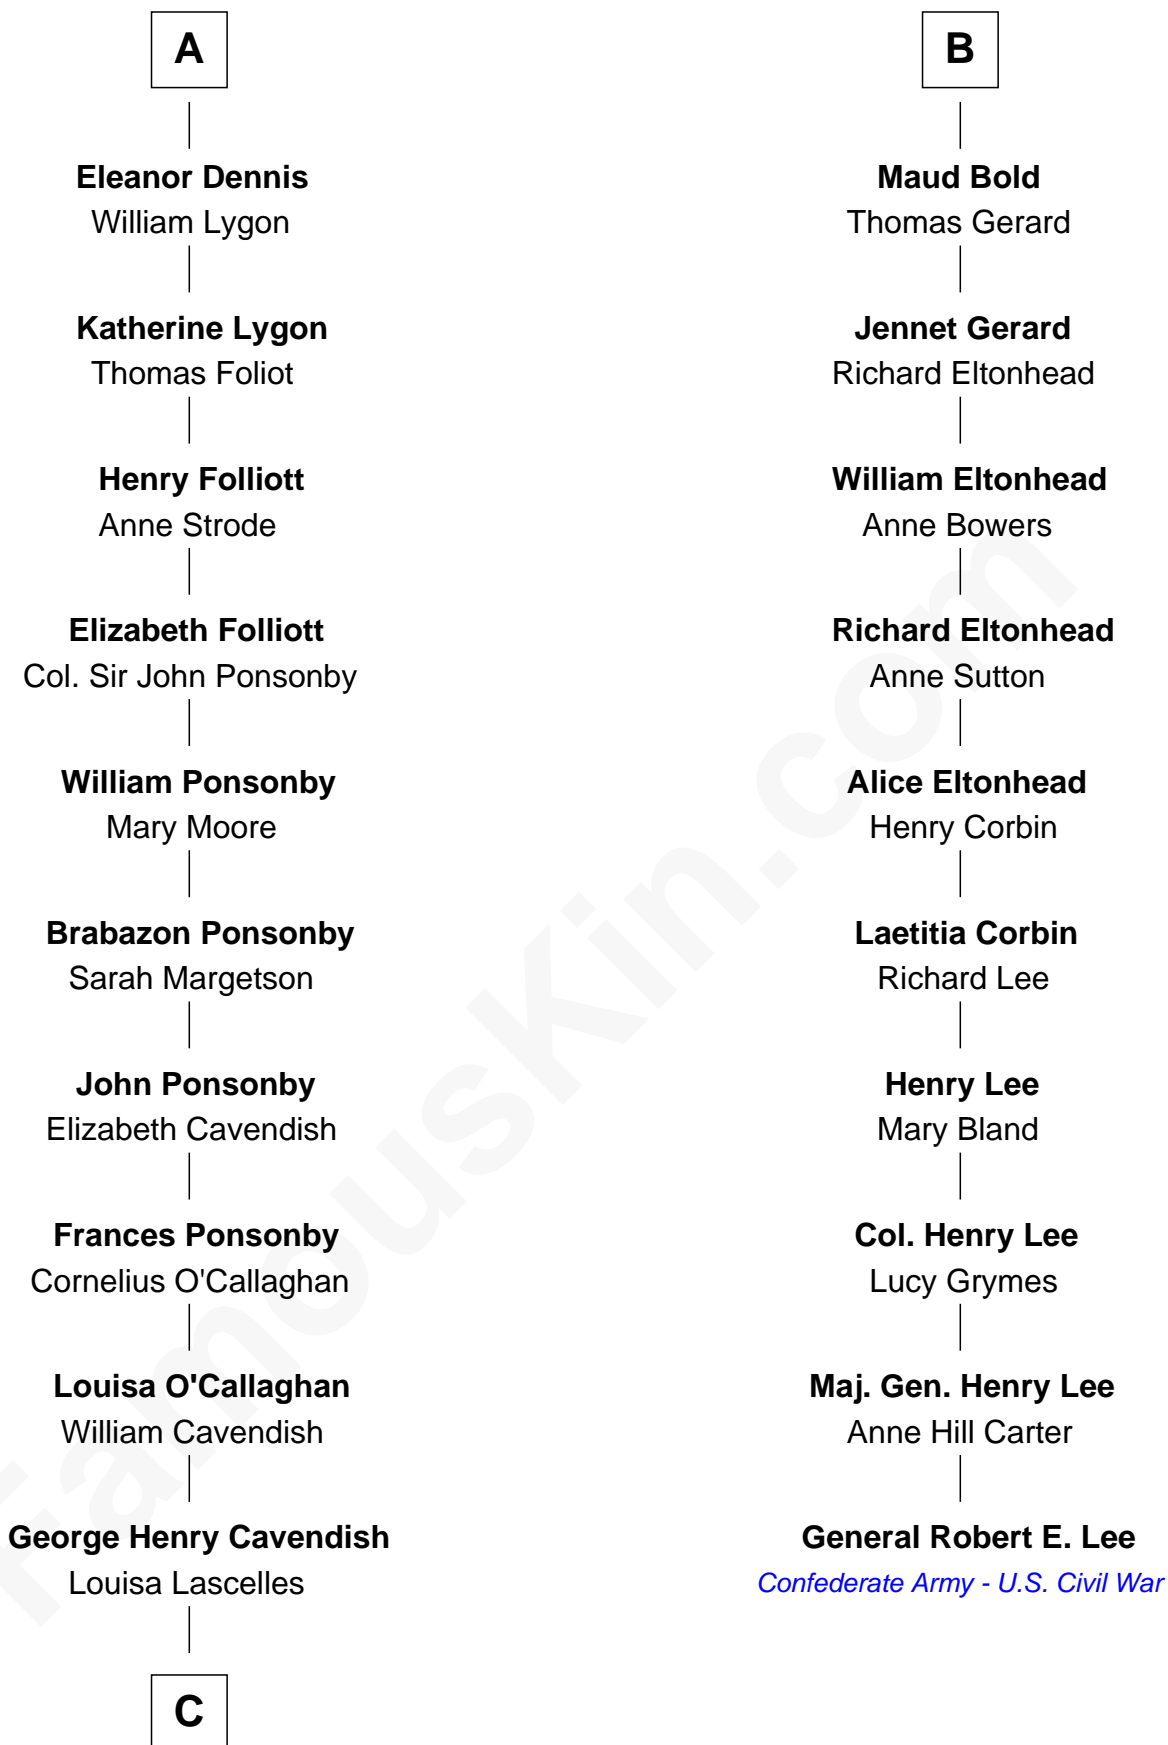

FamousKin.com Relationship Chart of

Sarah Ferguson

Duchess of York

16th cousin 5 times removed of

General Robert E. Lee

Confederate Army - U.S. Civil War

Thomas de Clare
Juliana FitzMaurice

Margaret de Clare
Bartholomew de Badlesmere

Elizabeth de Badlesmere
Sir William de Bohun

Elizabeth de Bohun
Sir Richard Fitzalan

Elizabeth Fitzalan
Sir Thomas Mowbray

Isabel Mowbray
Sir James Berkeley

Maurice Berkeley
Isabel Mead

Anne Berkeley
Sir William Dennis

A

Margaret de Clare
Bartholomew de Badlesmere

Elizabeth de Badlesmere
Sir William de Bohun

Elizabeth de Bohun
Sir Richard Fitzalan

Elizabeth Fitzalan
Sir Robert Goushill

Joan Goushill
Sir Thomas Stanley

Katherine Stanley
Sir John Savage

Dulcia Savage
Sir Henry Bold

B

C

—
Susan Henrietta Cavendish

Henry Robert Brand

—
Margaret Brand

Algernon Francis Holford Ferguson

—
Andrew Henry Ferguson