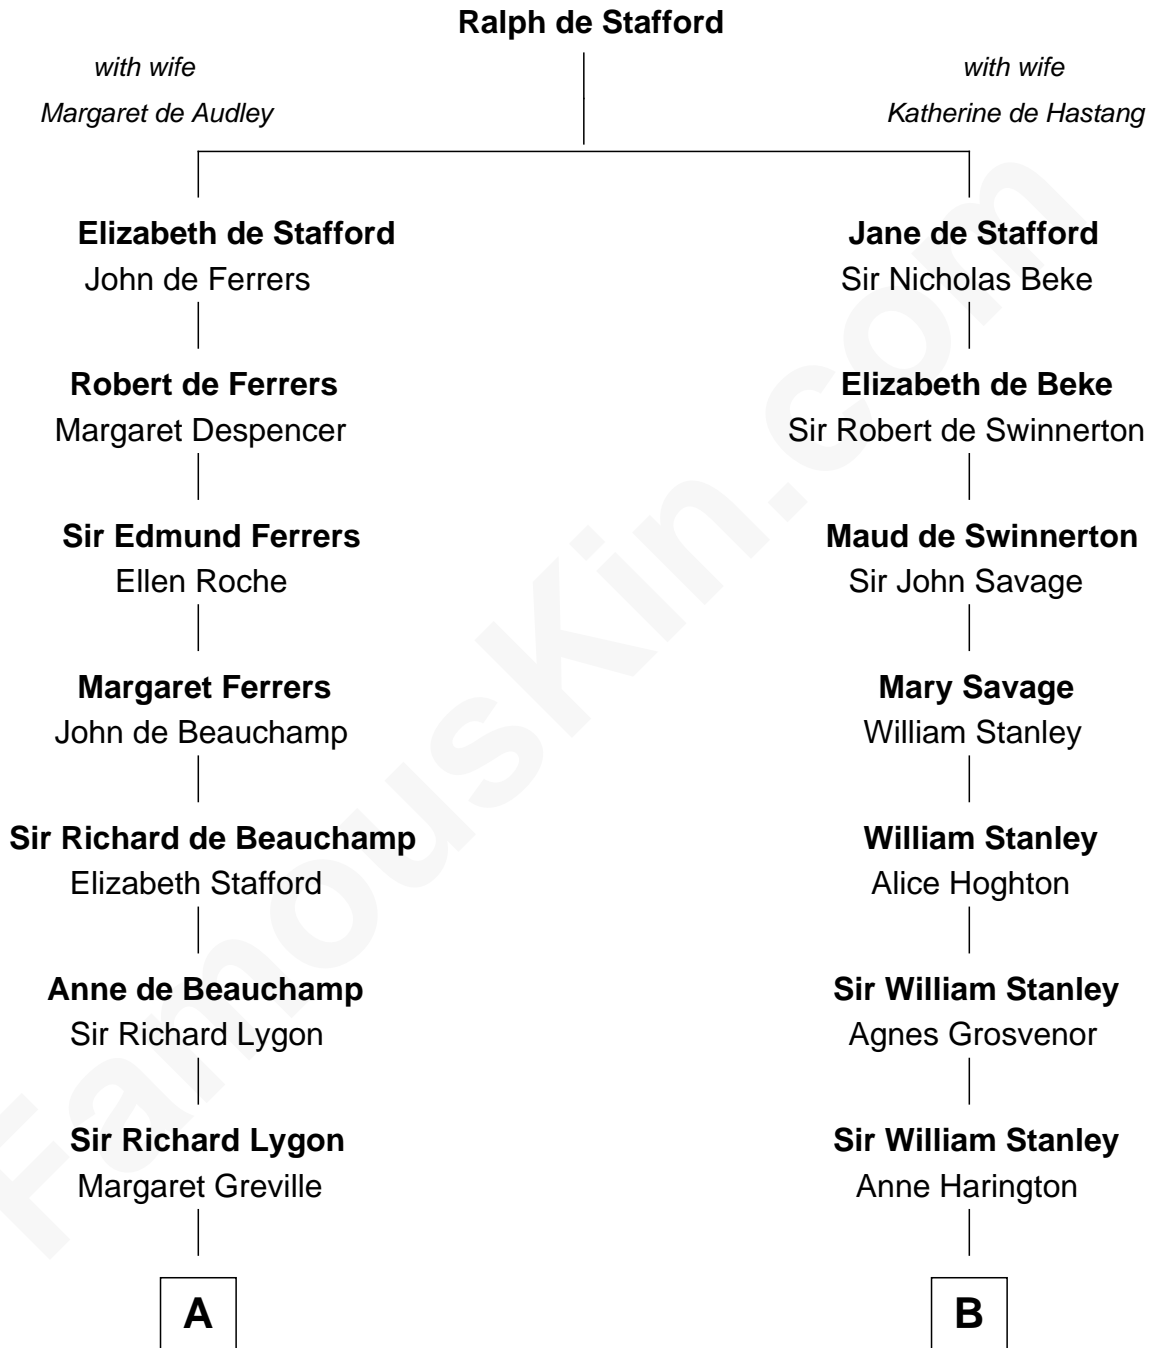

FamousKin.com
Relationship Chart of
Sarah Ferguson
Duchess of York

15th cousin 6 times removed of
General Robert E. Lee
Confederate Army - U.S. Civil War

C

—
Susan Henrietta Cavendish

Henry Robert Brand

—
Margaret Brand

Algernon Francis Holford Ferguson

—
Andrew Henry Ferguson

Marian Louisa Montagu-Douglas-Scott

—
Ronald Ivor Ferguson

Susan Mary Wright

—
Sarah Ferguson

Duchess of York