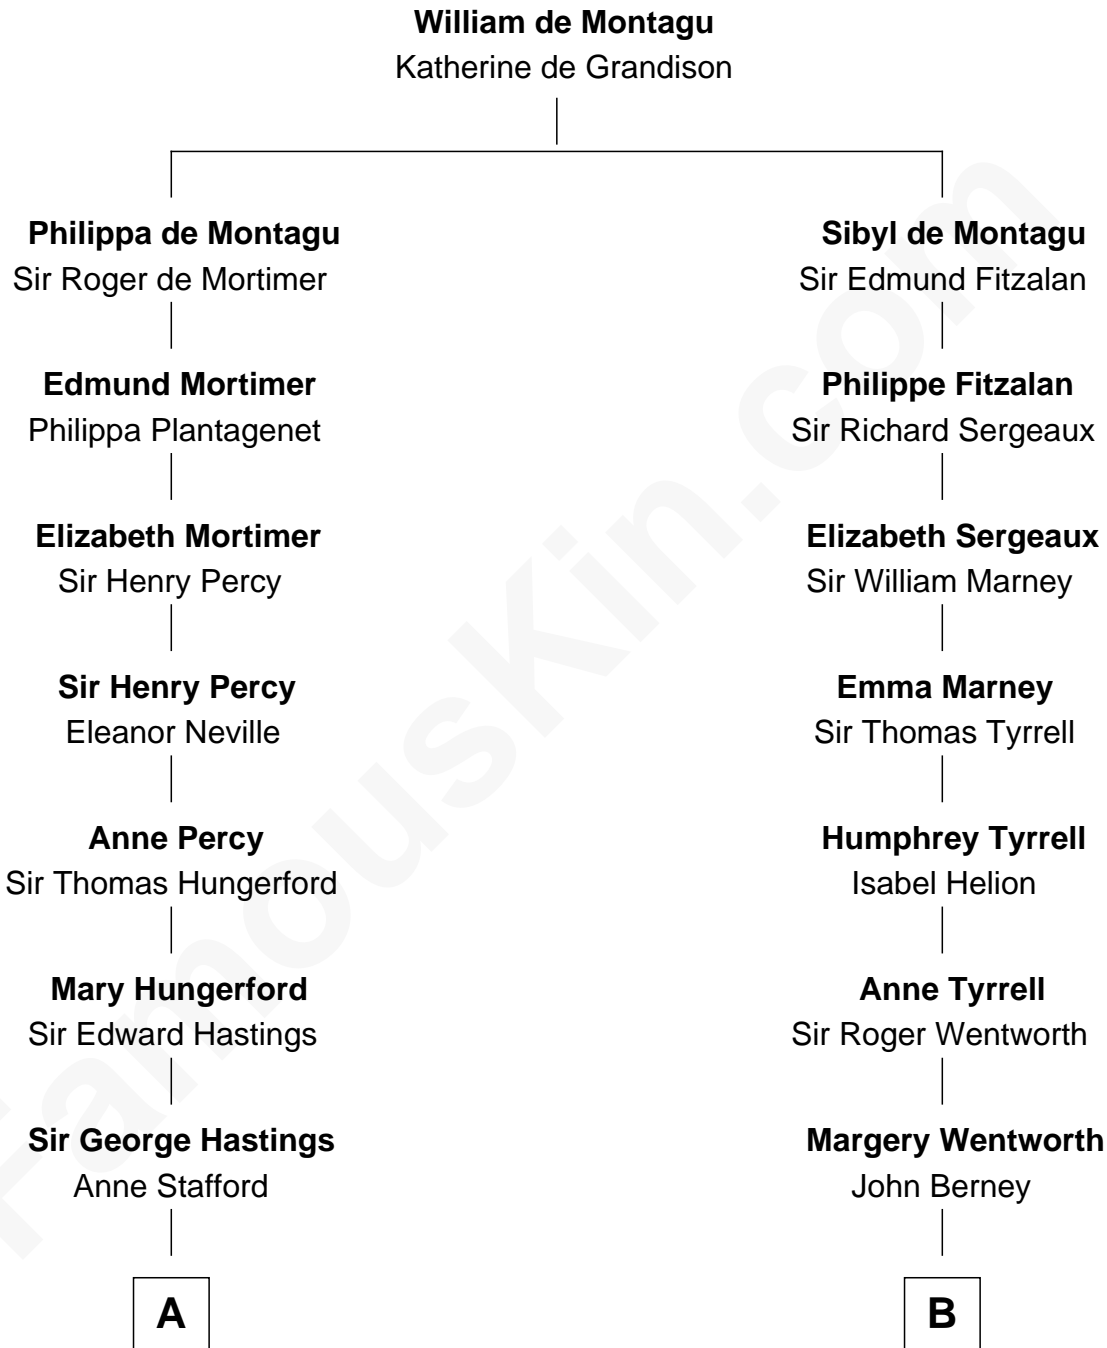

**FamousKin.com**  
**Relationship Chart of**  
**Sarah Ferguson**  
*Duchess of York*

**16th cousin 5 times removed of**  
**General Robert E. Lee**  
*Confederate Army - U.S. Civil War*

**C**

—  
**Louisa Jane Hamilton**

William Henry Walter Montagu-Douglas-Scott

—  
**Herbert Andrew Montagu-Douglas-Scott**

Marie Josephine Edwards

—  
**Marian Louisa Montagu-Douglas-Scott**

Andrew Henry Ferguson

—  
**Ronald Ivor Ferguson**

Susan Mary Wright

—  
**Sarah Ferguson**

*Duchess of York*