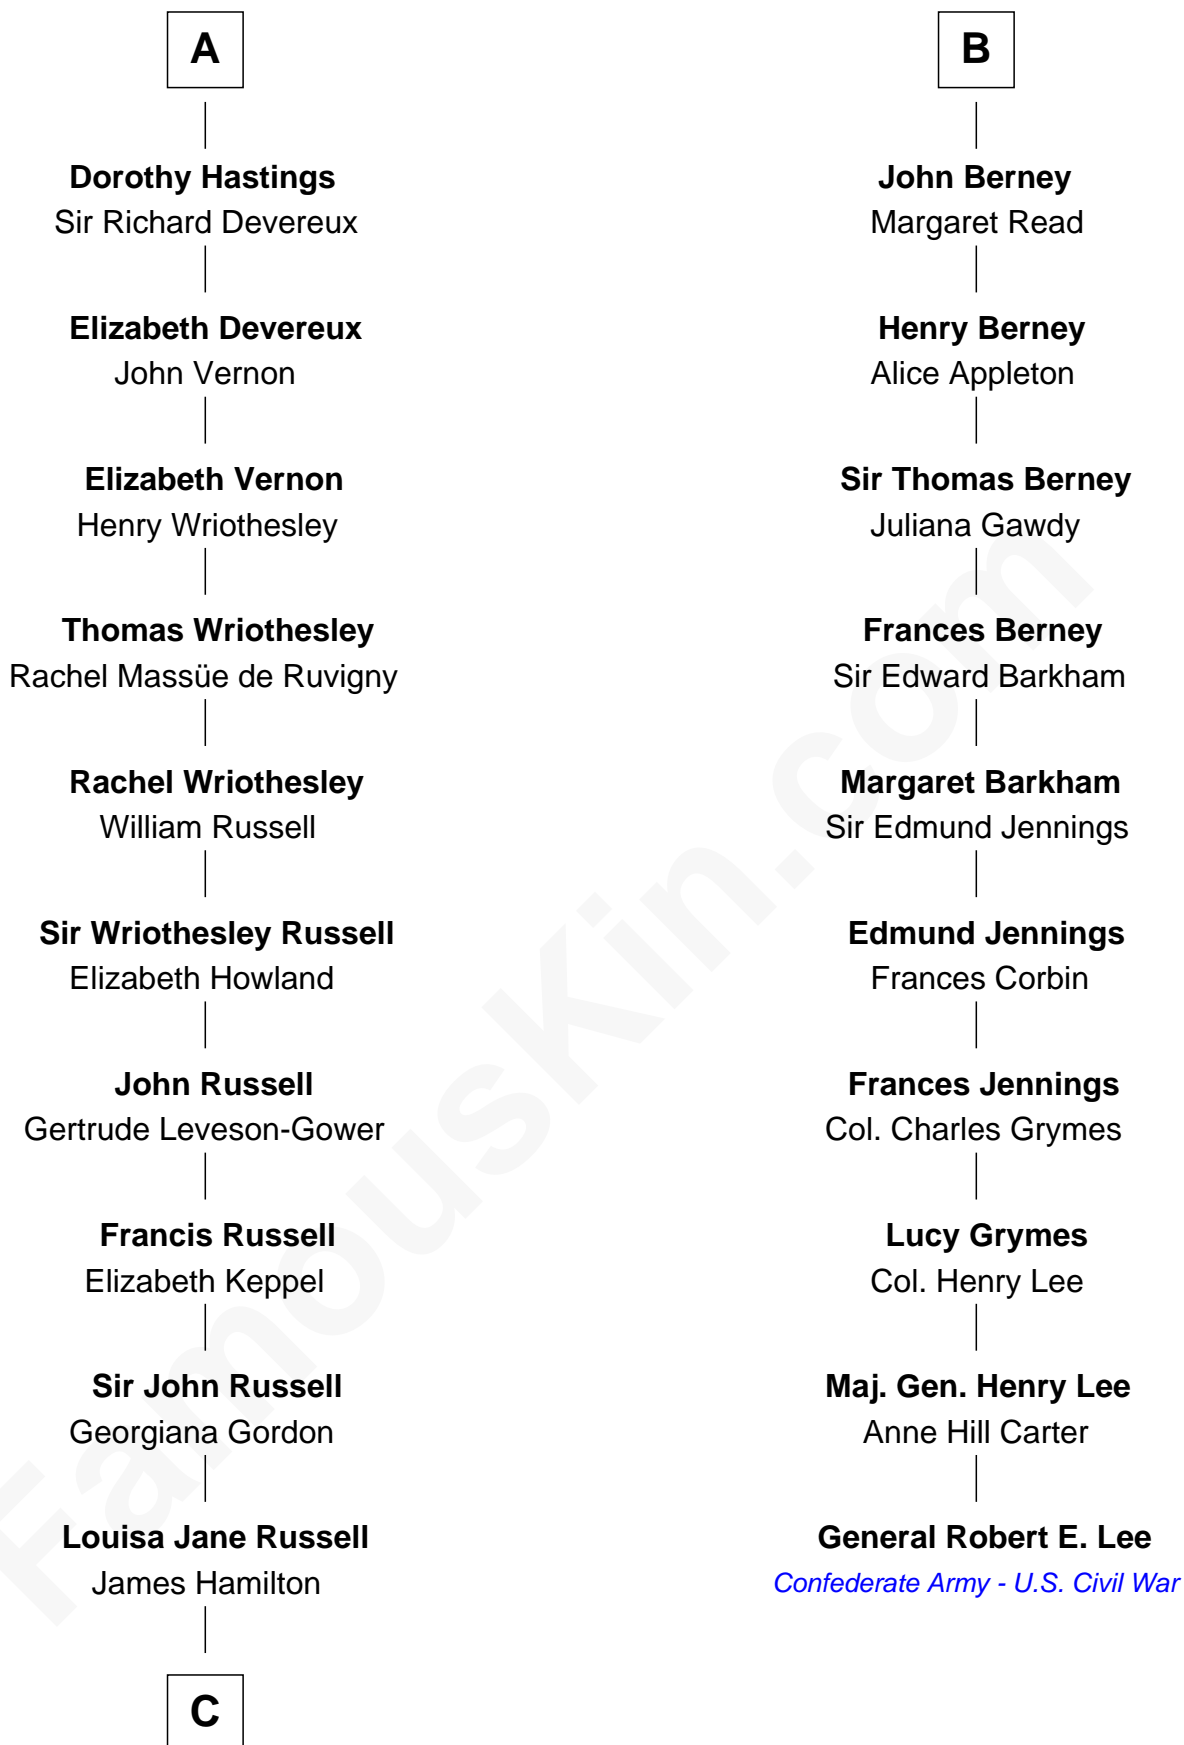

**FamousKin.com**  
**Relationship Chart of**  
**Sarah Ferguson**  
*Duchess of York*

**16th cousin 5 times removed of**  
**General Robert E. Lee**  
*Confederate Army - U.S. Civil War*

**C**

—  
**Louisa Jane Hamilton**

William Henry Walter Montagu-Douglas-Scott

—  
**Herbert Andrew Montagu-Douglas-Scott**

Marie Josephine Edwards

—  
**Marian Louisa Montagu-Douglas-Scott**

Andrew Henry Ferguson

—  
**Ronald Ivor Ferguson**

Susan Mary Wright

—  
**Sarah Ferguson**

*Duchess of York*