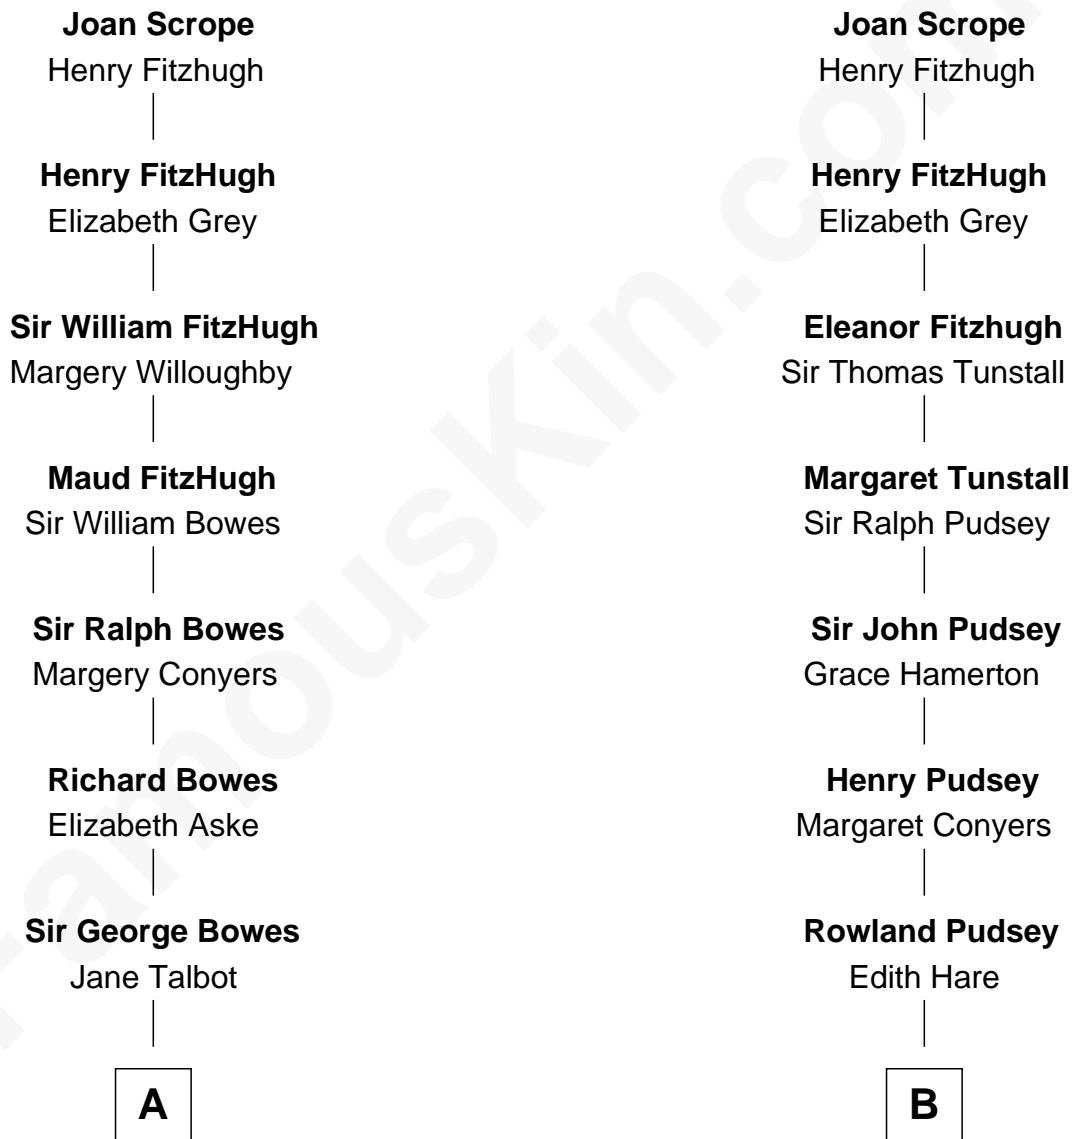

FamousKin.com Relationship Chart of

Sarah Ferguson

Duchess of York

17th cousin 3 times removed of

General Robert E. Lee

Confederate Army - U.S. Civil War

Henry Scrope

Joan - - - - -