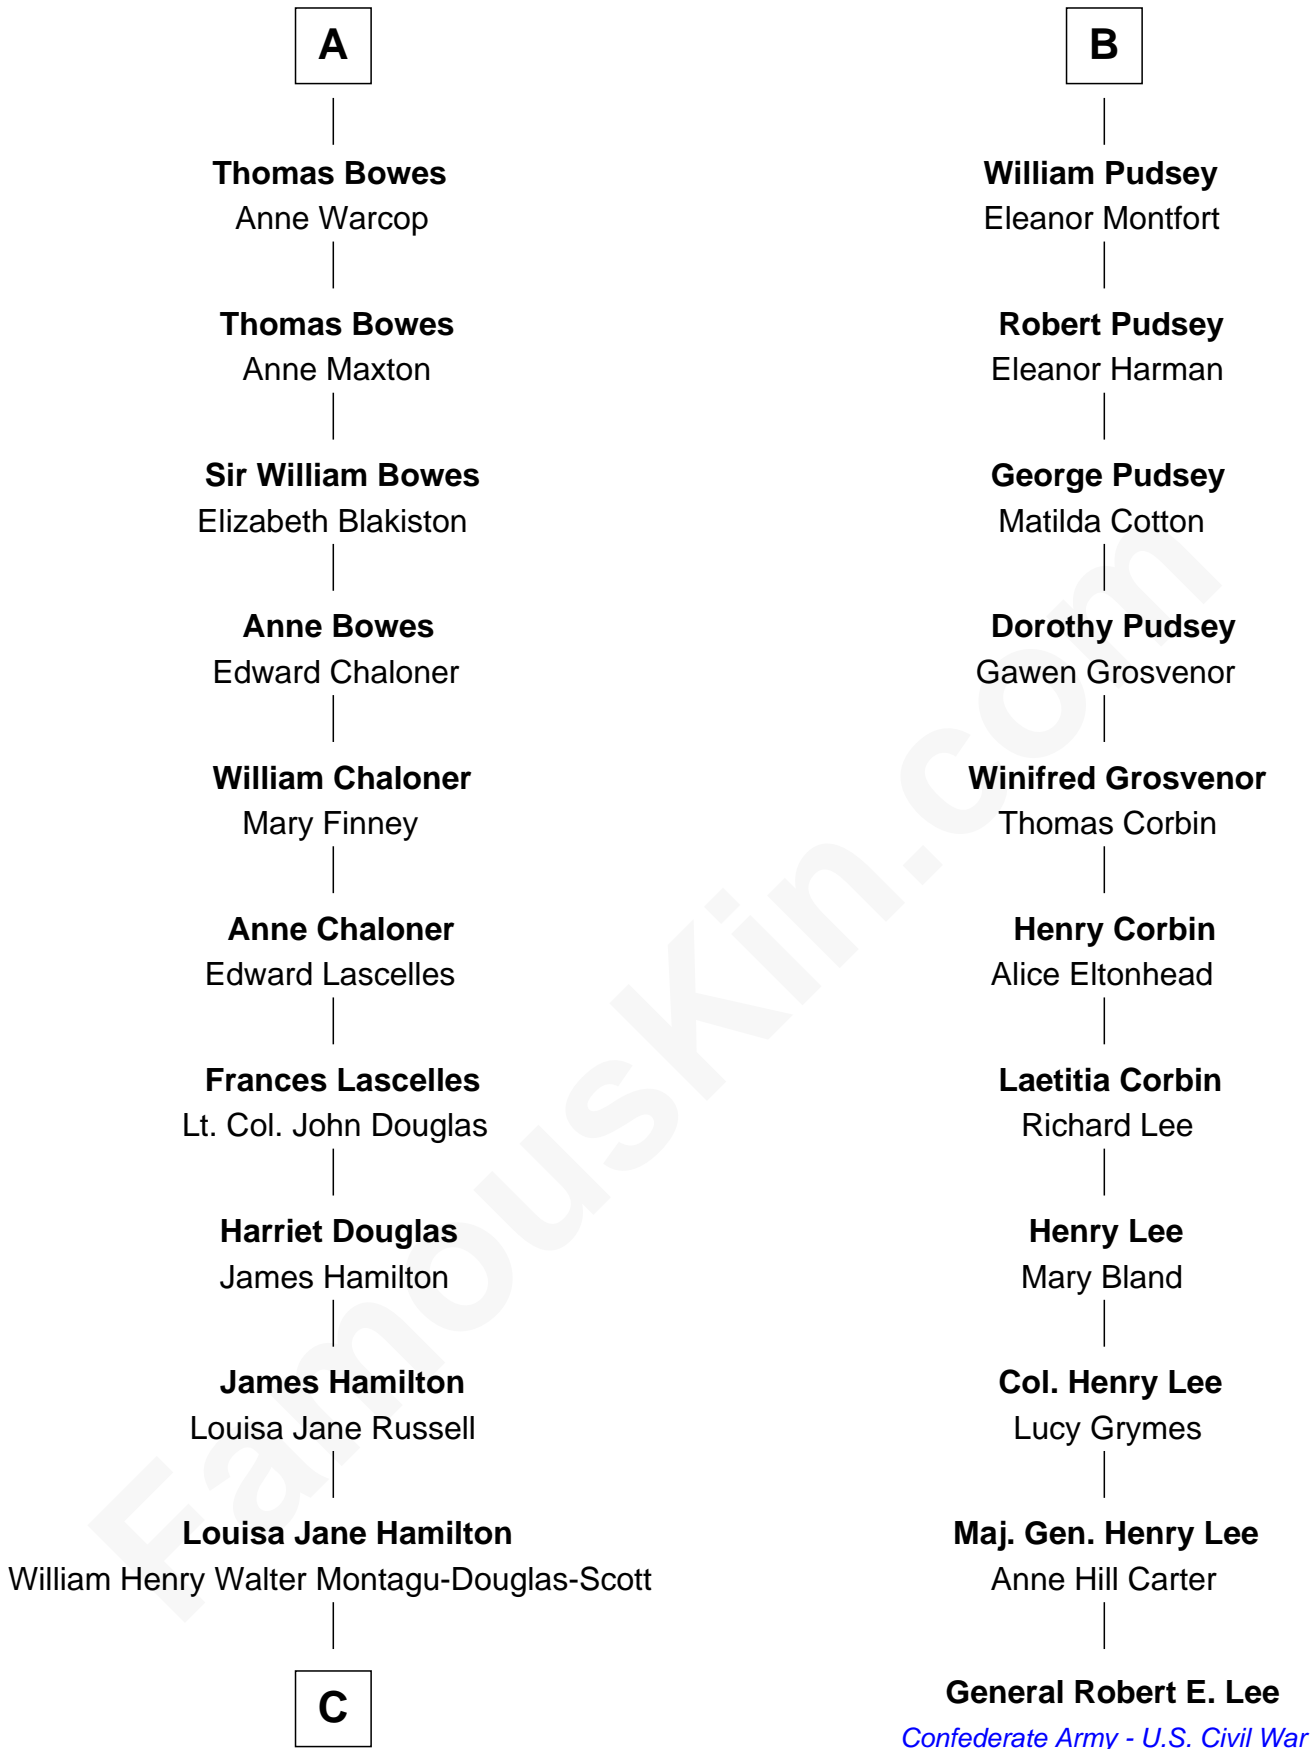

FamousKin.com Relationship Chart of

Sarah Ferguson

Duchess of York

17th cousin 3 times removed of

General Robert E. Lee

Confederate Army - U.S. Civil War

Lord Henry Fitzhugh

Eve Bulmer

Duchess of York