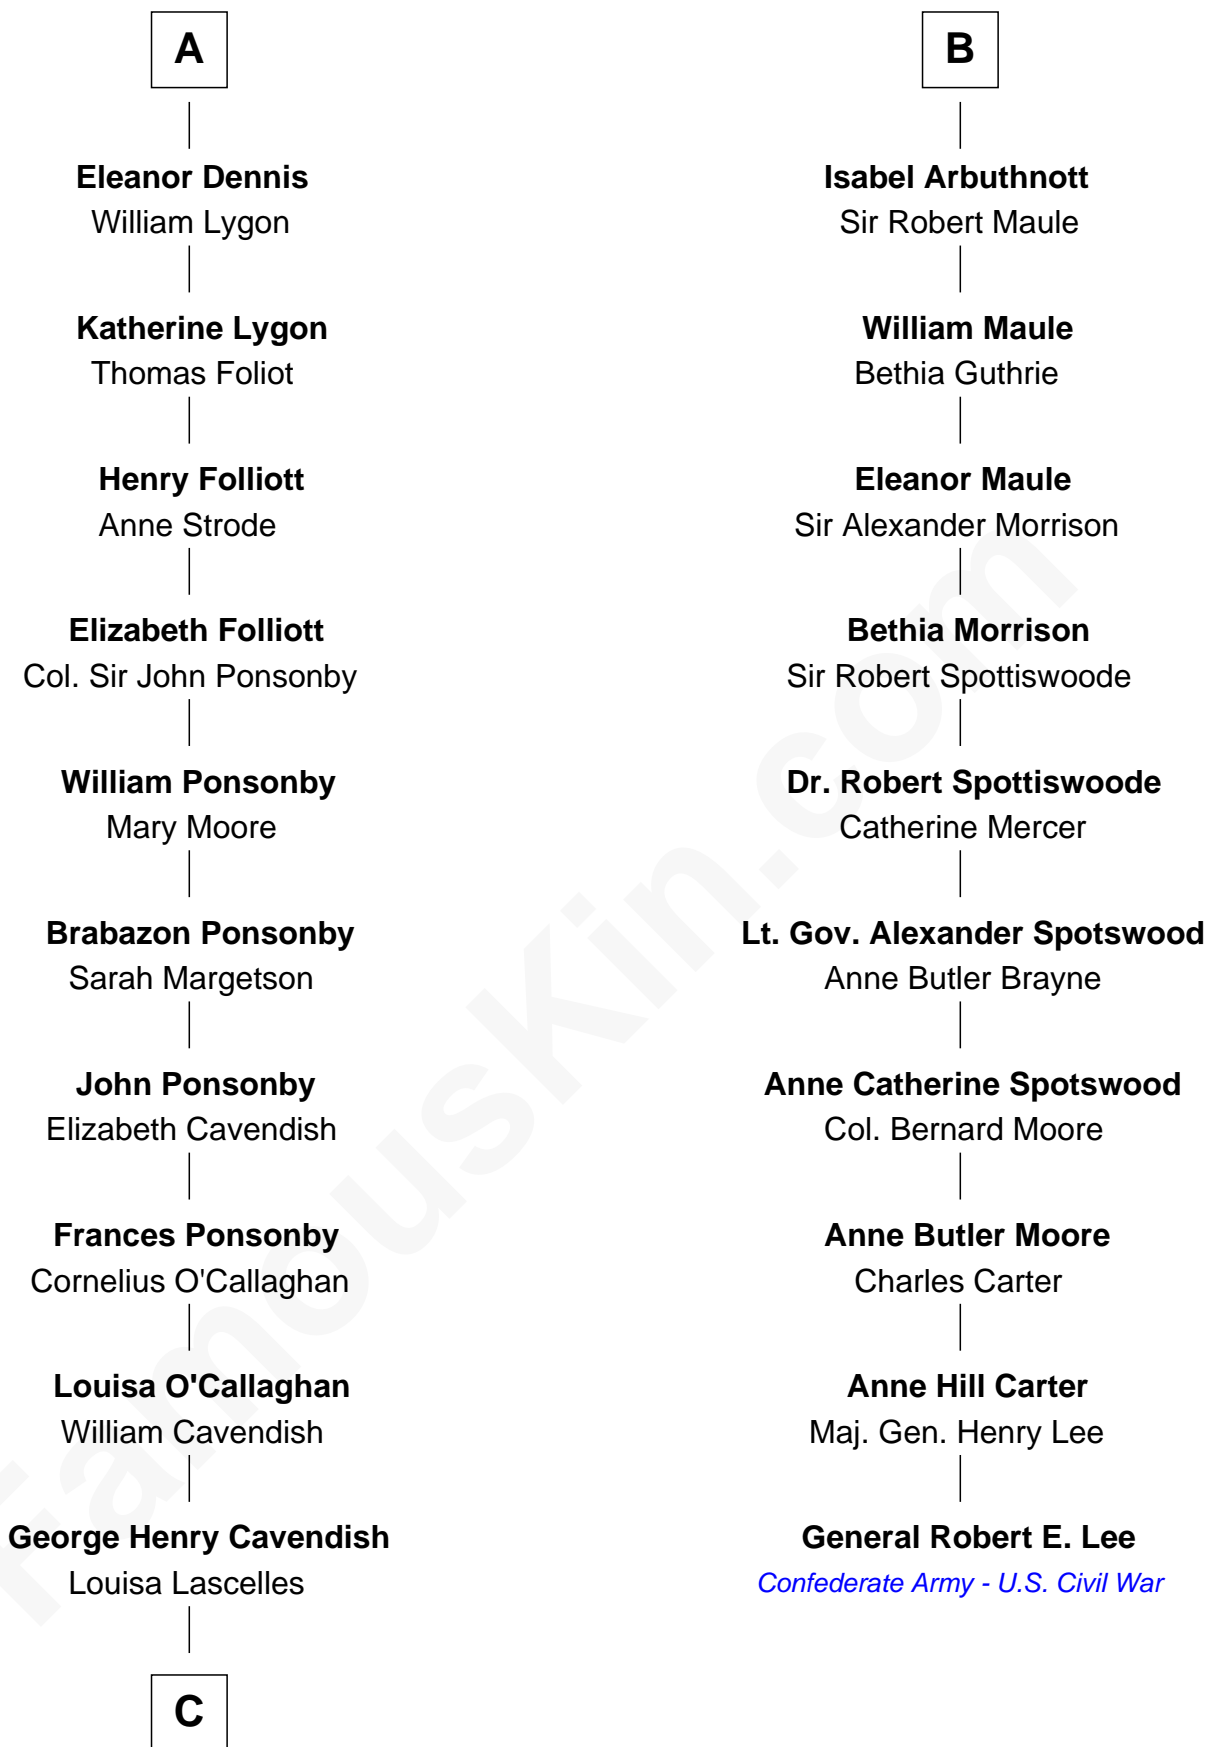

FamousKin.com Relationship Chart of

Sarah Ferguson

Duchess of York

16th cousin 5 times removed of

General Robert E. Lee

Confederate Army - U.S. Civil War

C

—
Susan Henrietta Cavendish

Henry Robert Brand

—
Margaret Brand

Algernon Francis Holford Ferguson

—
Andrew Henry Ferguson

Marian Louisa Montagu-Douglas-Scott

—
Ronald Ivor Ferguson

Susan Mary Wright

—
Sarah Ferguson