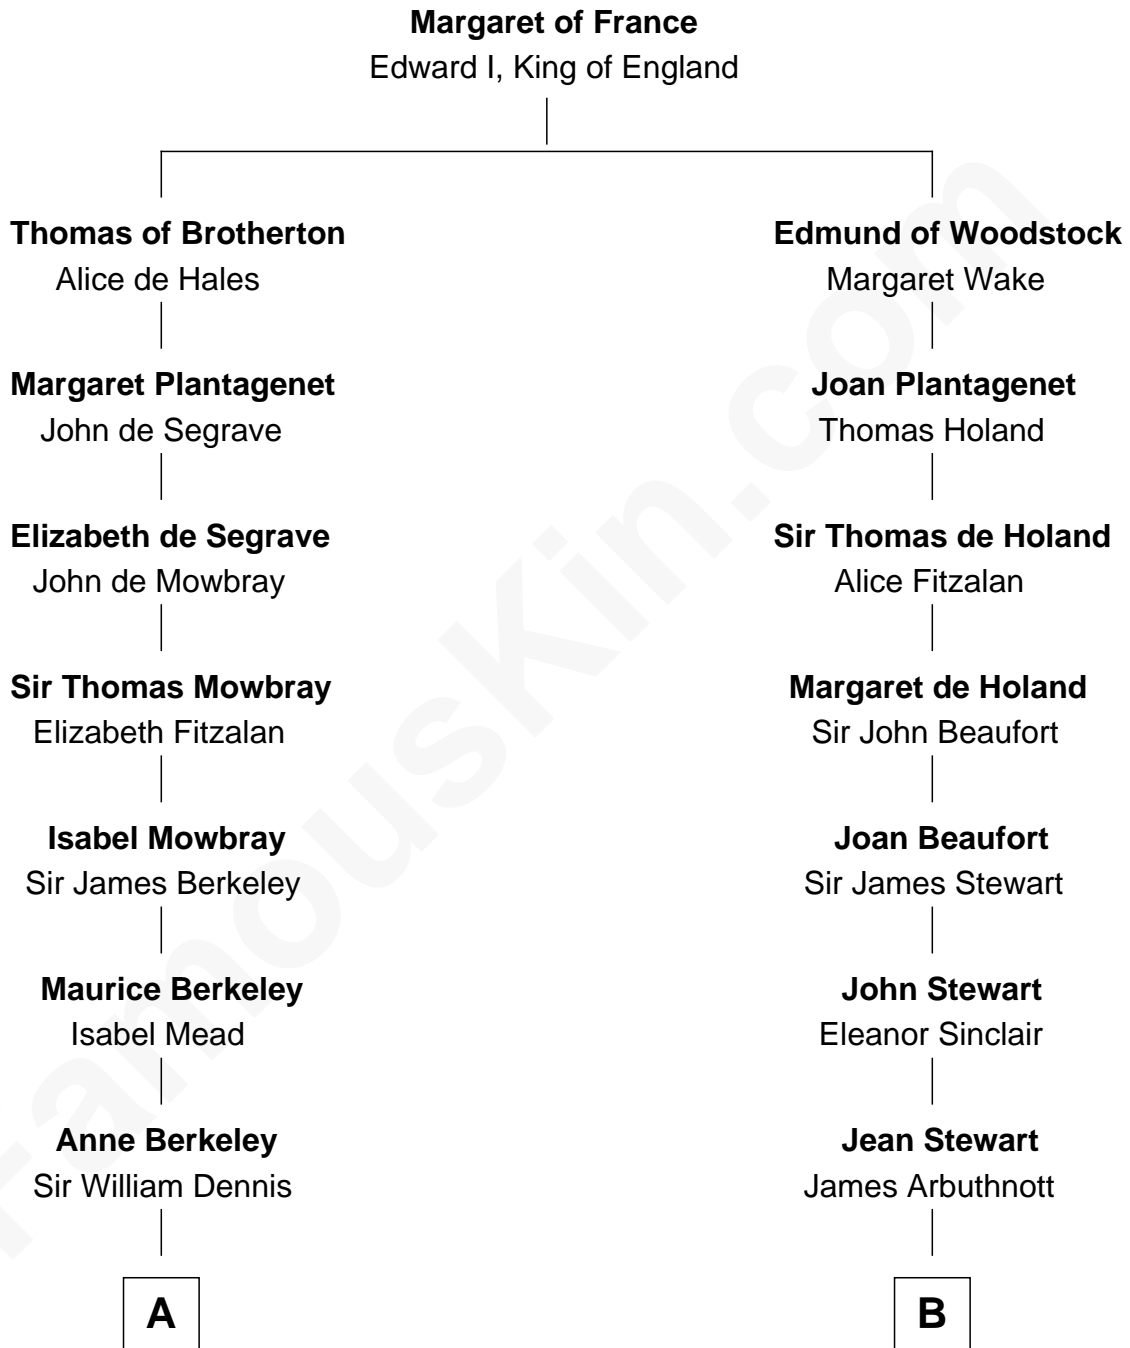

FamousKin.com Relationship Chart of

Sarah Ferguson

Duchess of York

16th cousin 5 times removed of

General Robert E. Lee

Confederate Army - U.S. Civil War

C

—
Susan Henrietta Cavendish

Henry Robert Brand

—
Margaret Brand

Algernon Francis Holford Ferguson

—
Andrew Henry Ferguson

Marian Louisa Montagu-Douglas-Scott

—
Ronald Ivor Ferguson

Susan Mary Wright

—
Sarah Ferguson

Duchess of York