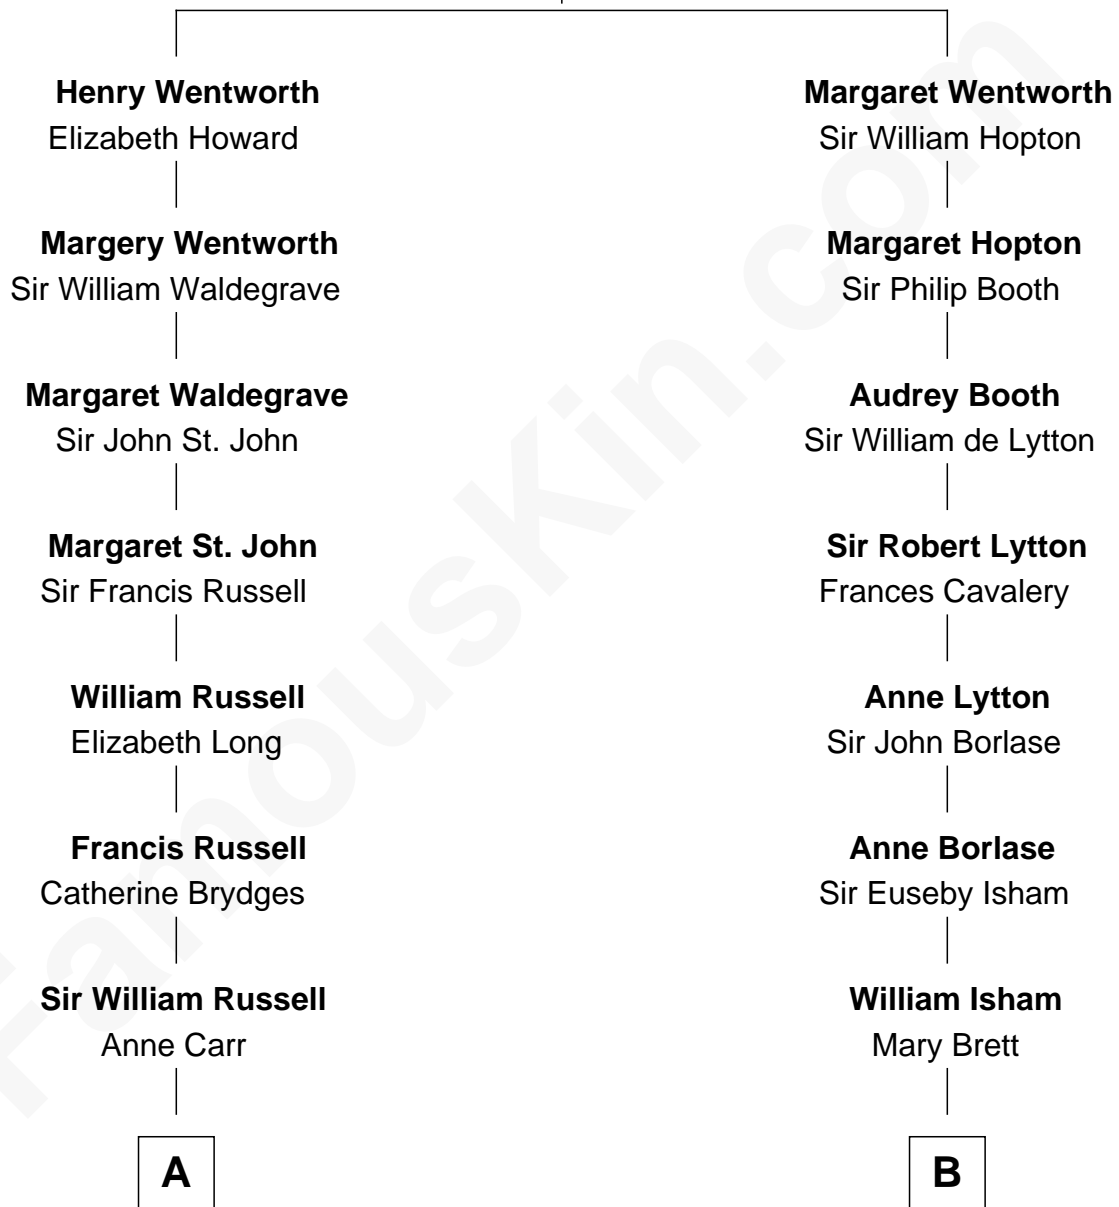

FamousKin.com Relationship Chart of

Sarah Ferguson

Duchess of York

13th cousin 4 times removed of

General Robert E. Lee

Confederate Army - U.S. Civil War

Sir Roger Wentworth

Margery Despencer

A

William Russell
Rachel Wriothesley

Sir Wriothesley Russell
Elizabeth Howland

John Russell
Gertrude Leveson-Gower

Francis Russell
Elizabeth Keppel

Sir John Russell
Georgiana Gordon

Louisa Jane Russell
James Hamilton

Louisa Jane Hamilton
William Henry Walter Montagu-Douglas-Scott

Herbert Andrew Montagu-Douglas-Scott
Marie Josephine Edwards

Marian Louisa Montagu-Douglas-Scott
Andrew Henry Ferguson

Ronald Ivor Ferguson
Susan Mary Wright