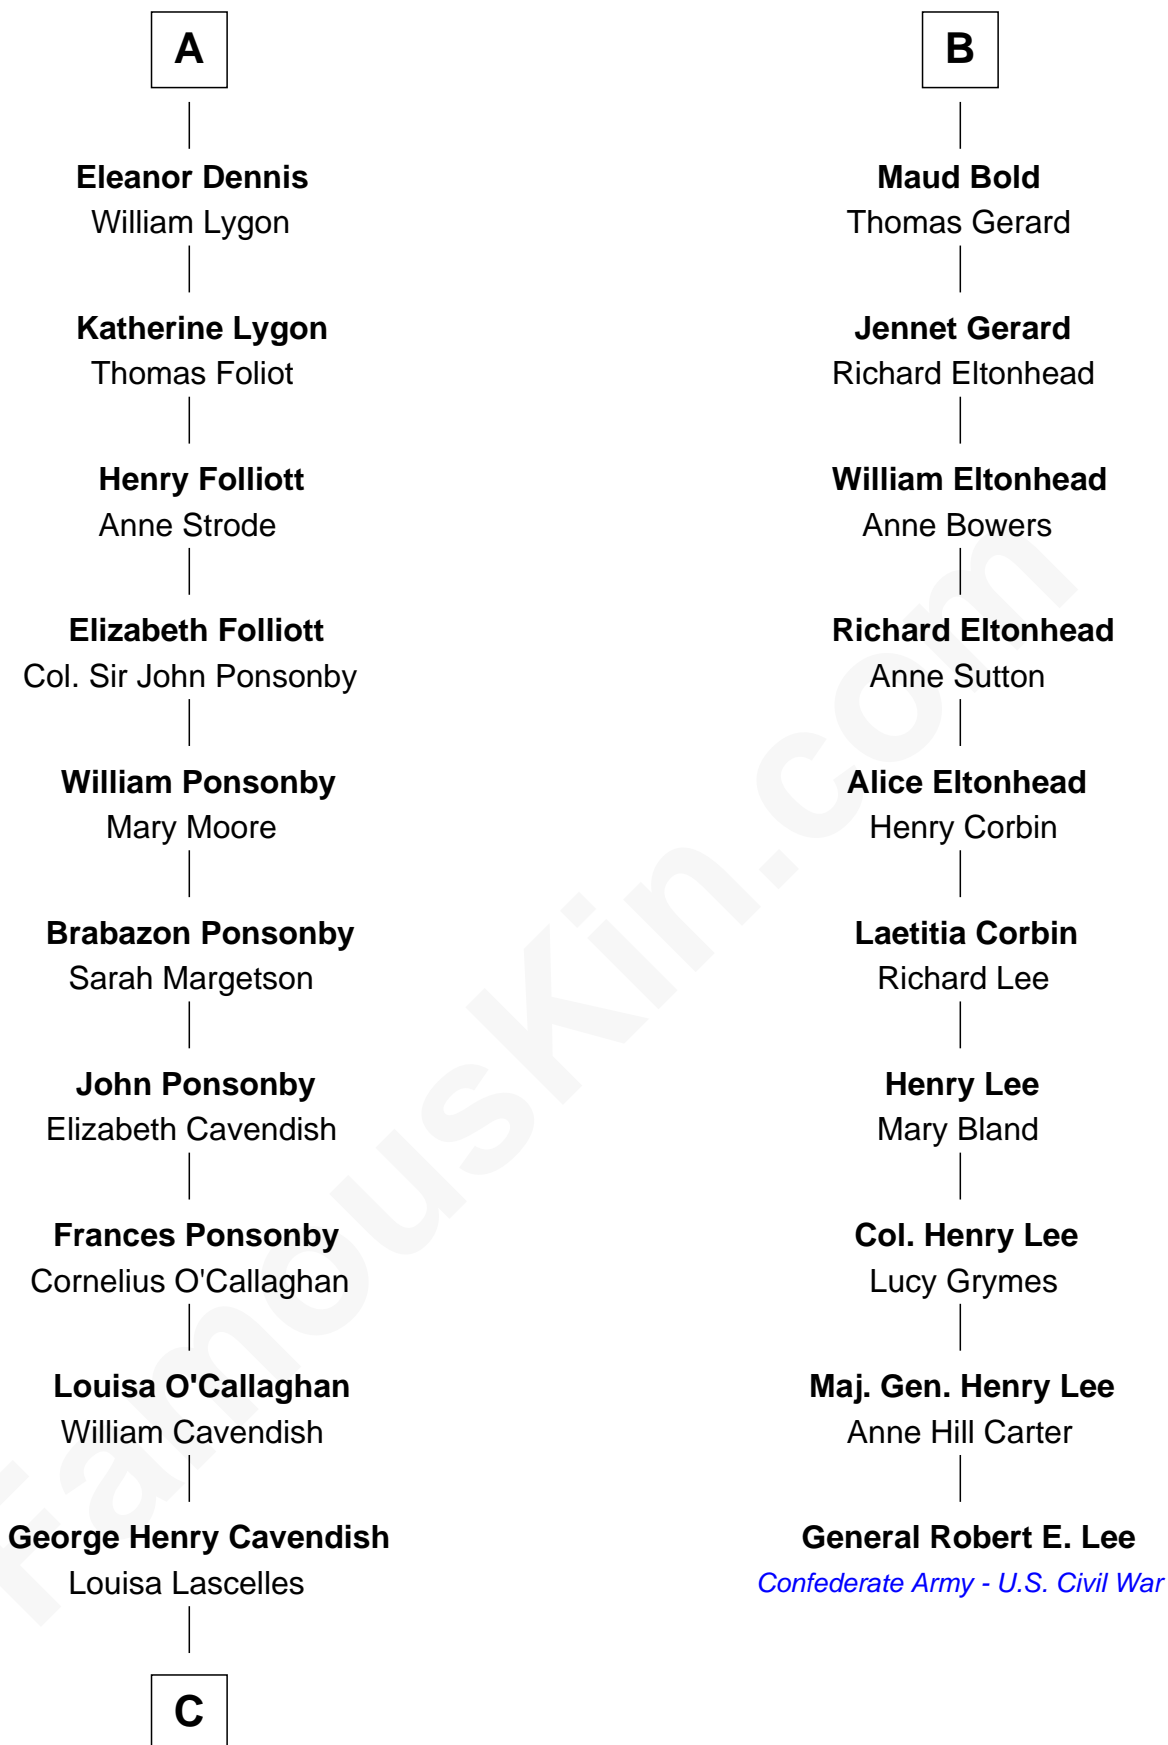

FamousKin.com Relationship Chart of

Sarah Ferguson

Duchess of York

16th cousin 5 times removed of

General Robert E. Lee

Confederate Army - U.S. Civil War

Richard Fitzalan

Alice de Saluzzo

C

—
Susan Henrietta Cavendish

Henry Robert Brand

—
Margaret Brand

Algernon Francis Holford Ferguson

—
Andrew Henry Ferguson

Marian Louisa Montagu-Douglas-Scott

—
Ronald Ivor Ferguson

Susan Mary Wright

—
Sarah Ferguson

Duchess of York