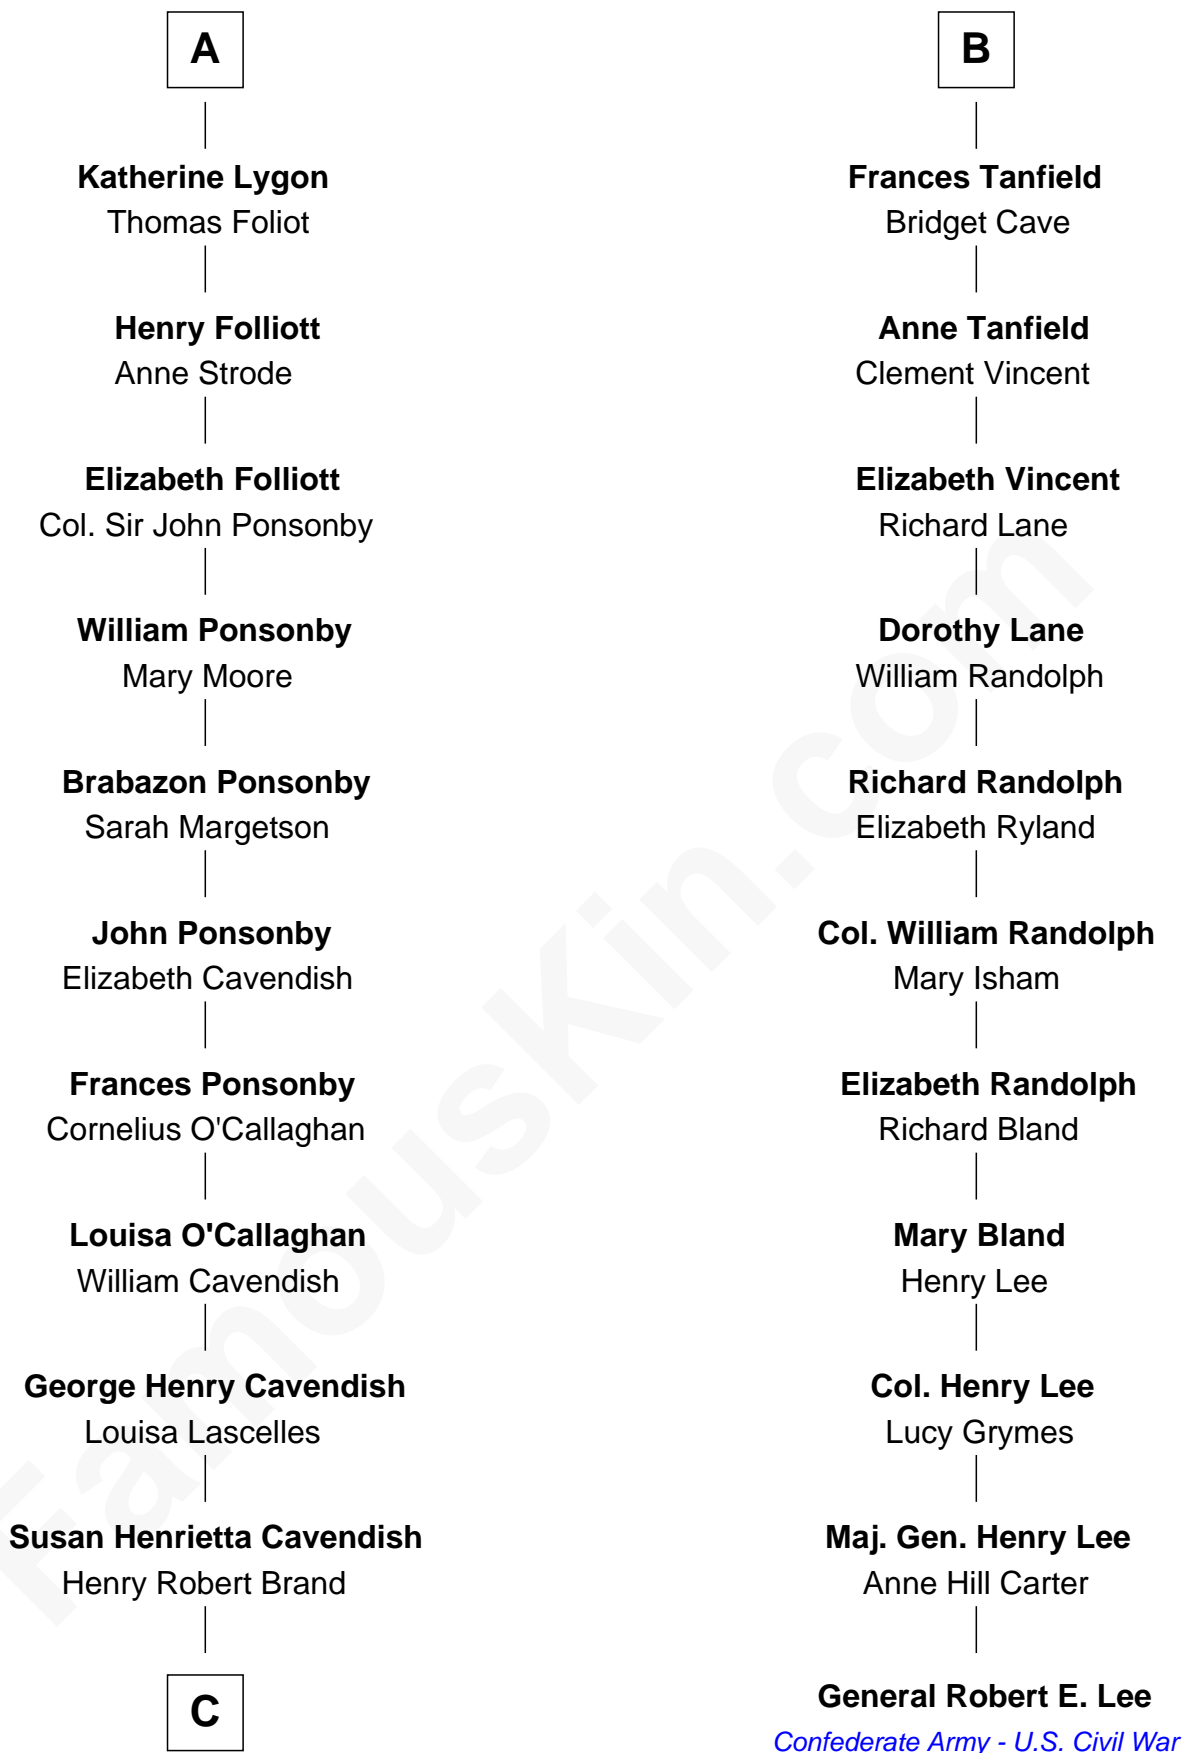

FamousKin.com
Relationship Chart of
Sarah Ferguson
Duchess of York

17th cousin 3 times removed of
General Robert E. Lee
Confederate Army - U.S. Civil War

C

—
Margaret Brand

Algernon Francis Holford Ferguson

—
Andrew Henry Ferguson

Marian Louisa Montagu-Douglas-Scott

—
Ronald Ivor Ferguson

Susan Mary Wright

—
Sarah Ferguson

Duchess of York

FamousKin.com