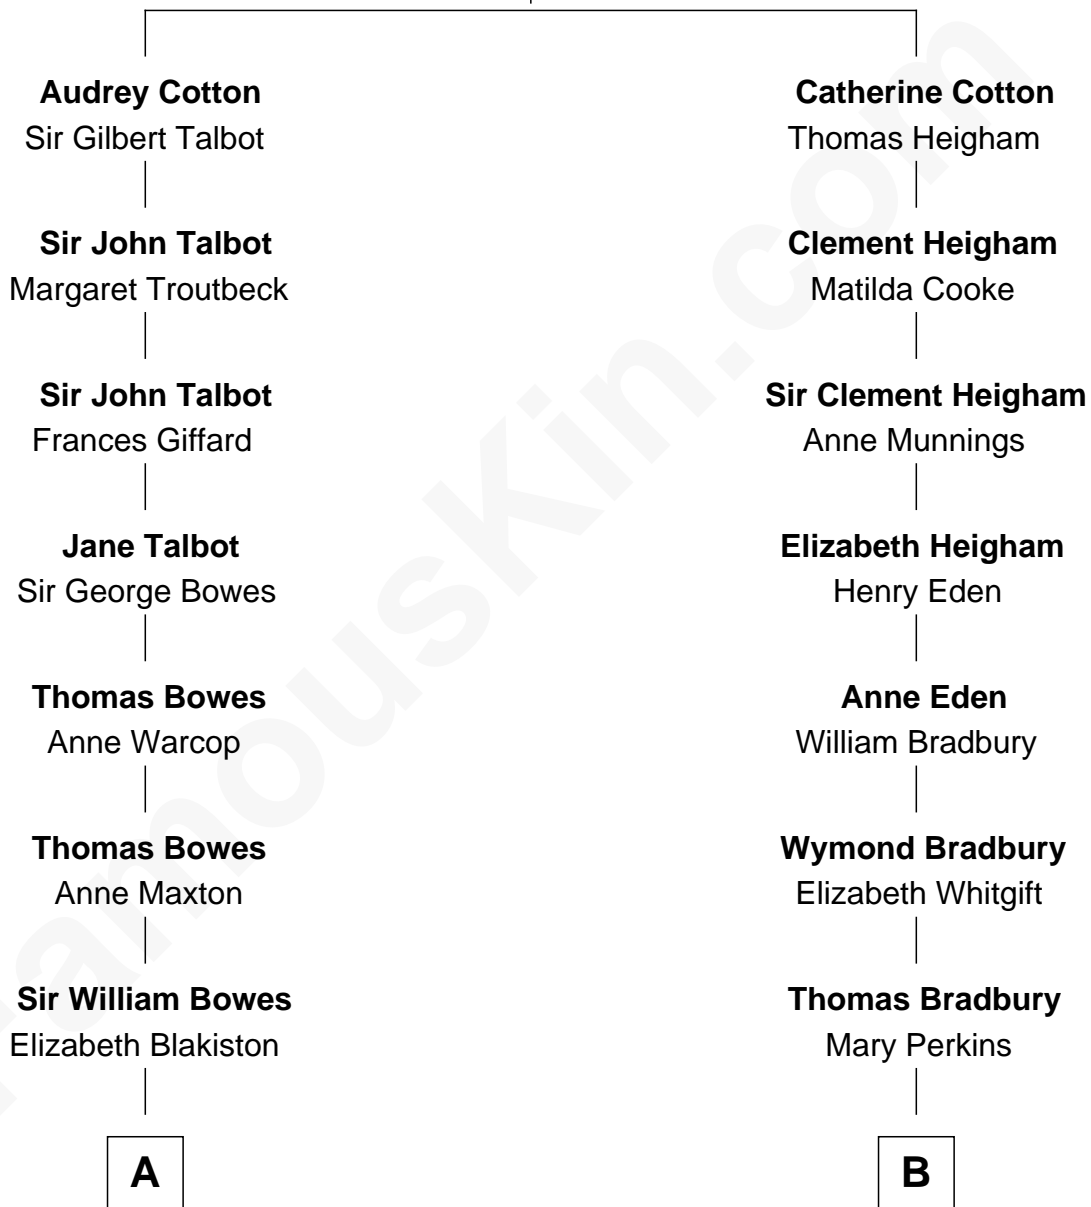

FamousKin.com Relationship Chart of

Sarah Ferguson

Duchess of York

17th cousin of

Linda Hamilton

TV and Movie Actress

William Cotton

Alice Abbott

A

Anne Bowes
Edward Chaloner

William Chaloner
Mary Finney

Anne Chaloner
Edward Lascelles

Frances Lascelles
Lt. Col. John Douglas

Harriet Douglas
James Hamilton

James Hamilton
Louisa Jane Russell

Louisa Jane Hamilton
William Henry Walter Montagu-Douglas-Scott

Herbert Andrew Montagu-Douglas-Scott
Marie Josephine Edwards

Marian Louisa Montagu-Douglas-Scott
Andrew Henry Ferguson

Ronald Ivor Ferguson
Susan Mary Wright

Sarah Ferguson
Duchess of York

Sarah Ferguson photo by [Norbert Aepli](#) (CC BY 3.0)