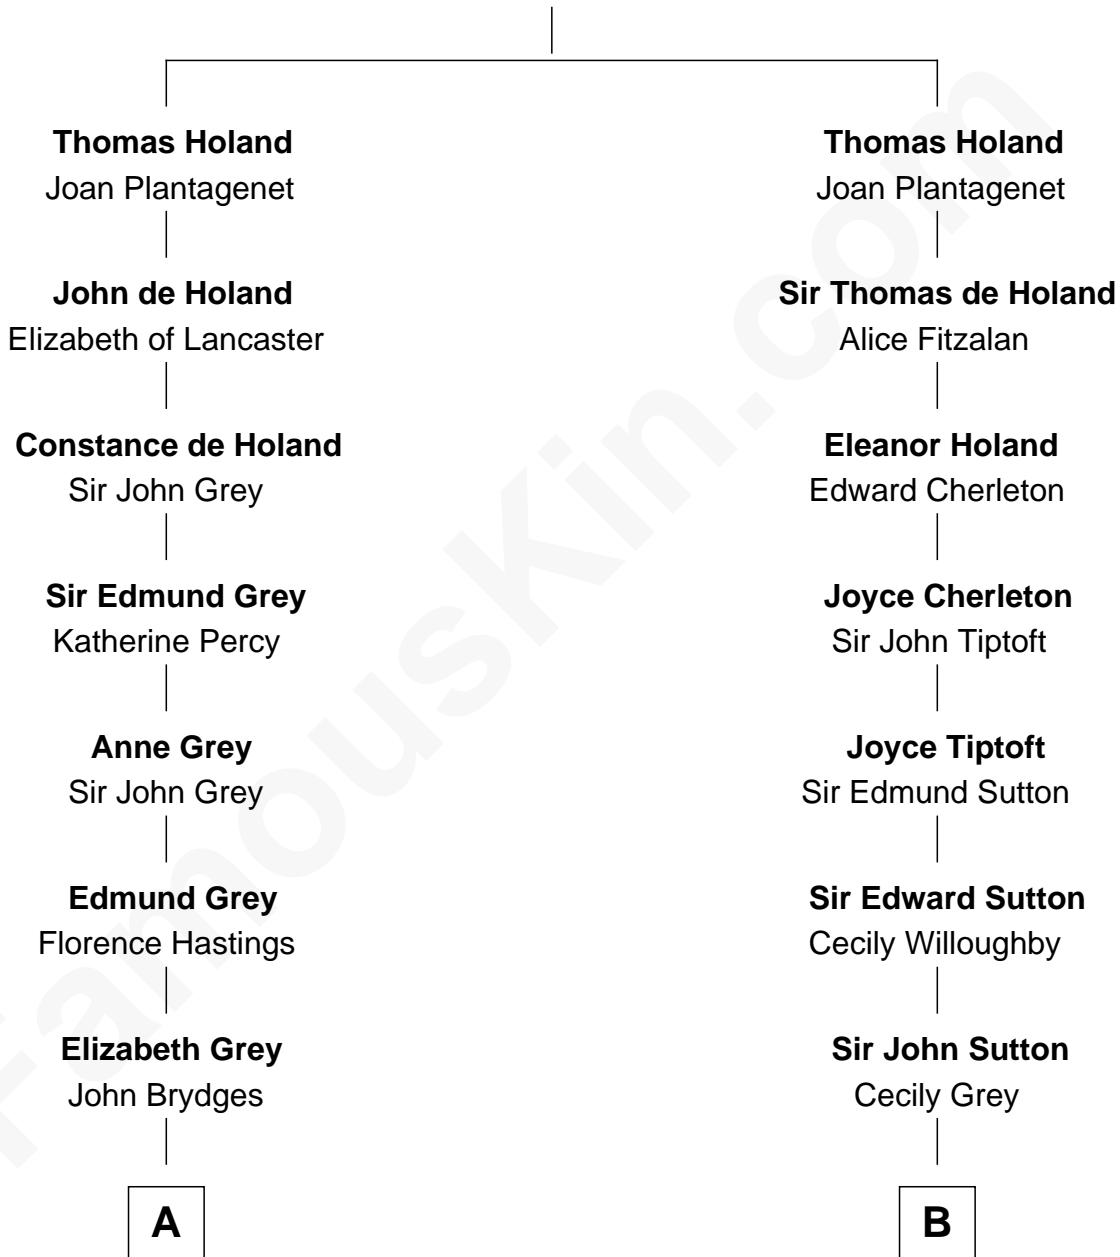

FamousKin.com Relationship Chart of

Sarah Ferguson

Duchess of York

21st cousin of

Keri Russell

TV and Movie Actress

Sir Robert de Holland

Maude la Zouche

C

Louisa Jane Hamilton

William Henry Walter Montagu-Douglas-Scott

Herbert Andrew Montagu-Douglas-Scott

Marie Josephine Edwards

Marian Louisa Montagu-Douglas-Scott

Andrew Henry Ferguson

Ronald Ivor Ferguson