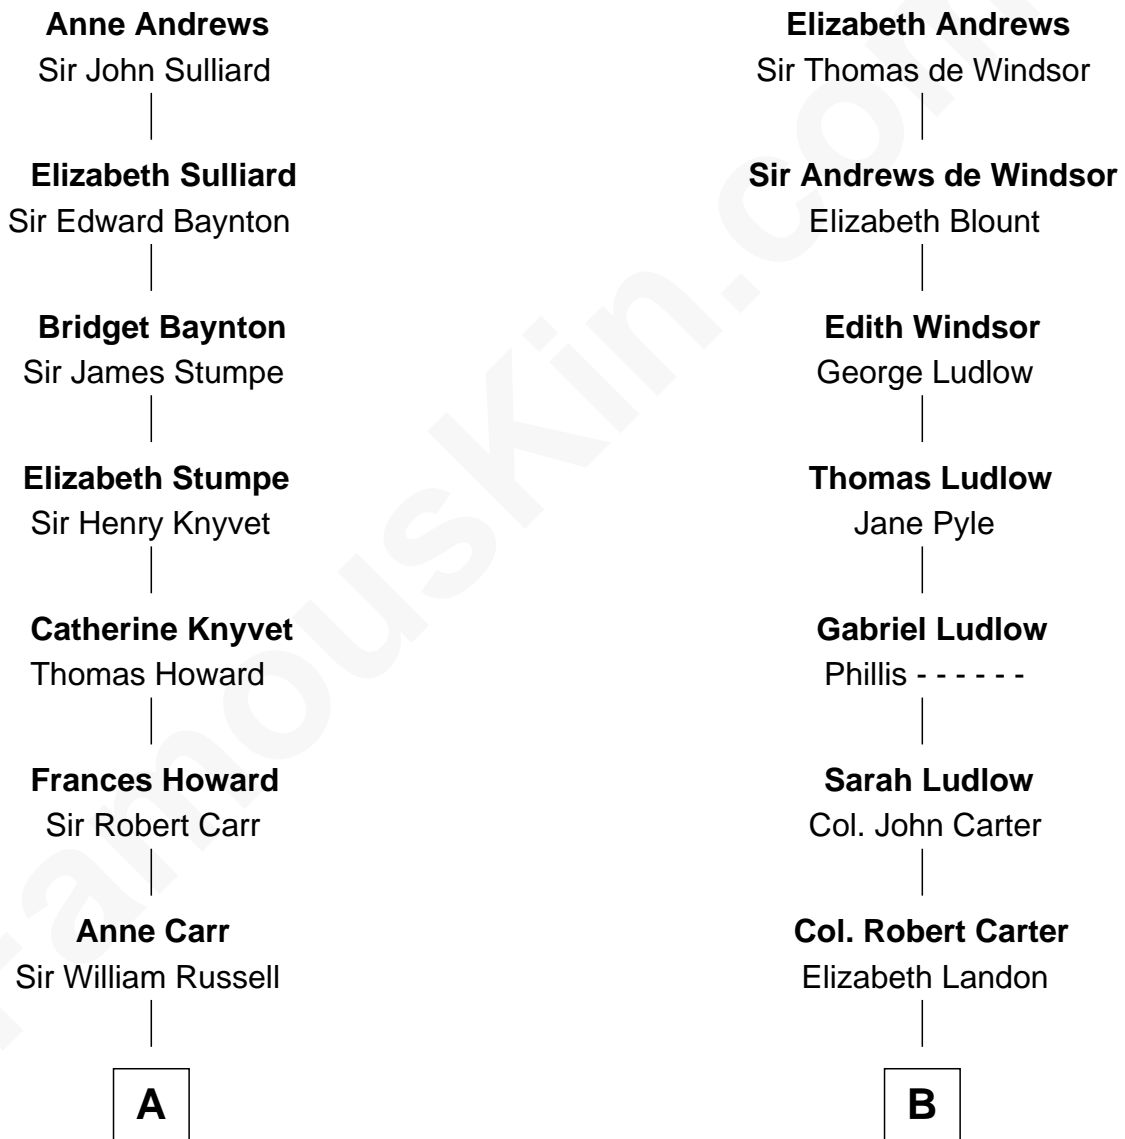

# FamousKin.com Relationship Chart of

**Sarah Ferguson**

*Duchess of York*

9th cousin 8 times removed of

**William Henry Harrison**

*9th U.S. President*

**John Andrews**  
Elizabeth Stratton

**A**

**William Russell**  
Rachel Wriothesley

**Sir Wriothesley Russell**  
Elizabeth Howland

**John Russell**  
Gertrude Leveson-Gower

**Francis Russell**  
Elizabeth Keppel

**Sir John Russell**  
Georgiana Gordon

**Louisa Jane Russell**  
James Hamilton

**Louisa Jane Hamilton**  
William Henry Walter Montagu-Douglas-Scott

**Herbert Andrew Montagu-Douglas-Scott**  
Marie Josephine Edwards

**Marian Louisa Montagu-Douglas-Scott**  
Andrew Henry Ferguson