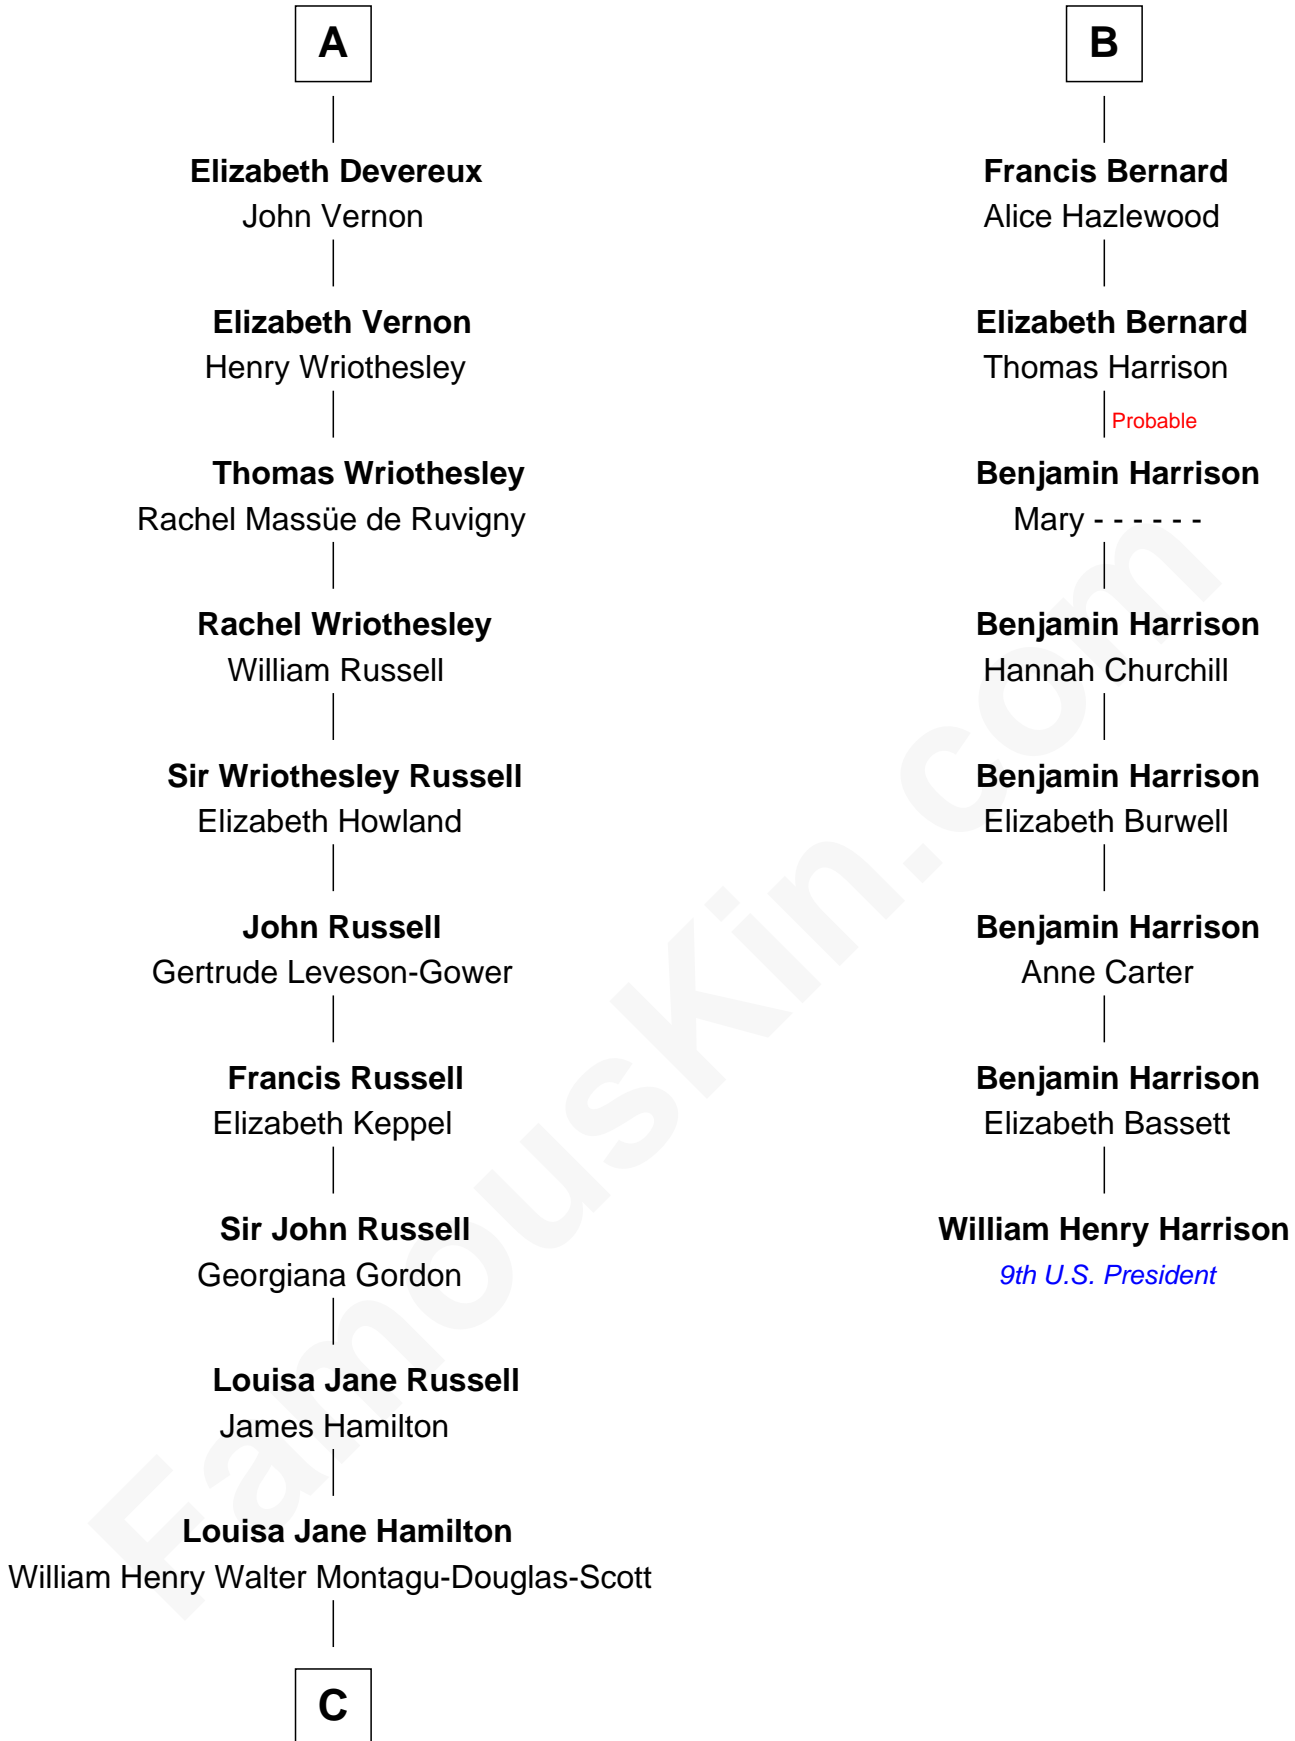

# FamousKin.com Relationship Chart of

**Sarah Ferguson**

*Duchess of York*

14th cousin 6 times removed of

**William Henry Harrison**

*9th U.S. President*

**Sir Ralph de Neville**

Alice de Audley

Maude de Percy

**Sir Ralph Neville**

Margaret de Stafford

**Margaret de Neville**

Sir Richard Scrope

**Sir Henry le Scrope**

Elizabeth le Scrope

**Margaret Scrope**

John Bernard

**John Bernard**

Margaret Daundelyn

**John Bernard**

Cecily Muscote

**B**

**C**

**Herbert Andrew Montagu-Douglas-Scott**

Marie Josephine Edwards

**Marian Louisa Montagu-Douglas-Scott**

Andrew Henry Ferguson

**Ronald Ivor Ferguson**

Susan Mary Wright

**Sarah Ferguson**

*Duchess of York*