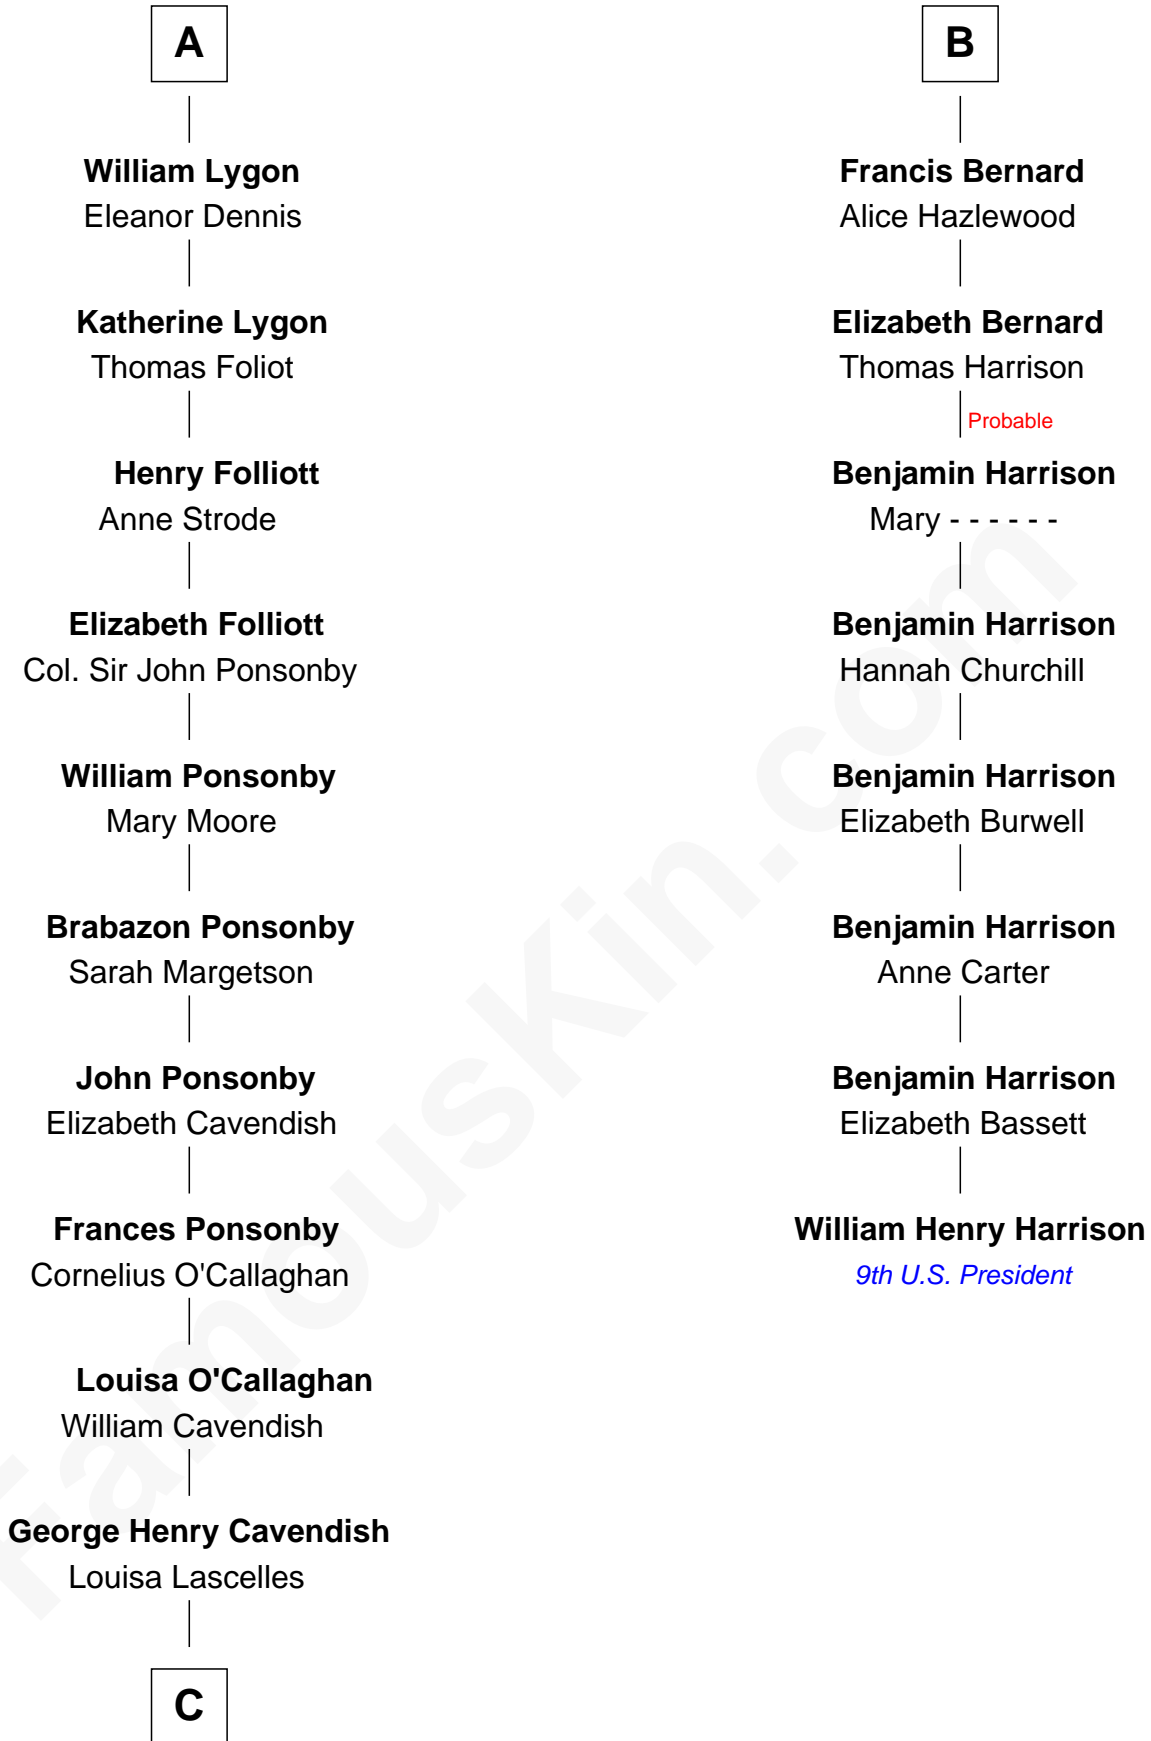

# FamousKin.com Relationship Chart of

**Sarah Ferguson**

*Duchess of York*

14th cousin 7 times removed of

**William Henry Harrison**

*9th U.S. President*

**Ralph de Stafford**  
Margaret de Audley

**C**

—  
**Susan Henrietta Cavendish**

Henry Robert Brand

—  
**Margaret Brand**

Algernon Francis Holford Ferguson

—  
**Andrew Henry Ferguson**

Marian Louisa Montagu-Douglas-Scott

—  
**Ronald Ivor Ferguson**

Susan Mary Wright

—  
**Sarah Ferguson**

*Duchess of York*