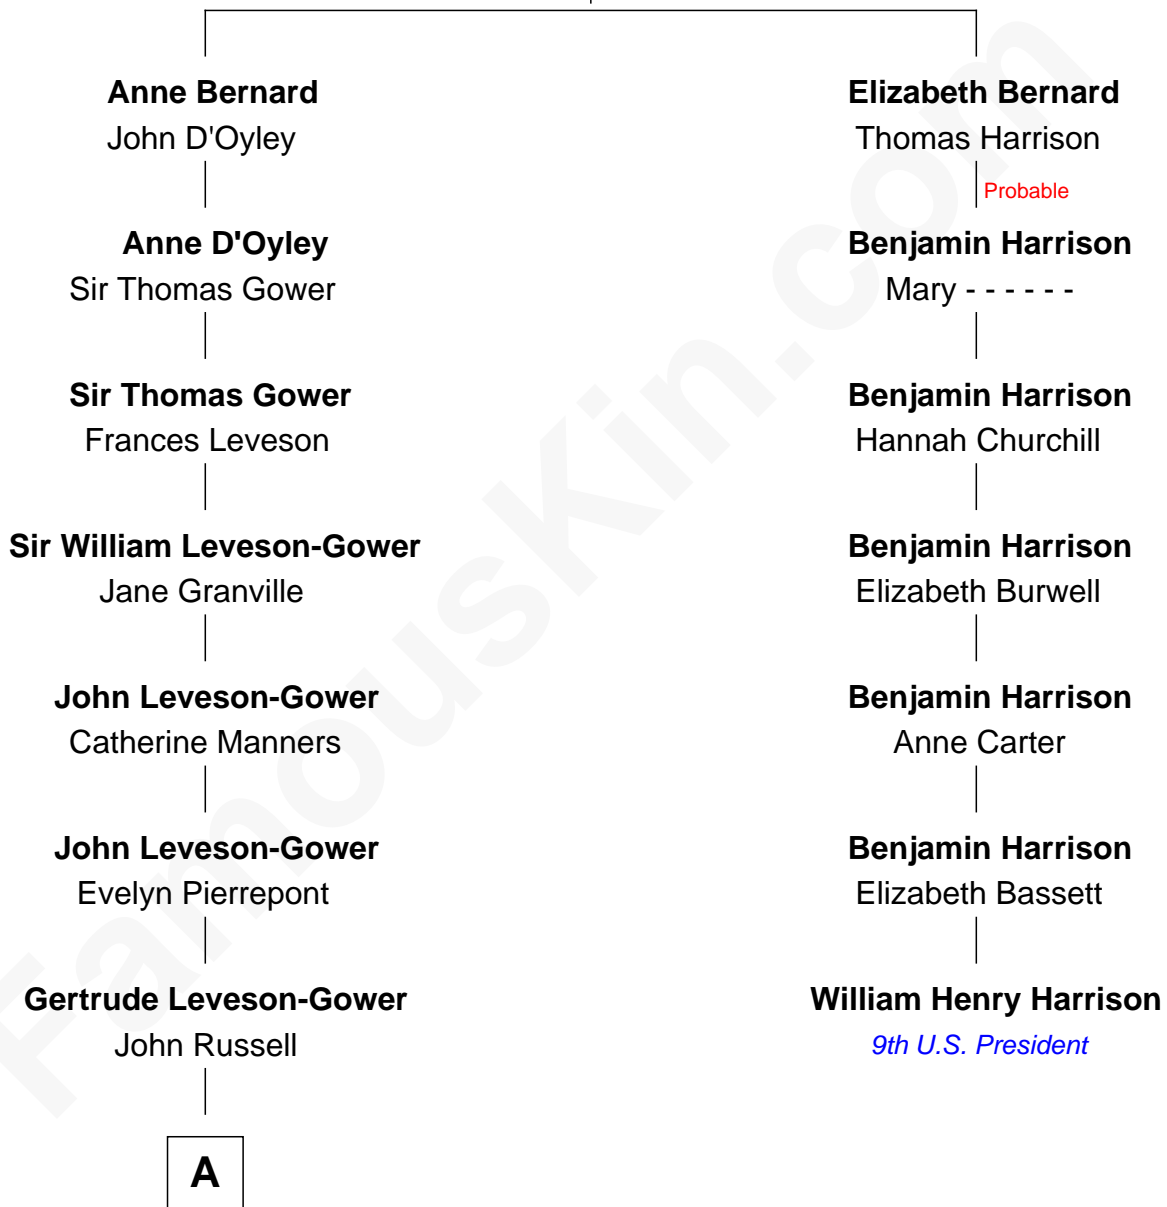

# FamousKin.com Relationship Chart of

**Sarah Ferguson**

*Duchess of York*

6th cousin 8 times removed of

**William Henry Harrison**

*9th U.S. President*

**Francis Bernard**

Alice Hazlewood

**A**

**Francis Russell**

Elizabeth Keppel

**Sir John Russell**

Georgiana Gordon

**Louisa Jane Russell**

James Hamilton

**Louisa Jane Hamilton**

William Henry Walter Montagu-Douglas-Scott

**Herbert Andrew Montagu-Douglas-Scott**

Marie Josephine Edwards

**Marian Louisa Montagu-Douglas-Scott**

Andrew Henry Ferguson

**Ronald Ivor Ferguson**

Susan Mary Wright

**Sarah Ferguson**

*Duchess of York*