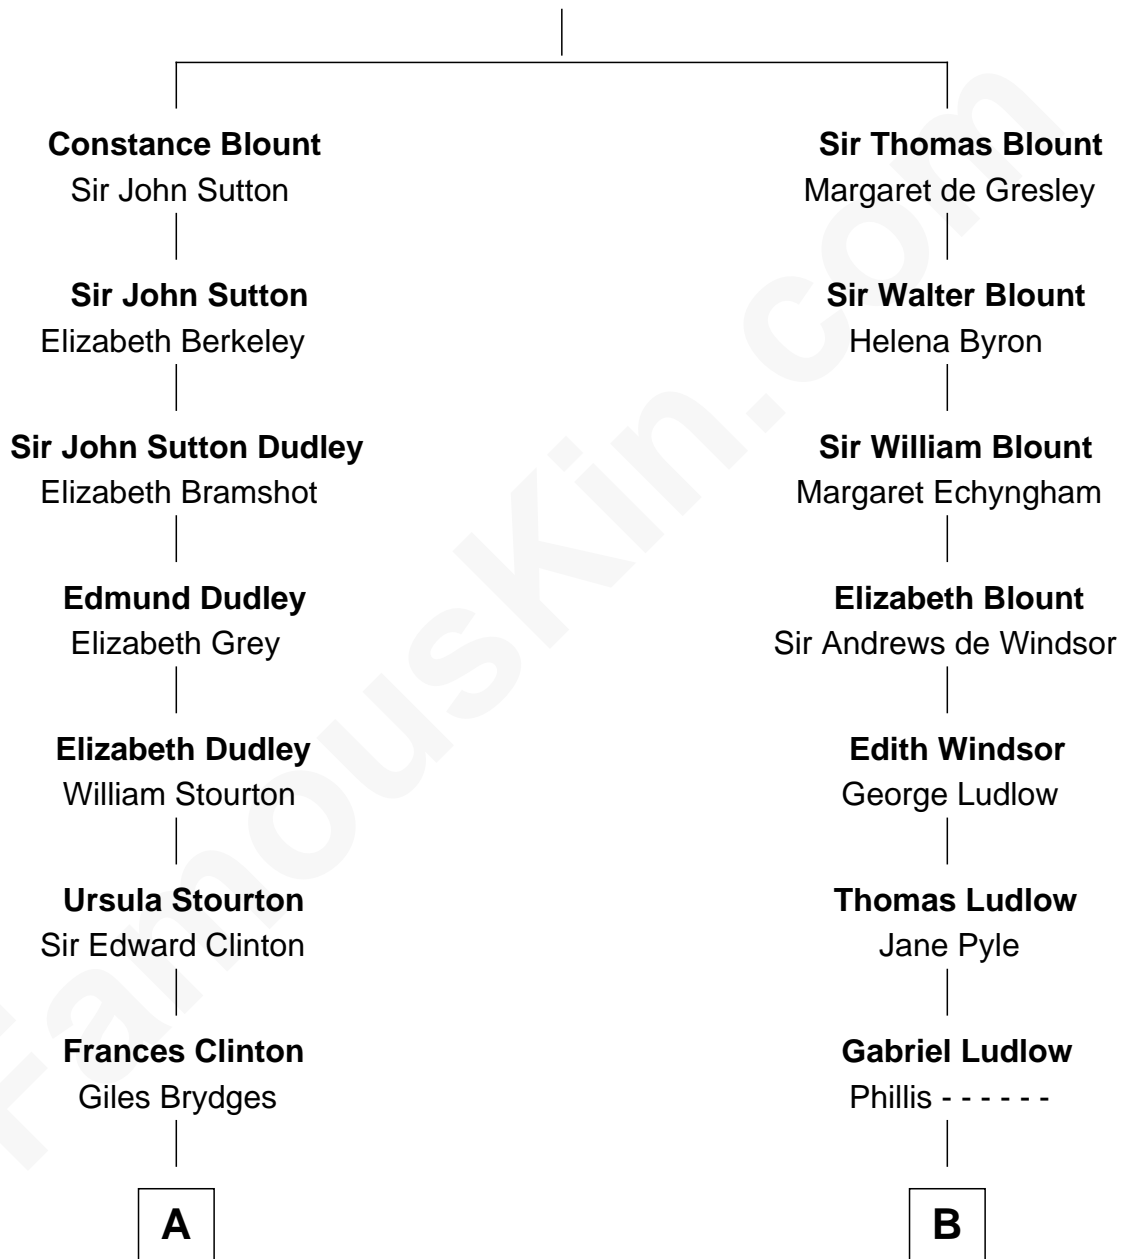

FamousKin.com Relationship Chart of

Sarah Ferguson

Duchess of York

13th cousin 6 times removed of

Benjamin Harrison

23rd U.S. President

Sir Walter Blount

Sancha de Ayala

A

Catherine Brydges

Francis Russell

Sir William Russell

Anne Carr

William Russell

Rachel Wriothesley

Sir Wriothesley Russell