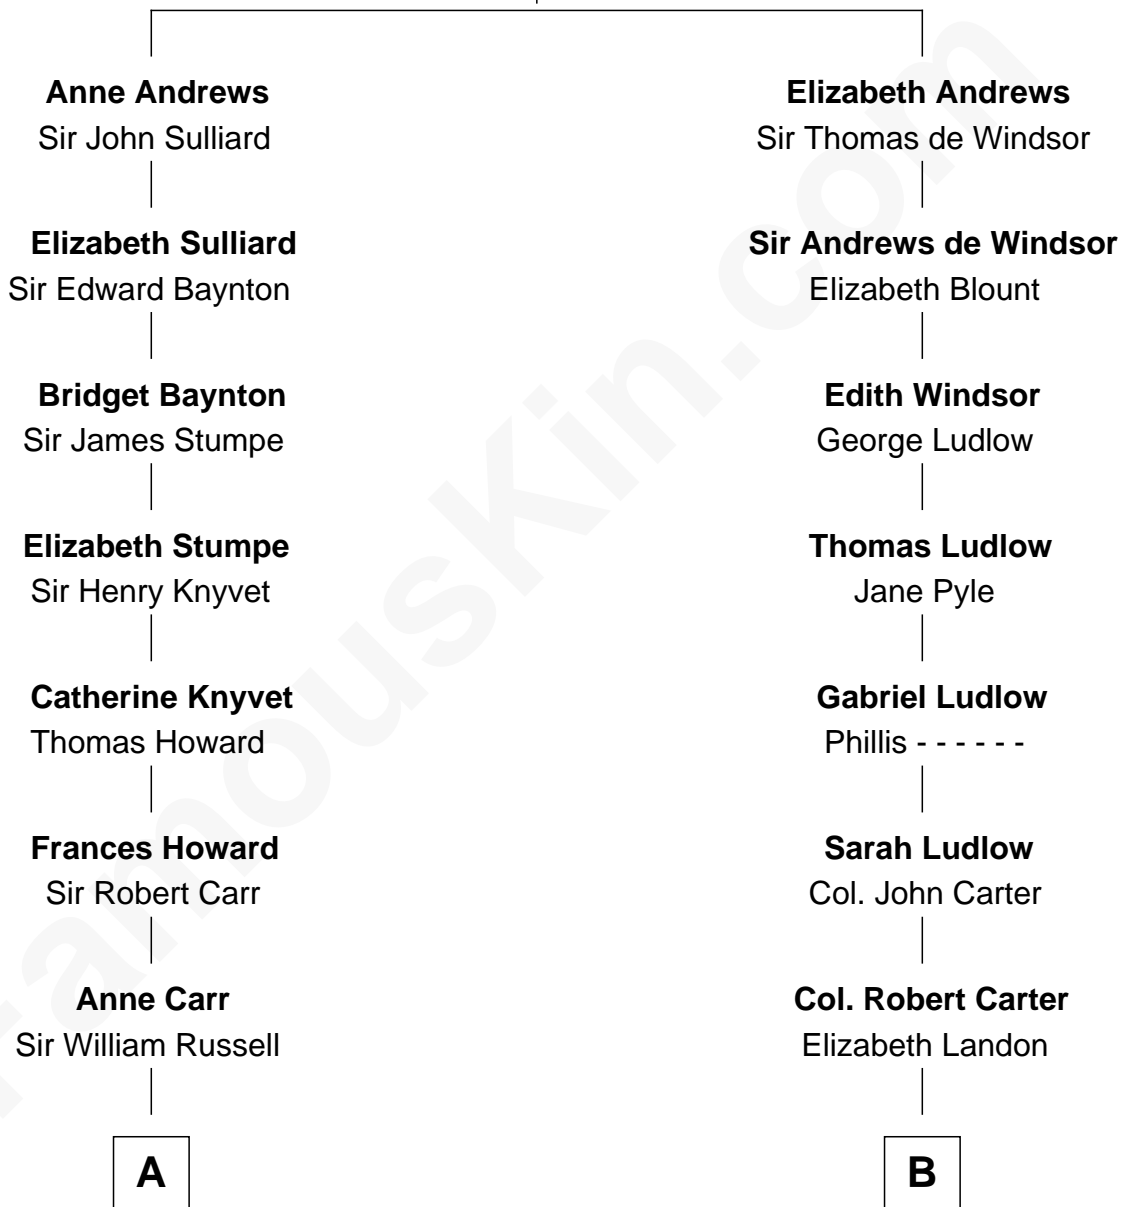

FamousKin.com Relationship Chart of

Sarah Ferguson

Duchess of York

11th cousin 6 times removed of

Benjamin Harrison

23rd U.S. President

John Andrews
Elizabeth Stratton

A

William Russell
Rachel Wriothesley

Sir Wriothesley Russell
Elizabeth Howland

John Russell
Gertrude Leveson-Gower

Francis Russell
Elizabeth Keppel

Sir John Russell
Georgiana Gordon

Louisa Jane Russell
James Hamilton

Louisa Jane Hamilton
William Henry Walter Montagu-Douglas-Scott

Herbert Andrew Montagu-Douglas-Scott
Marie Josephine Edwards

Marian Louisa Montagu-Douglas-Scott
Andrew Henry Ferguson

Ronald Ivor Ferguson
Susan Mary Wright