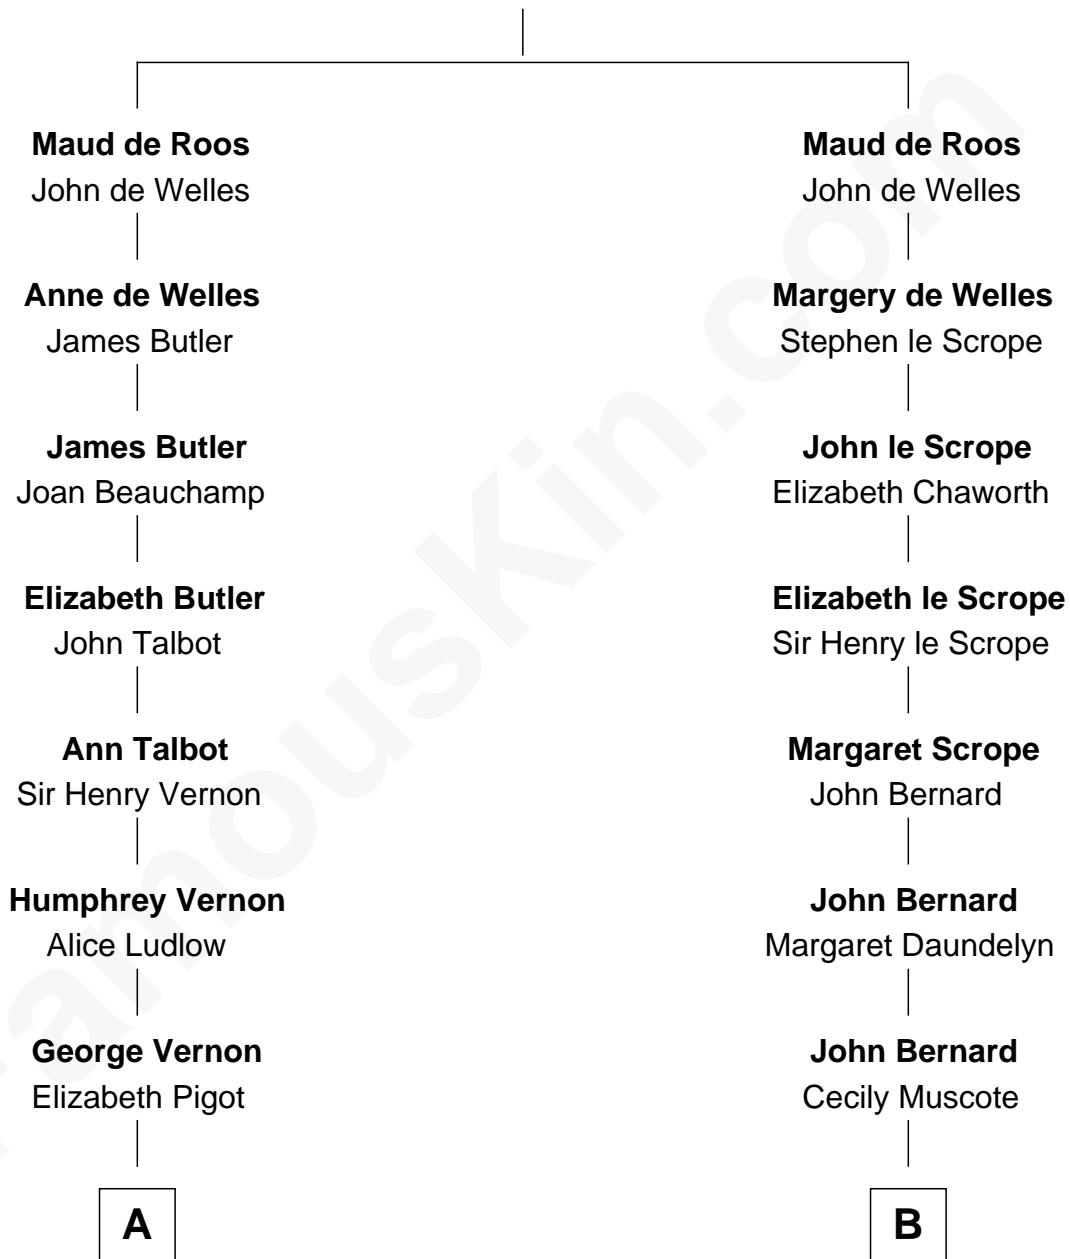

FamousKin.com Relationship Chart of

Sarah Ferguson

Duchess of York

16th cousin 4 times removed of

Benjamin Harrison

23rd U.S. President

Sir William de Ros
Margery de Badlesmere

A

John Vernon
Elizabeth Devereux

Elizabeth Vernon
Henry Wriothesley

Thomas Wriothesley
Rachel Massüe de Ruvigny

Rachel Wriothesley
William Russell

Sir Wriothesley Russell
Elizabeth Howland

John Russell
Gertrude Leveson-Gower