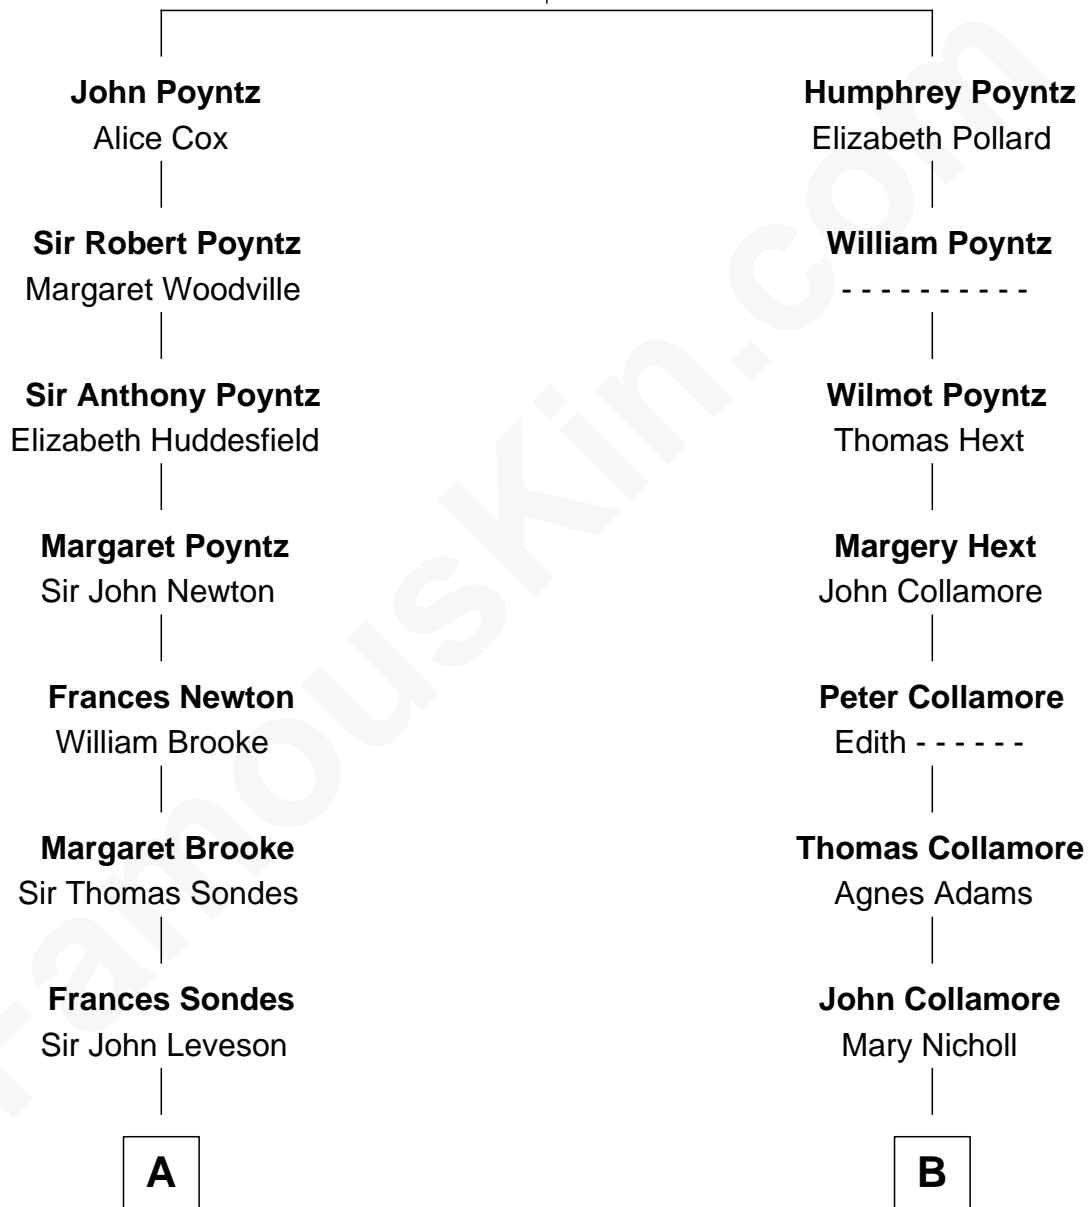

# FamousKin.com Relationship Chart of

**Sarah Ferguson**

*Duchess of York*

13th cousin 6 times removed of

**Benjamin Harrison**

*23rd U.S. President*

**Sir Nicholas Poyntz**

Elizabeth Mill

**A**

**Frances Leveson**  
Sir Thomas Gower

**Sir William Leveson-Gower**  
Jane Granville

**John Leveson-Gower**  
Catherine Manners

**John Leveson-Gower**  
Evelyn Pierrepont

**Gertrude Leveson-Gower**  
John Russell