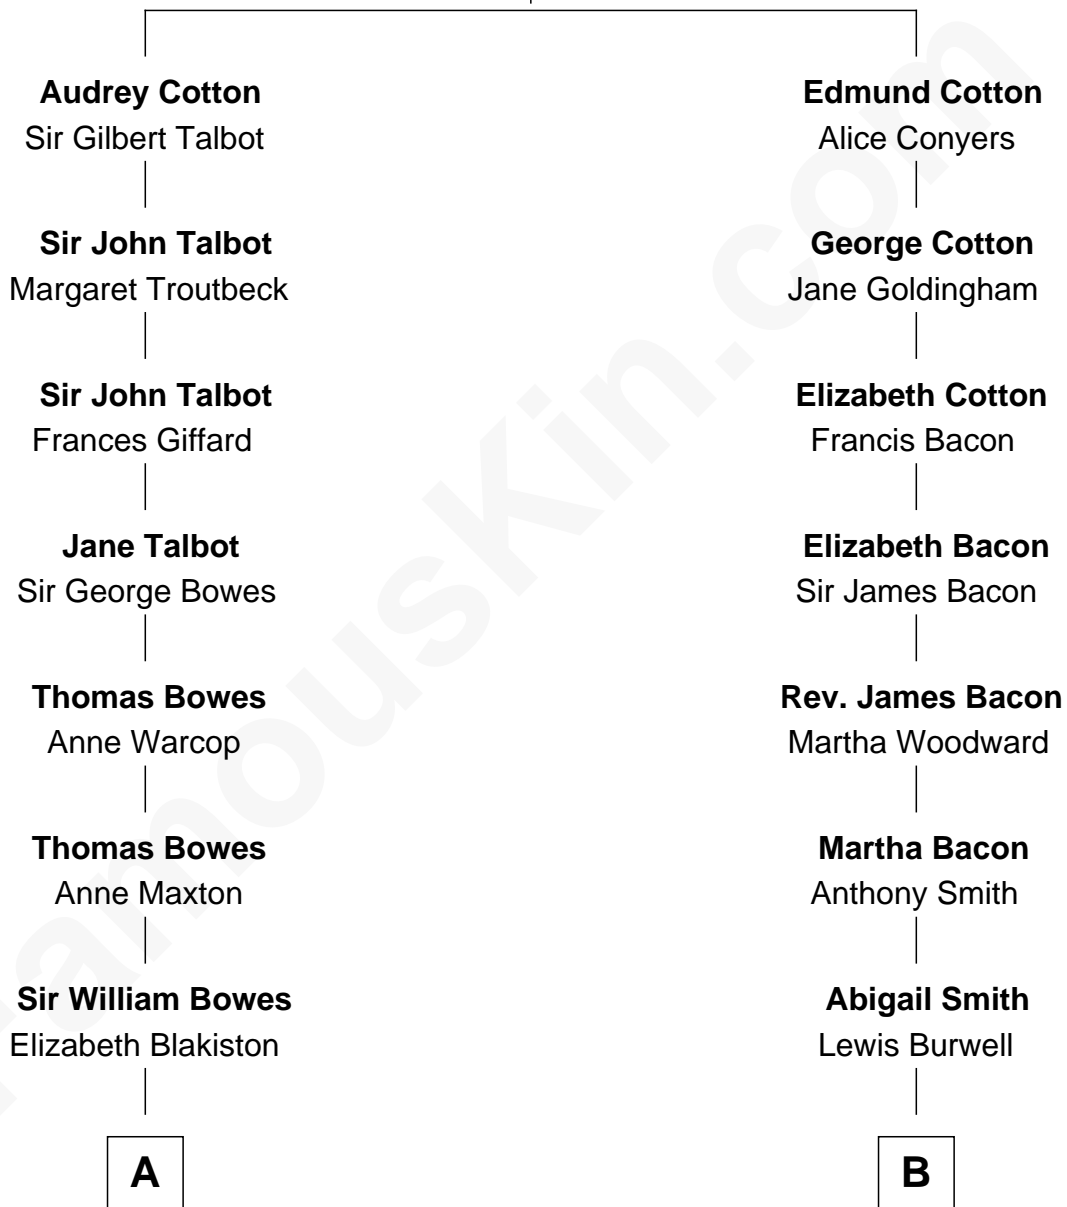

FamousKin.com Relationship Chart of

Sarah Ferguson

Duchess of York

12th cousin 5 times removed of

Benjamin Harrison

23rd U.S. President

William Cotton

Alice Abbott

A

Anne Bowes
Edward Chaloner

William Chaloner
Mary Finney

Anne Chaloner
Edward Lascelles

Frances Lascelles
Lt. Col. John Douglas

Harriet Douglas
James Hamilton

James Hamilton
Louisa Jane Russell

Louisa Jane Hamilton
William Henry Walter Montagu-Douglas-Scott

Herbert Andrew Montagu-Douglas-Scott
Marie Josephine Edwards

Marian Louisa Montagu-Douglas-Scott
Andrew Henry Ferguson

Ronald Ivor Ferguson
Susan Mary Wright

Sarah Ferguson
Duchess of York

Sarah Ferguson photo by [Norbert Aepli](#) ([CC BY 3.0](#))