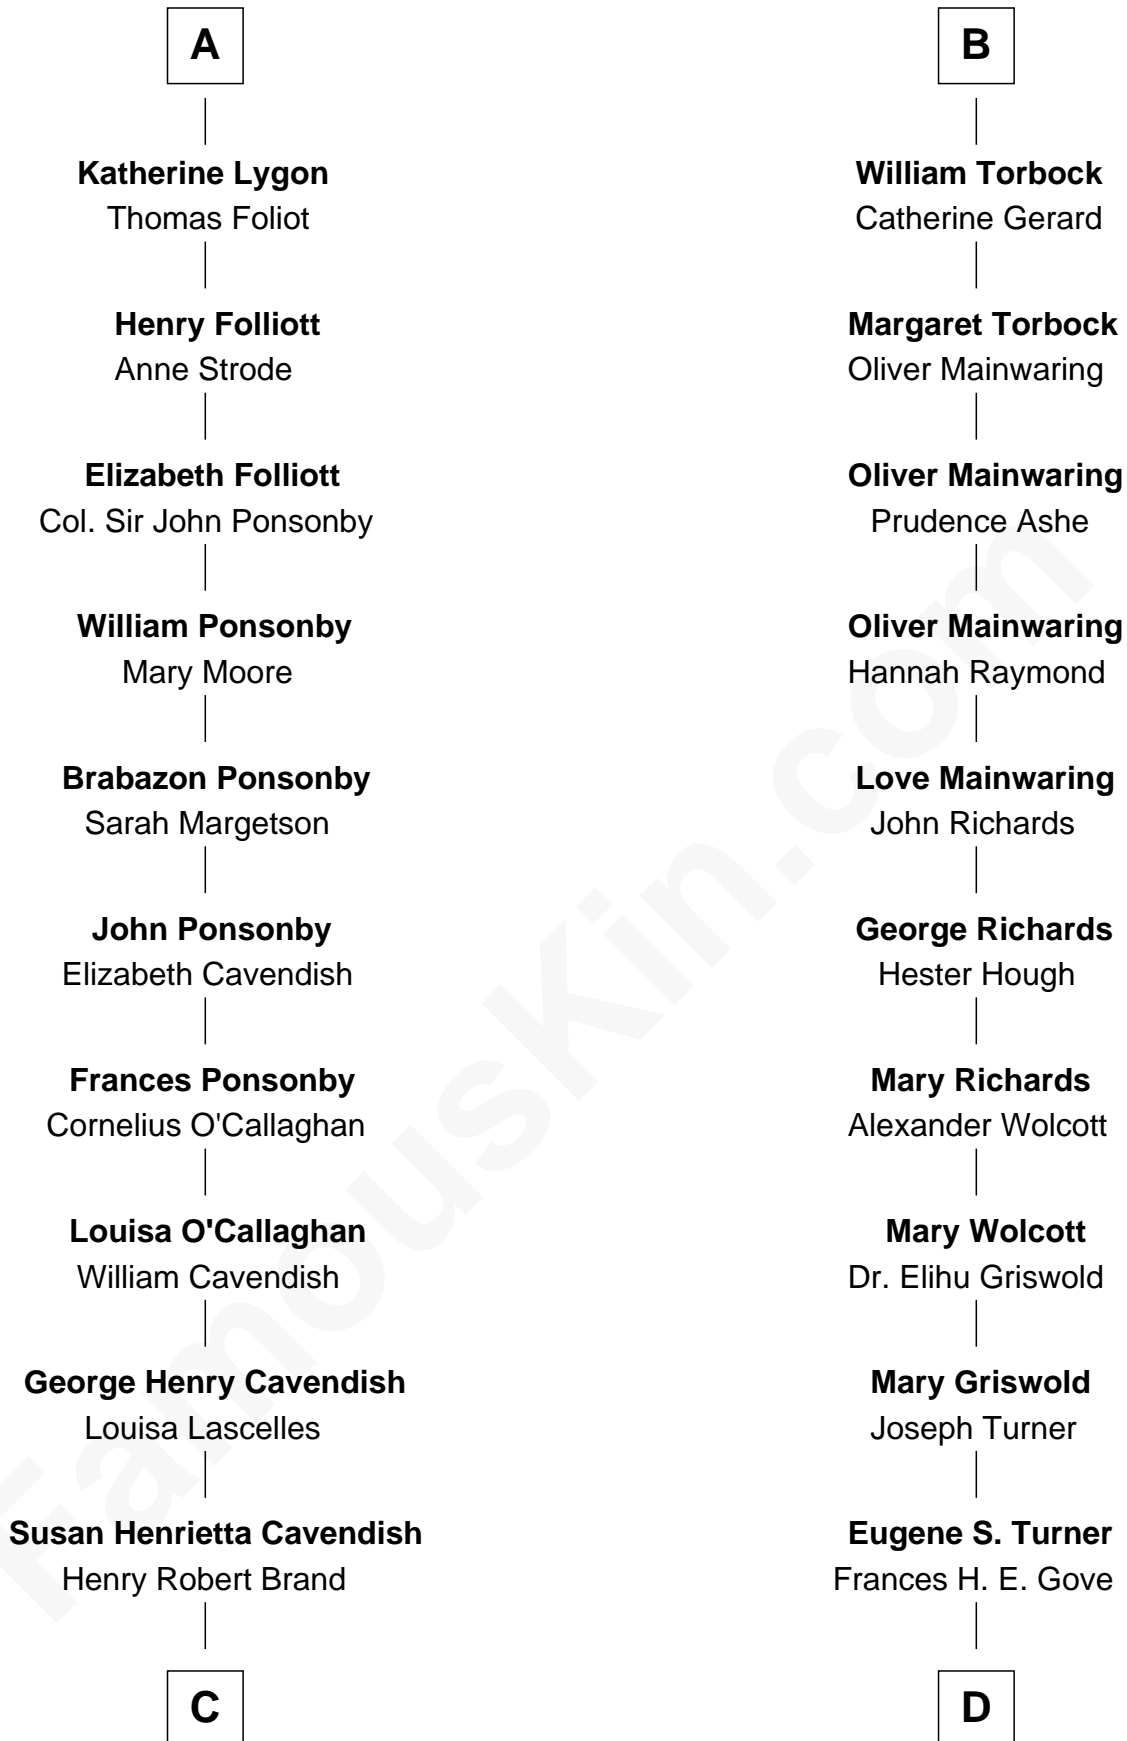

FamousKin.com Relationship Chart of

Sarah Ferguson

Duchess of York

20th cousin 1 time removed of

Ed Helms

TV and Movie Actor

Edmund Fitzalan

Alice de Warenne

C

Margaret Brand
Algernon Francis Holford Ferguson

Andrew Henry Ferguson
Marian Louisa Montagu-Douglas-Scott

Ronald Ivor Ferguson
Susan Mary Wright

Sarah Ferguson
Duchess of York

D

Ione Turner
Walter Harold Wright