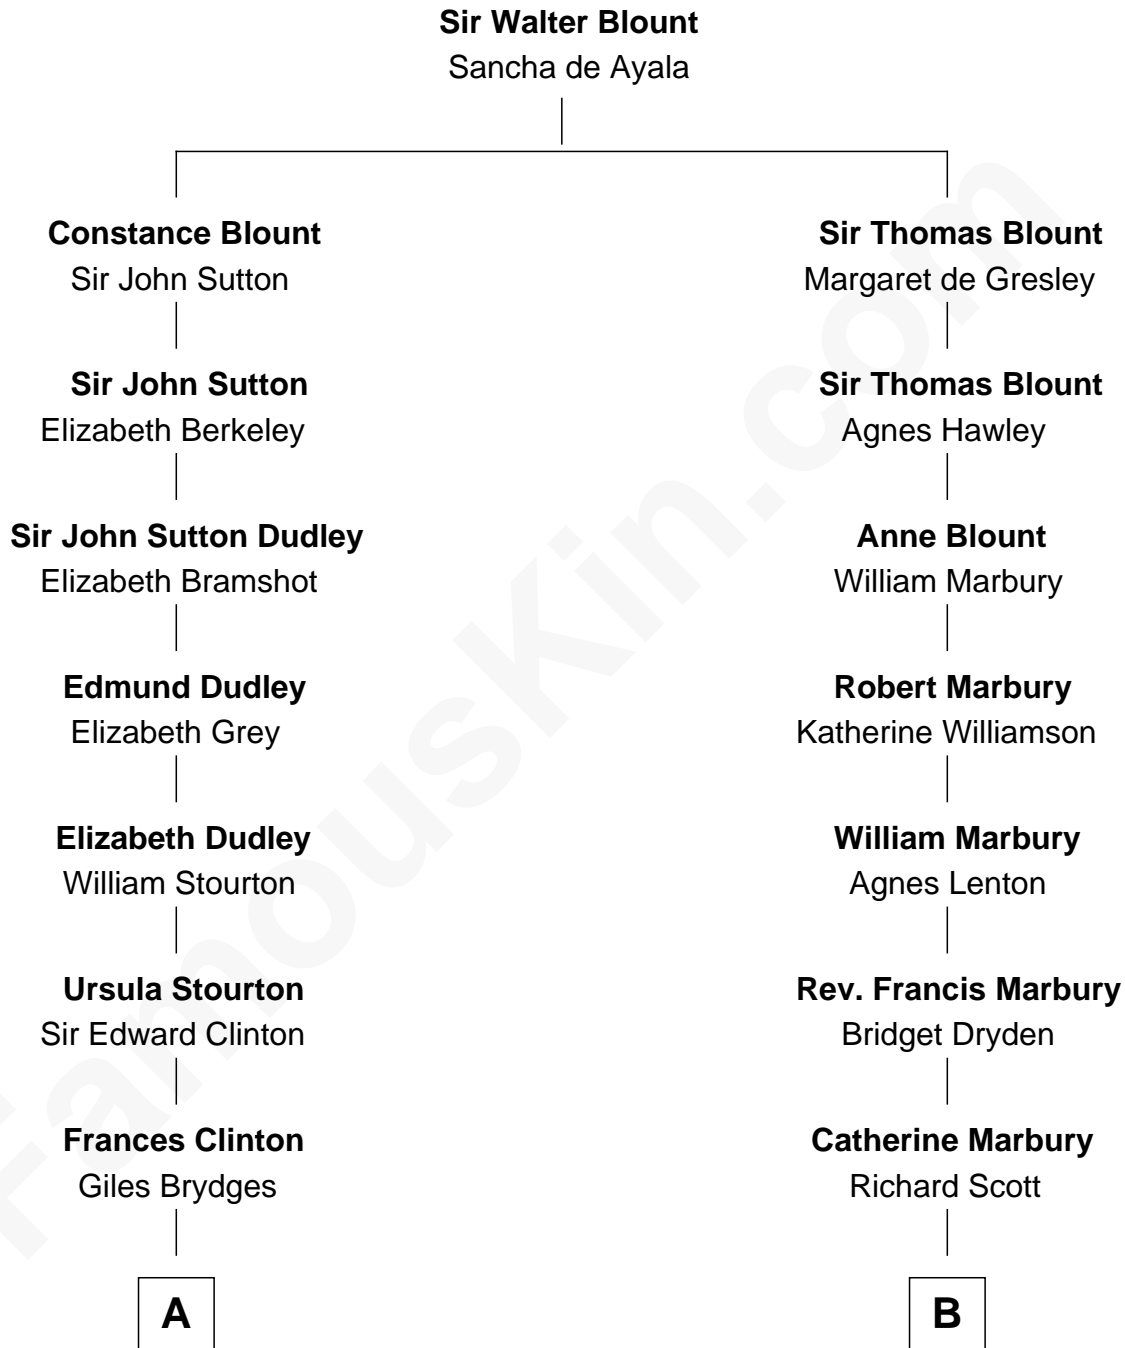

# FamousKin.com Relationship Chart of

**Sarah Ferguson**

*Duchess of York*

13th cousin 6 times removed of

**Joseph Wharton**

*Founder of the Wharton School of Business*

**A**

**Catherine Brydges**

Francis Russell

**Sir William Russell**

Anne Carr

**William Russell**

Rachel Wriothesley

**Sir Wriothesley Russell**

Elizabeth Howland

**John Russell**

Gertrude Leveson-Gower

**Francis Russell**

Elizabeth Keppel

**Sir John Russell**

Georgiana Gordon

**Louisa Jane Russell**

James Hamilton

**Louisa Jane Hamilton**

William Henry Walter Montagu-Douglas-Scott

**Herbert Andrew Montagu-Douglas-Scott**

Marie Josephine Edwards

**C**

**B**

**Hannah Scott**

Gov. Walter Clarke

**Hannah Clarke**