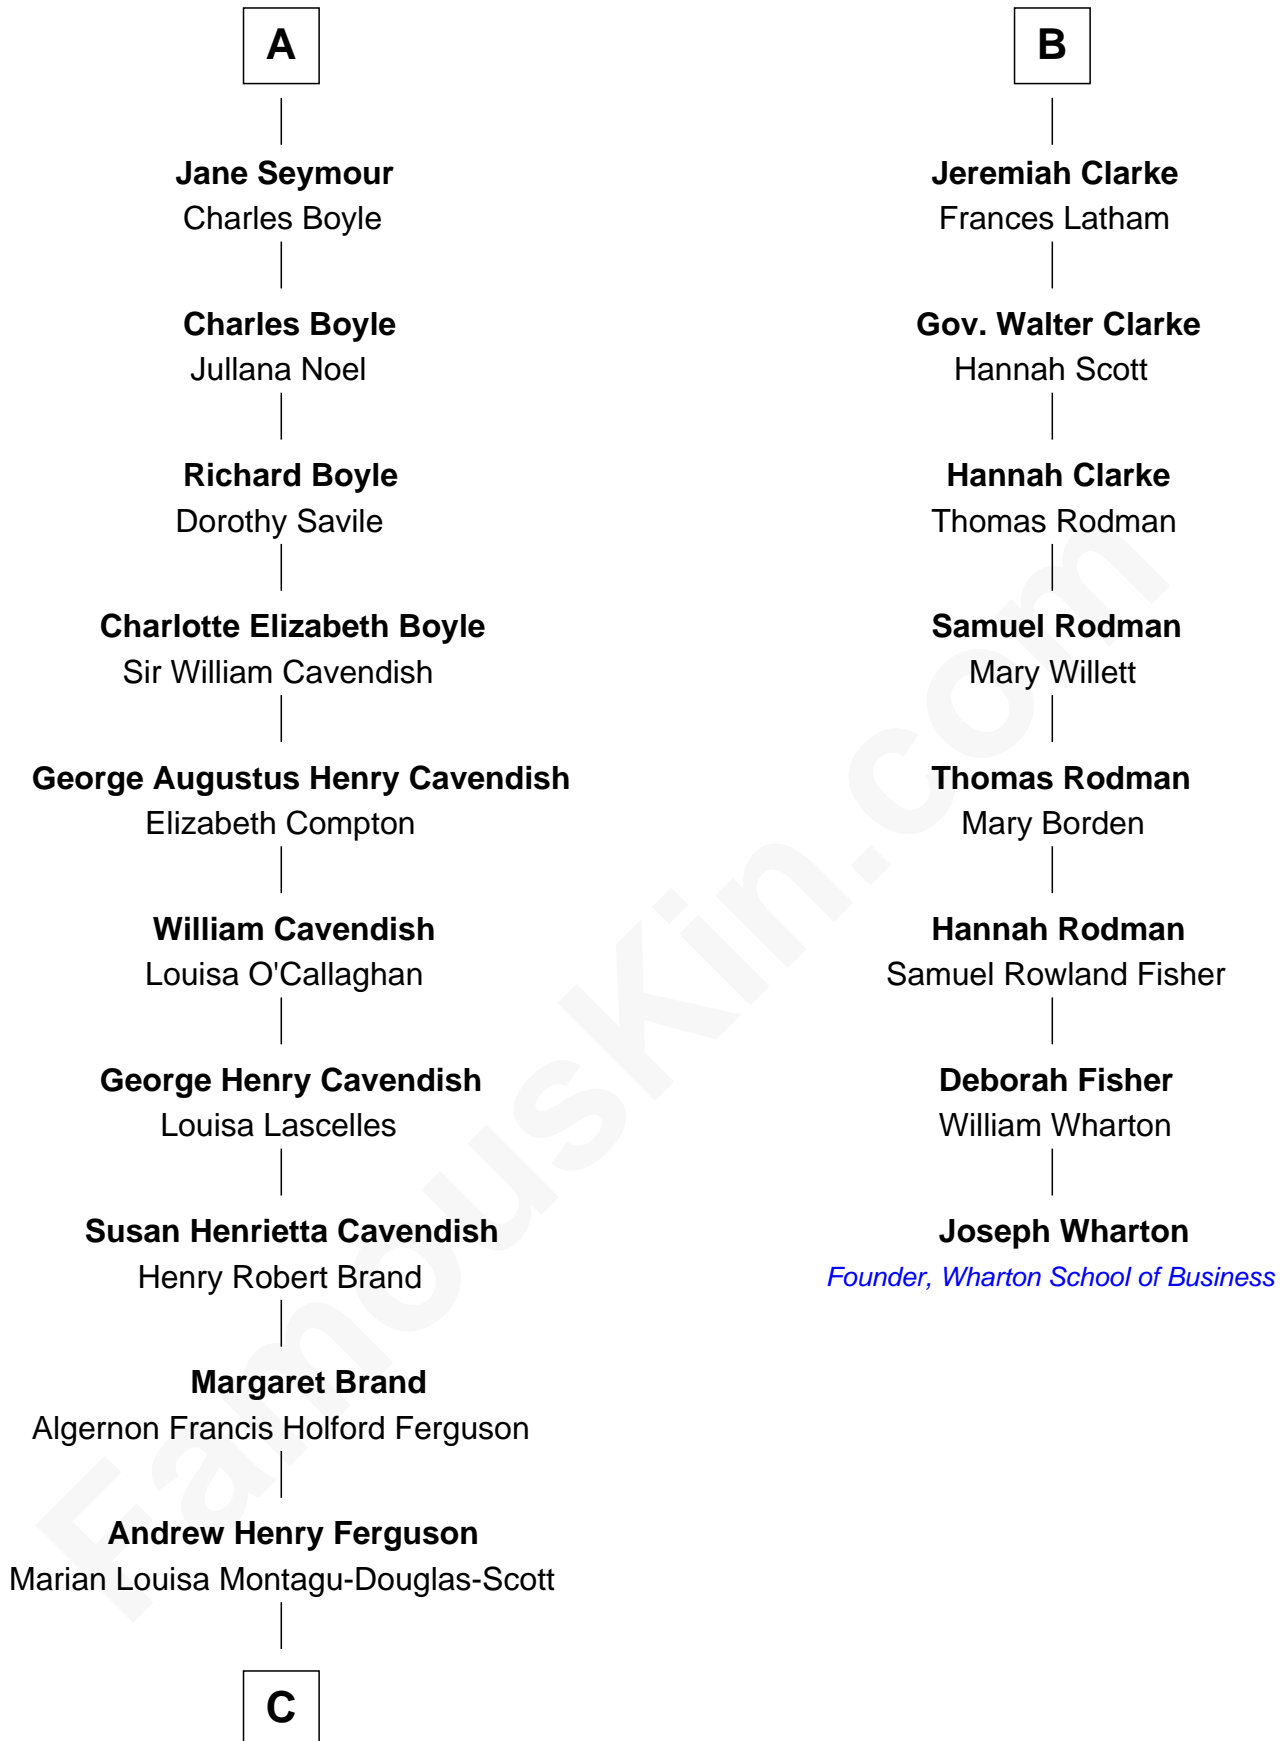

# FamousKin.com Relationship Chart of

**Sarah Ferguson**

*Duchess of York*

14th cousin 4 times removed of

**Joseph Wharton**

*Founder of the Wharton School of Business*

**C**

—  
**Ronald Ivor Ferguson**

Susan Mary Wright

—  
**Sarah Ferguson**

*Duchess of York*

FamousKin.com