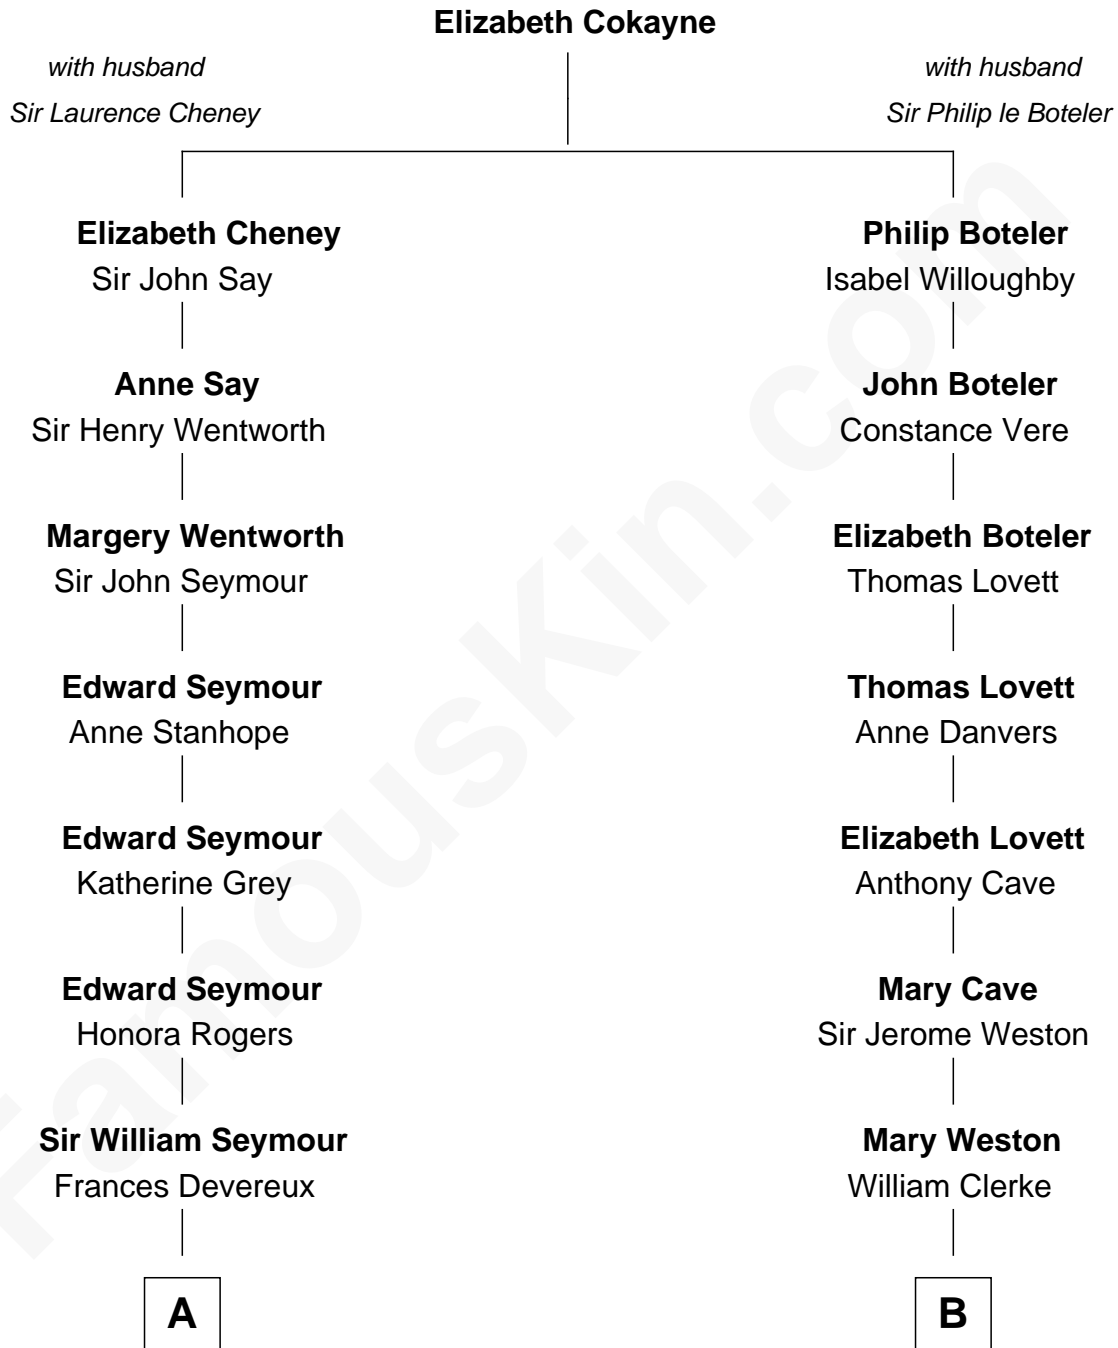

# FamousKin.com Relationship Chart of

**Sarah Ferguson**

*Duchess of York*

14th cousin 4 times removed of

**Joseph Wharton**

*Founder of the Wharton School of Business*

**C**

—  
**Ronald Ivor Ferguson**

Susan Mary Wright

—  
**Sarah Ferguson**

*Duchess of York*

FamousKin.com