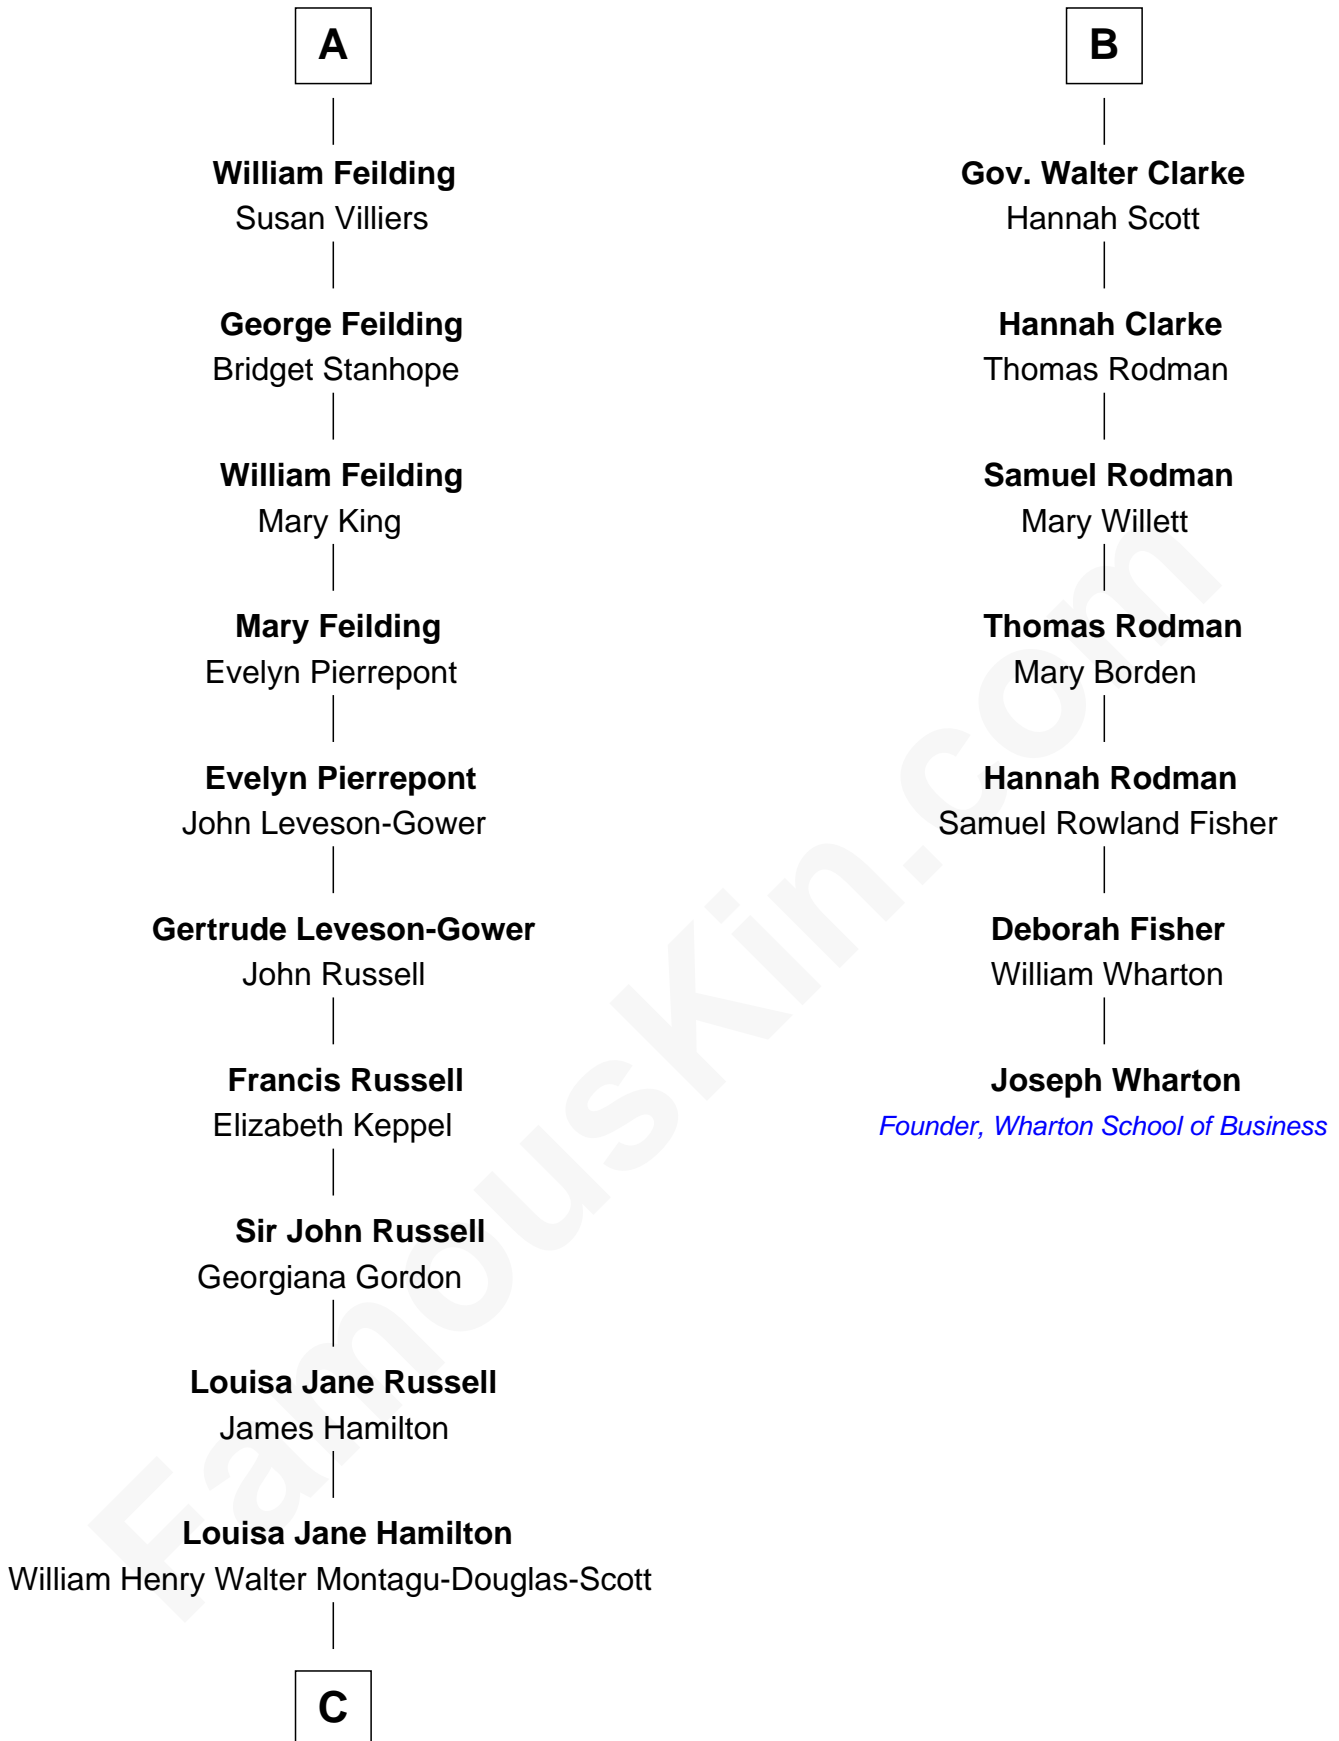

FamousKin.com Relationship Chart of

Sarah Ferguson

Duchess of York

13th cousin 7 times removed of

Joseph Wharton

Founder of the Wharton School of Business

Sir Baldwin Freville

Maude le Scrope