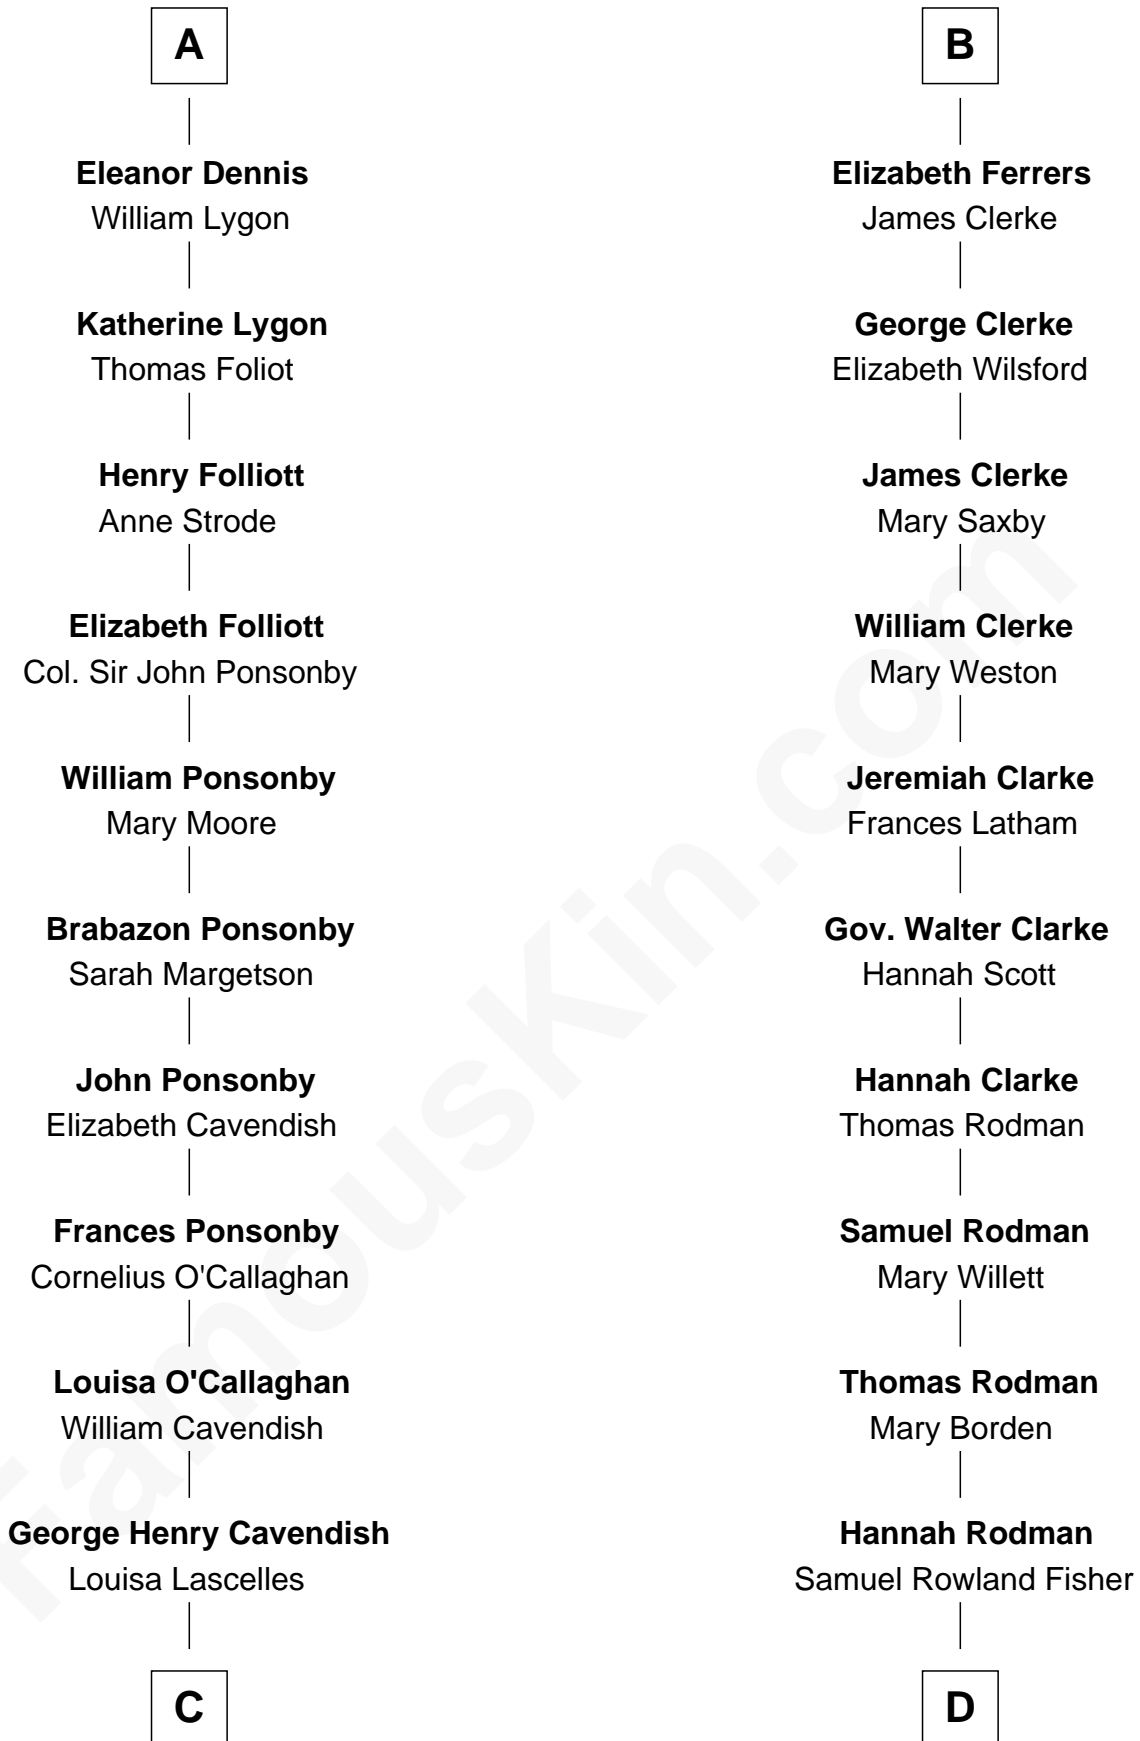

# FamousKin.com Relationship Chart of

**Sarah Ferguson**

*Duchess of York*

18th cousin 3 times removed of

**Joseph Wharton**

*Founder of the Wharton School of Business*

**Thomas de Clare**  
Juliana FitzMaurice

**Margaret de Clare**  
Bartholomew de Badlesmere

**Elizabeth de Badlesmere**  
Sir William de Bohun

**Elizabeth de Bohun**  
Sir Richard Fitzalan

**Elizabeth Fitzalan**  
Sir Thomas Mowbray

**Isabel Mowbray**  
Sir James Berkeley

**Maurice Berkeley**  
Isabel Mead

**Anne Berkeley**  
Sir William Dennis

**A**

**Margaret de Clare**  
Bartholomew de Badlesmere

**Margery de Badlesmere**  
Sir William de Ros

**Maud de Roos**  
John de Welles

**Margery de Welles**  
Stephen le Scrope

**Maude le Scrope**  
Sir Baldwin Freville

**Elizabeth Freville**  
Sir Thomas Ferrers

**Sir Henry Ferrers**  
Margaret Heckstall

**B**

**C**

**Susan Henrietta Cavendish**