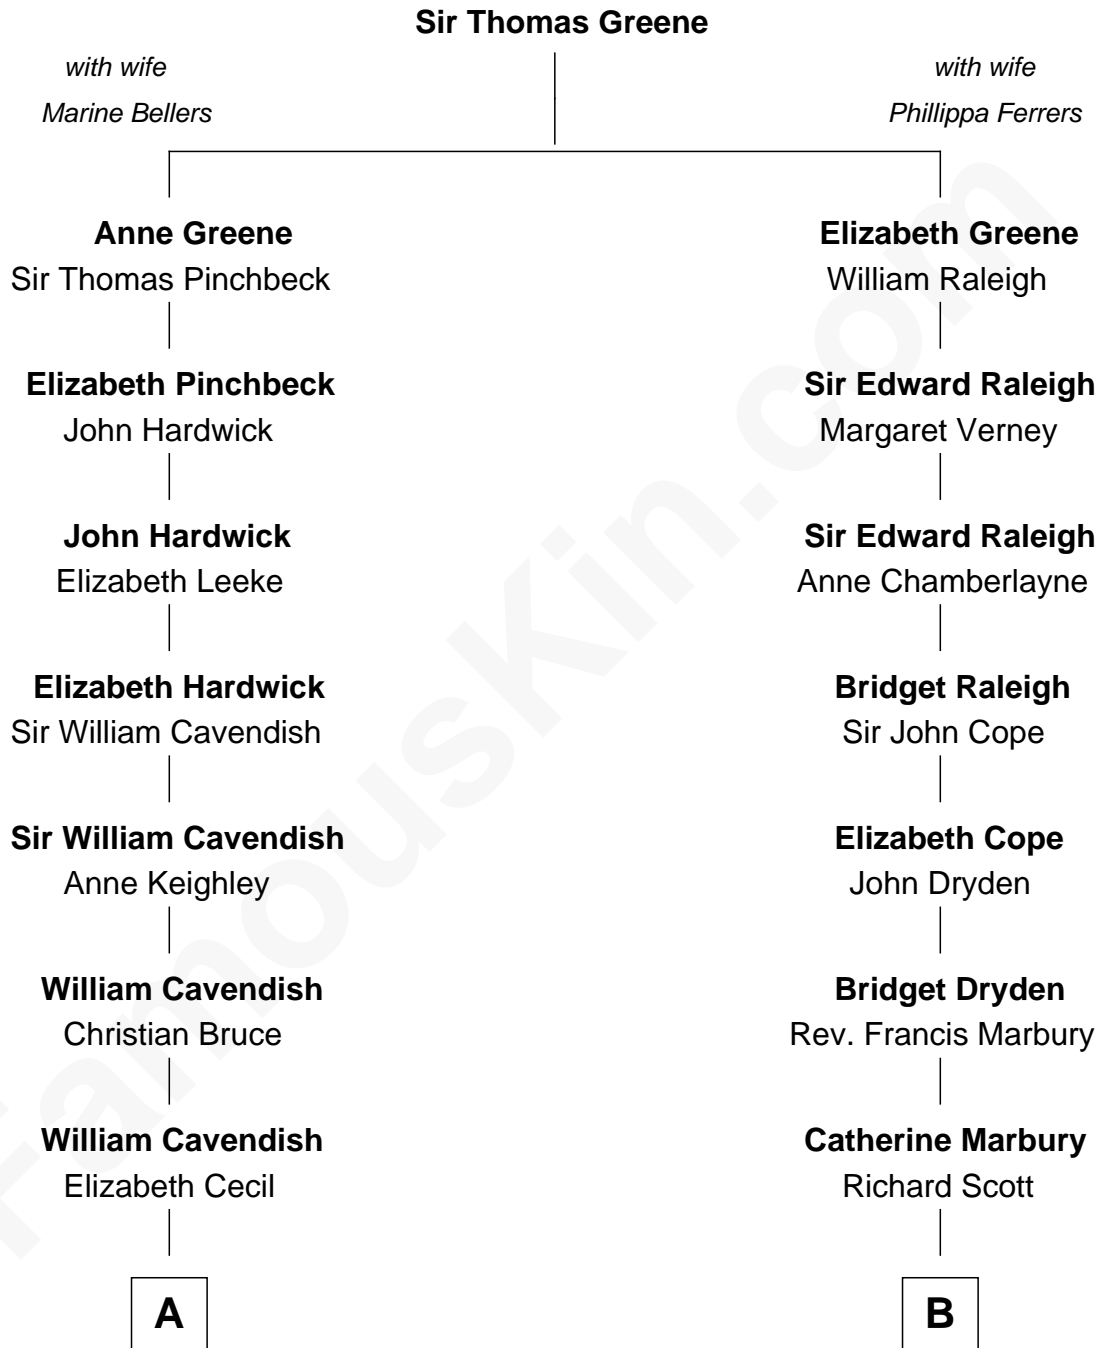

FamousKin.com Relationship Chart of

Sarah Ferguson

Duchess of York

13th cousin 5 times removed of

Joseph Wharton

Founder of the Wharton School of Business

C

—
Ronald Ivor Ferguson

Susan Mary Wright

—
Sarah Ferguson

Duchess of York

FamousKin.com