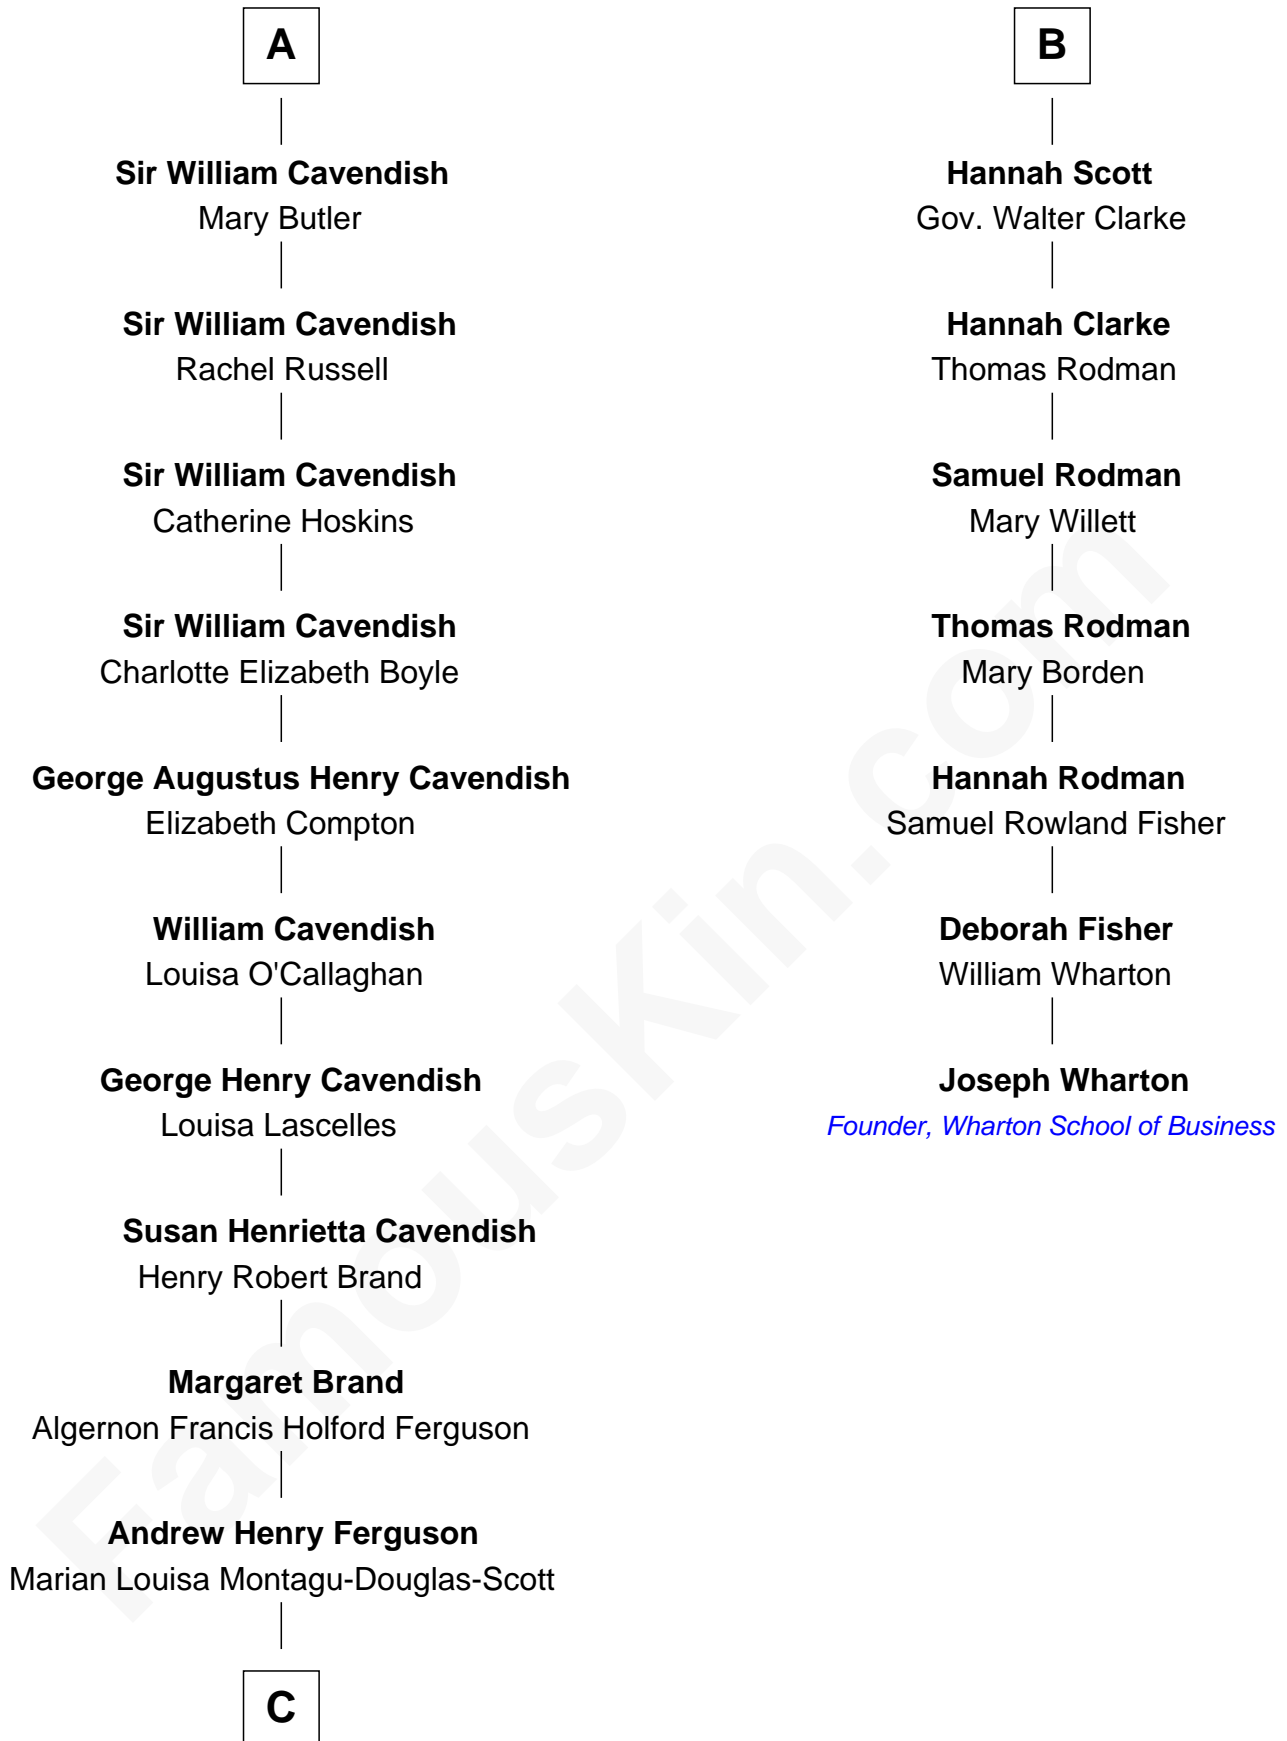

FamousKin.com Relationship Chart of

Sarah Ferguson

Duchess of York

13th cousin 5 times removed of

Joseph Wharton

Founder of the Wharton School of Business

C

—
Ronald Ivor Ferguson

Susan Mary Wright

—
Sarah Ferguson

Duchess of York

FamousKin.com