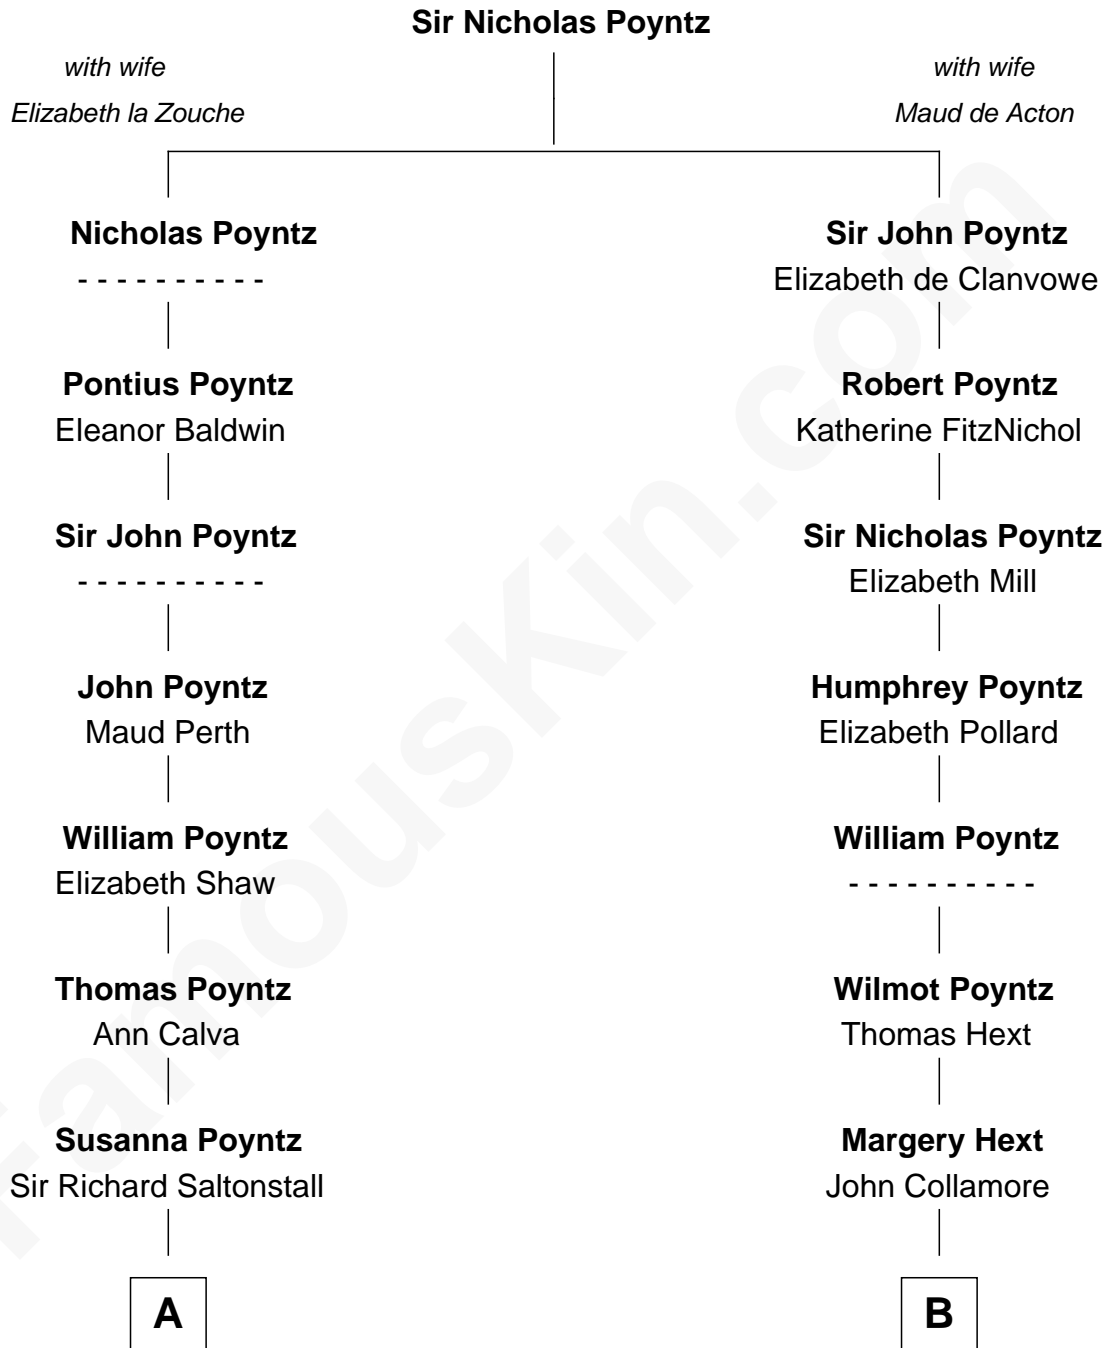

FamousKin.com

Relationship Chart of Sarah Ferguson

Duchess of York

16th cousin 5 times removed of

Harriet Beecher Stowe
Author of Uncle Tom's Cabin

C

Louisa Jane Hamilton

William Henry Walter Montagu-Douglas-Scott

Herbert Andrew Montagu-Douglas-Scott

Marie Josephine Edwards

Marian Louisa Montagu-Douglas-Scott

Andrew Henry Ferguson

Ronald Ivor Ferguson

Susan Mary Wright

Sarah Ferguson

Duchess of York