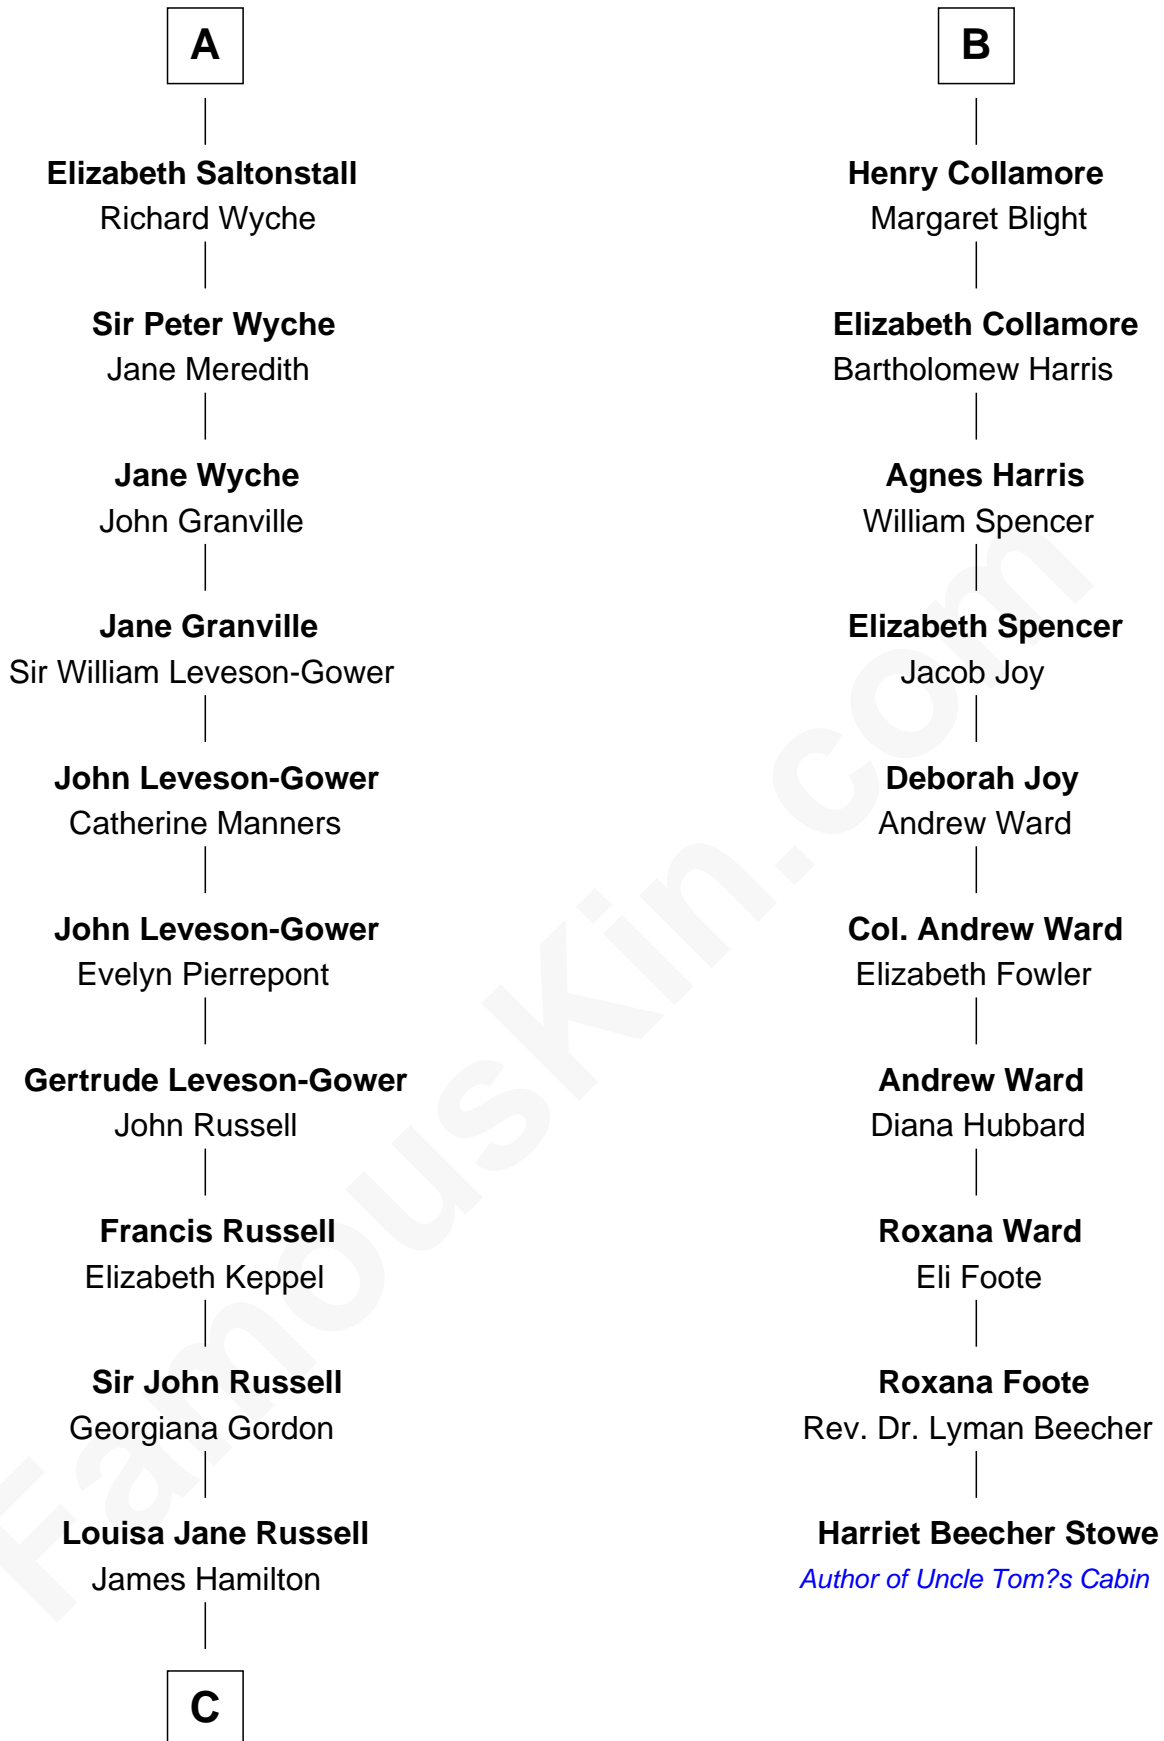

FamousKin.com

Relationship Chart of Sarah Ferguson

Duchess of York

16th cousin 5 times removed of

Harriet Beecher Stowe
Author of Uncle Tom's Cabin

C

Louisa Jane Hamilton

William Henry Walter Montagu-Douglas-Scott

Herbert Andrew Montagu-Douglas-Scott

Marie Josephine Edwards

Marian Louisa Montagu-Douglas-Scott

Andrew Henry Ferguson

Ronald Ivor Ferguson

Susan Mary Wright

Sarah Ferguson

Duchess of York