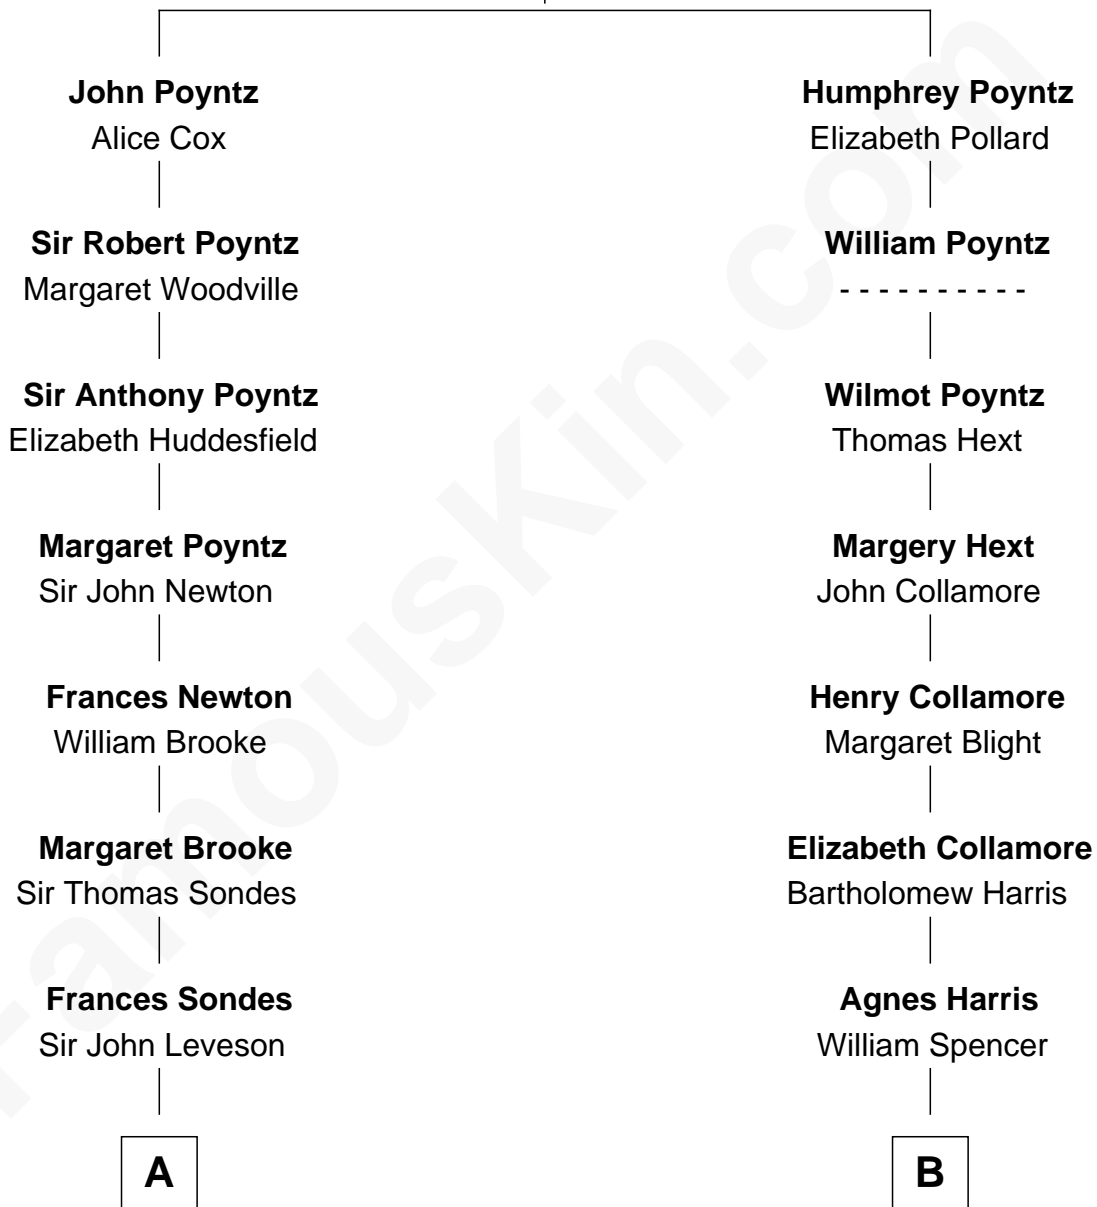

# FamousKin.com Relationship Chart of

**Sarah Ferguson**

*Duchess of York*

13th cousin 6 times removed of

**Harriet Beecher Stowe**

*Author of Uncle Tom's Cabin*

**Sir Nicholas Poyntz**

Elizabeth Mill

**A**

**Frances Leveson**  
Sir Thomas Gower

**Sir William Leveson-Gower**  
Jane Granville

**John Leveson-Gower**  
Catherine Manners

**John Leveson-Gower**  
Evelyn Pierrepont

**Gertrude Leveson-Gower**  
John Russell