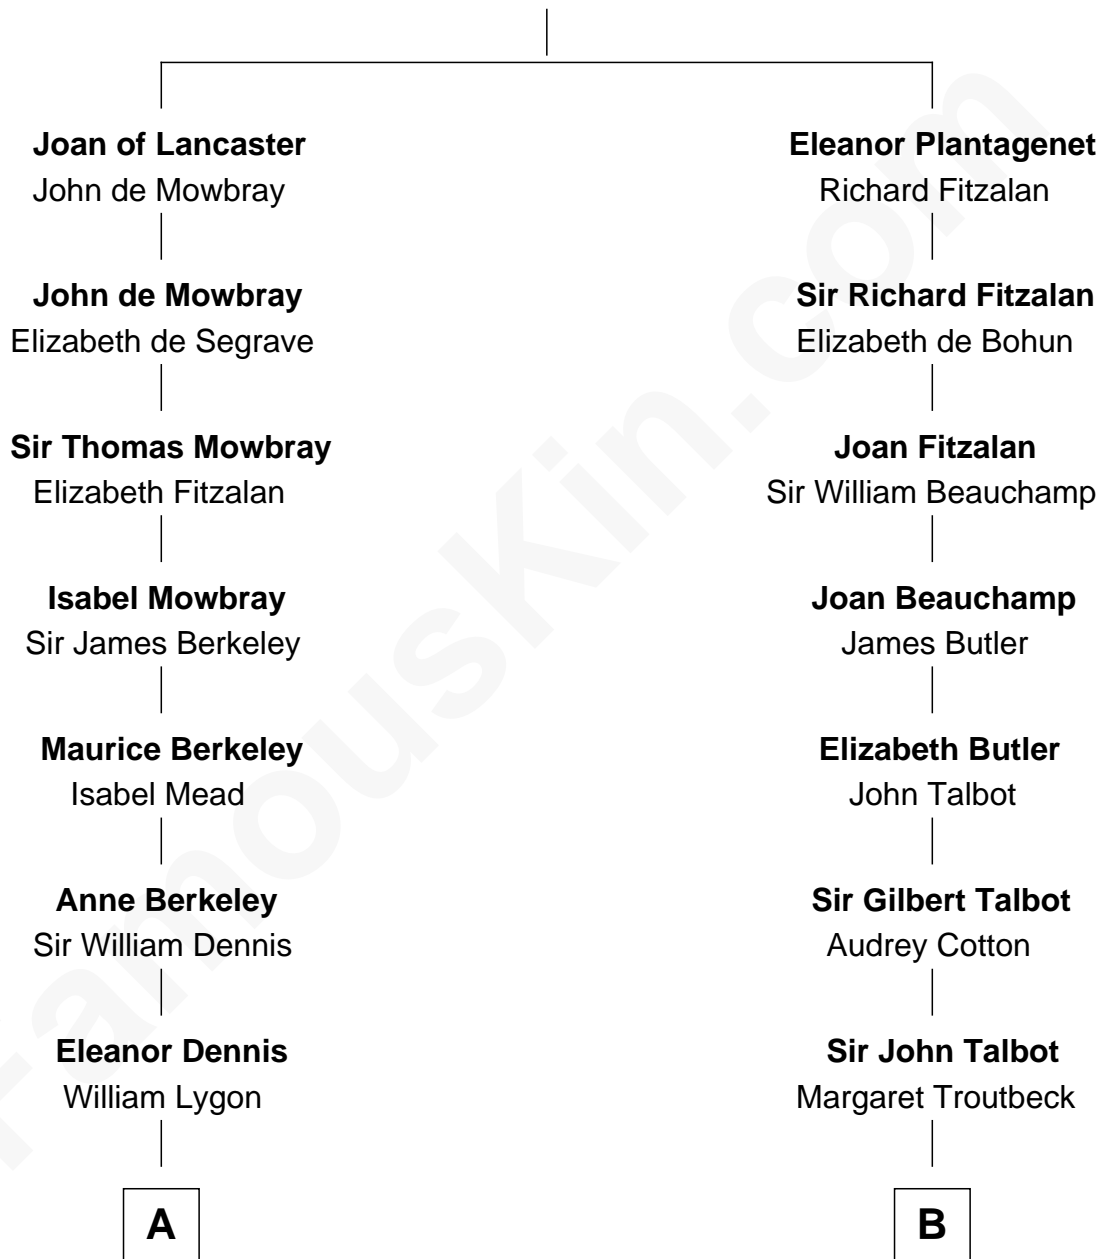

FamousKin.com Relationship Chart of

Sarah Ferguson

Duchess of York

17th cousin 3 times removed of

Jay Gould

American Railroad "Robber Baron"

Henry Plantagenet

Maud de Chaworth

C

—
Margaret Brand

Algernon Francis Holford Ferguson

—
Andrew Henry Ferguson

Marian Louisa Montagu-Douglas-Scott

—
Ronald Ivor Ferguson

Susan Mary Wright

—
Sarah Ferguson