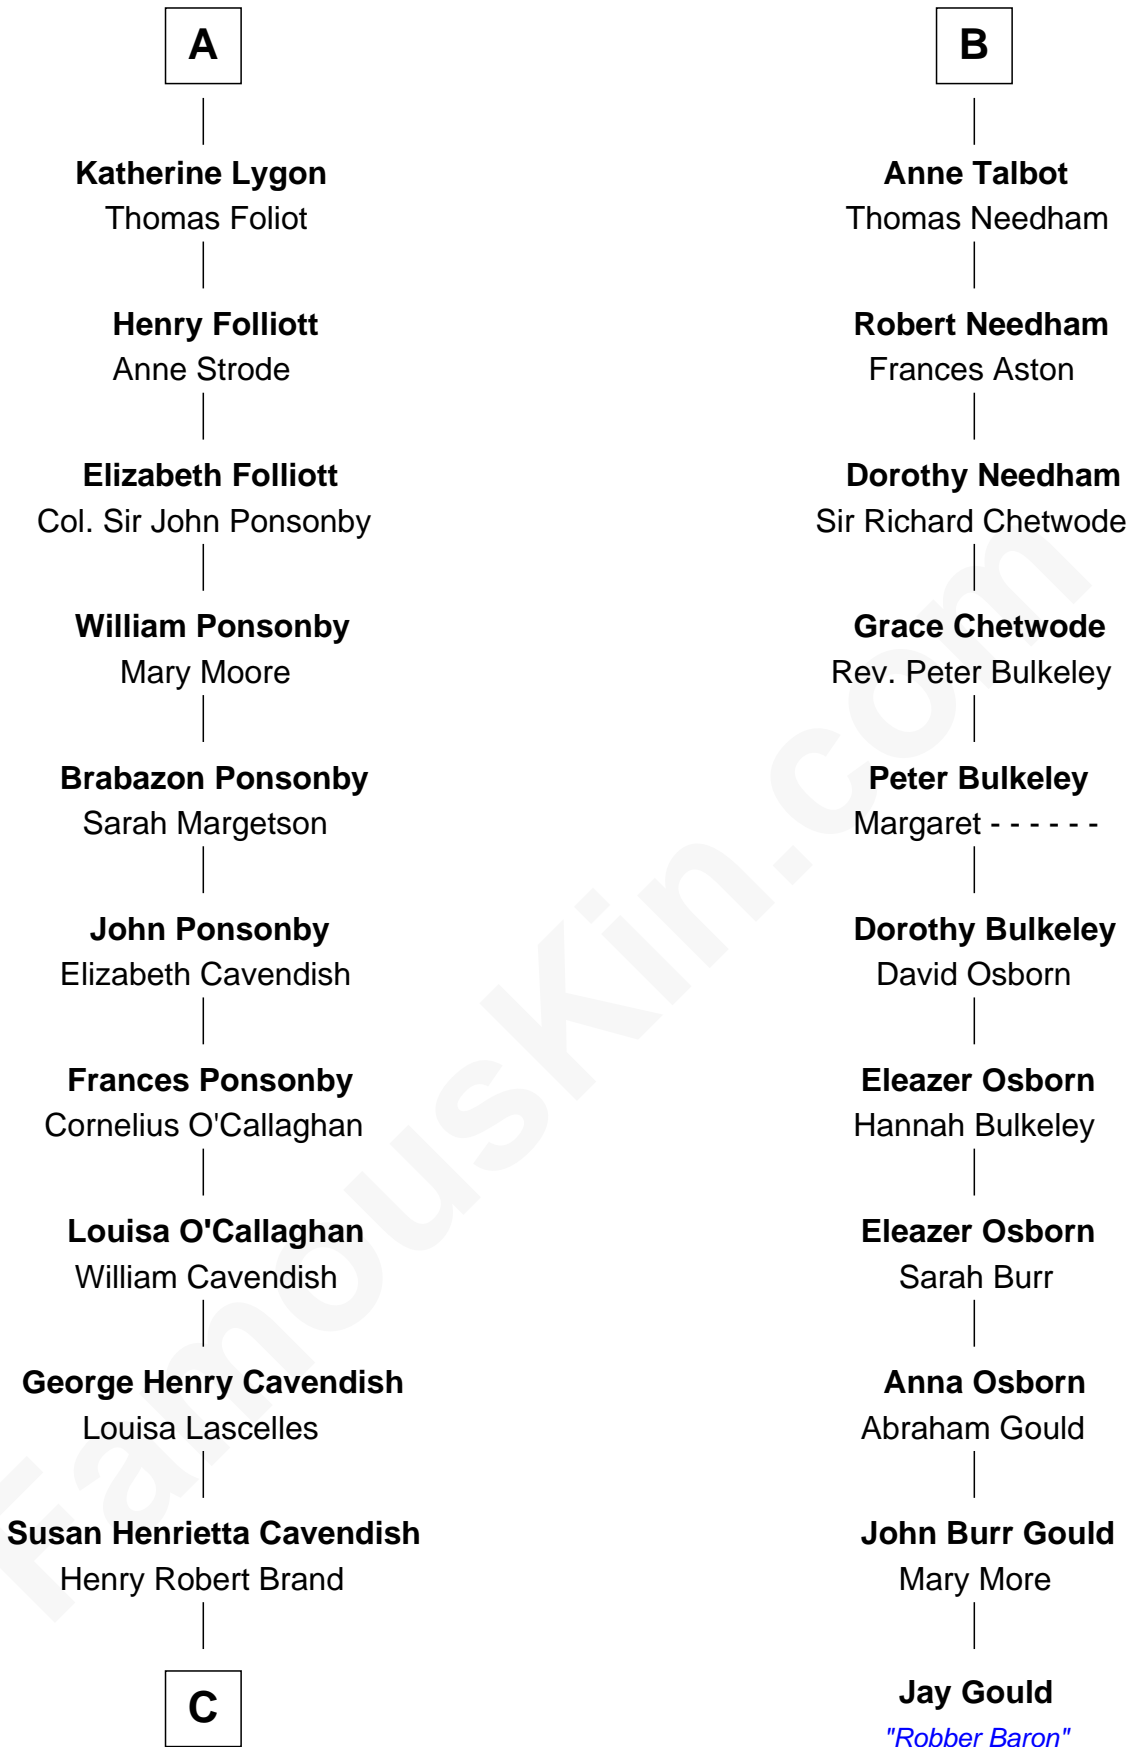

FamousKin.com Relationship Chart of

Sarah Ferguson

Duchess of York

17th cousin 3 times removed of

Jay Gould

American Railroad "Robber Baron"

Henry Plantagenet

Maud de Chaworth

C

—
Margaret Brand

Algernon Francis Holford Ferguson

—
Andrew Henry Ferguson

Marian Louisa Montagu-Douglas-Scott

—
Ronald Ivor Ferguson

Susan Mary Wright

—
Sarah Ferguson