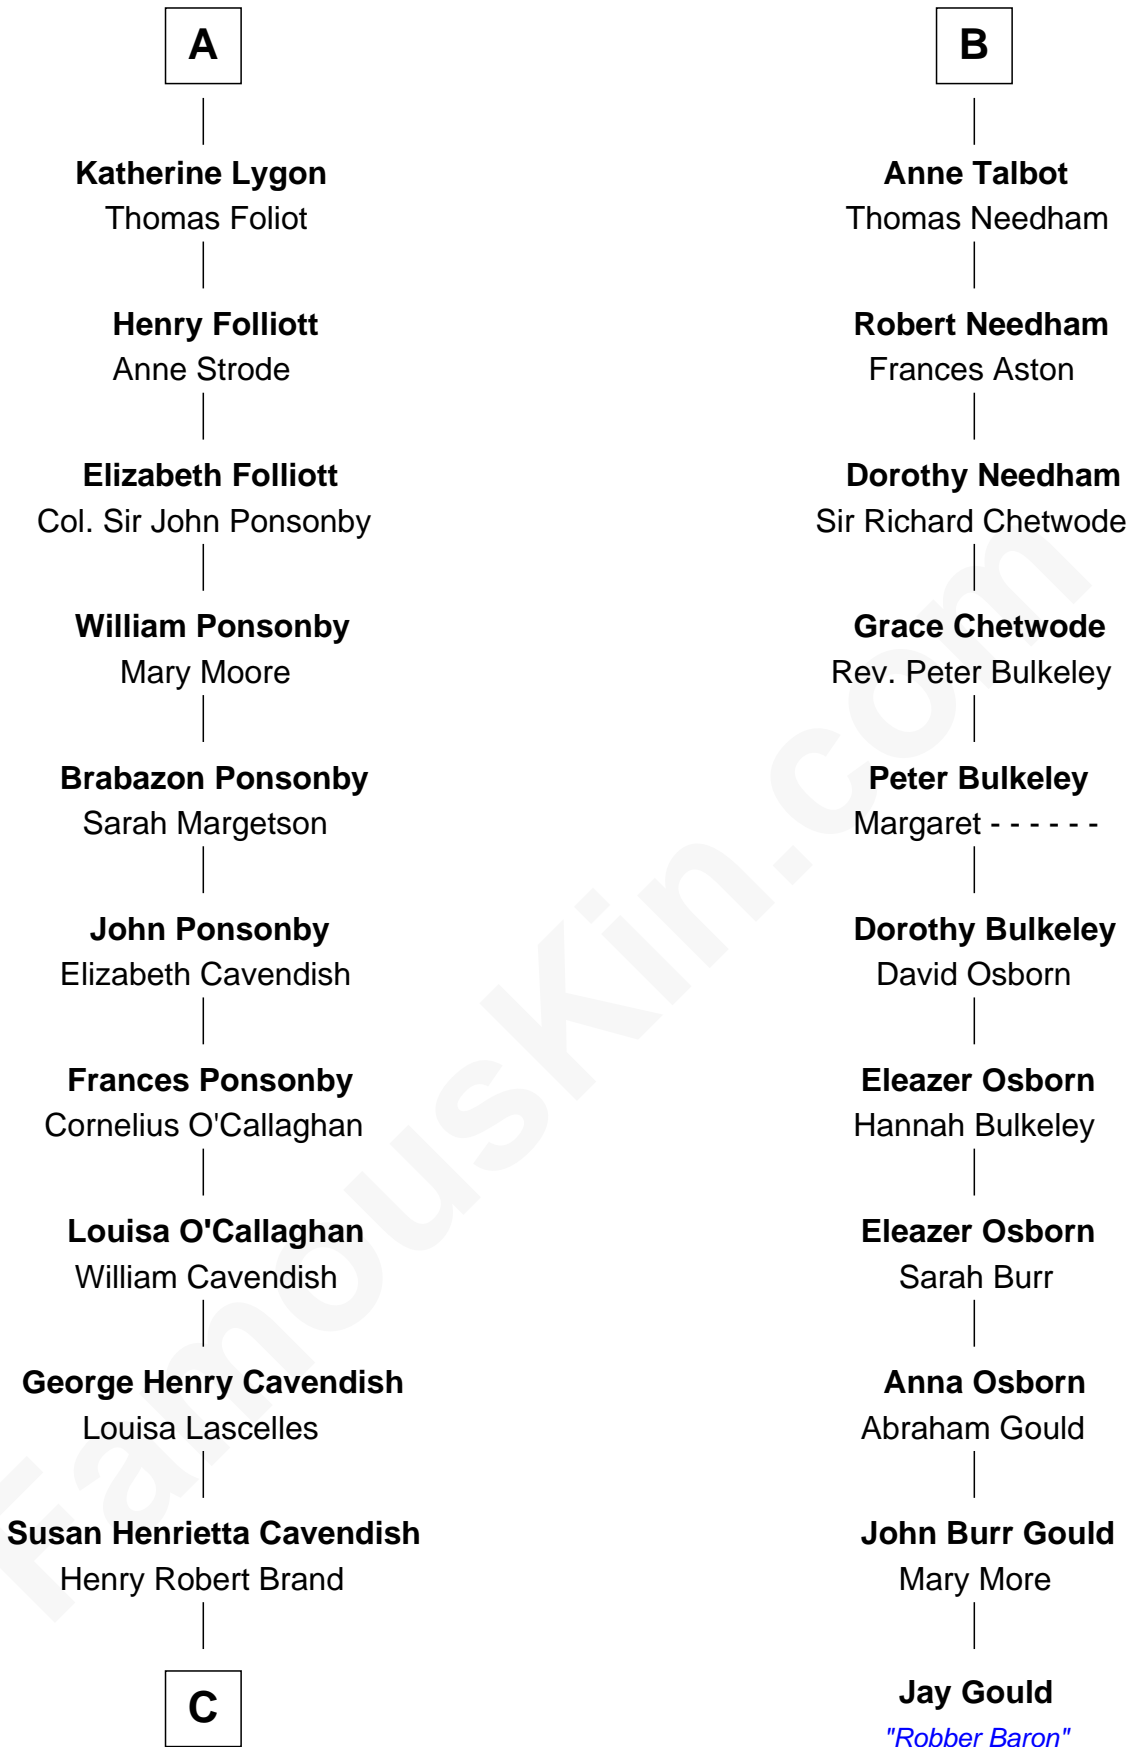

FamousKin.com Relationship Chart of

Sarah Ferguson

Duchess of York

17th cousin 3 times removed of

Jay Gould

American Railroad "Robber Baron"

Bartholomew de Badlesmere

Margaret de Clare

Elizabeth de Badlesmere

Sir William de Bohun

Elizabeth de Bohun

Sir Richard Fitzalan

Elizabeth Fitzalan

Sir Thomas Mowbray

Isabel Mowbray

Sir James Berkeley

John Talbot

Sir Gilbert Talbot

Audrey Cotton

Sir John Talbot

Margaret Troutbeck

B

C

—
Margaret Brand

Algernon Francis Holford Ferguson

—
Andrew Henry Ferguson

Marian Louisa Montagu-Douglas-Scott

—
Ronald Ivor Ferguson

Susan Mary Wright

—
Sarah Ferguson

Duchess of York

FamousKin.com