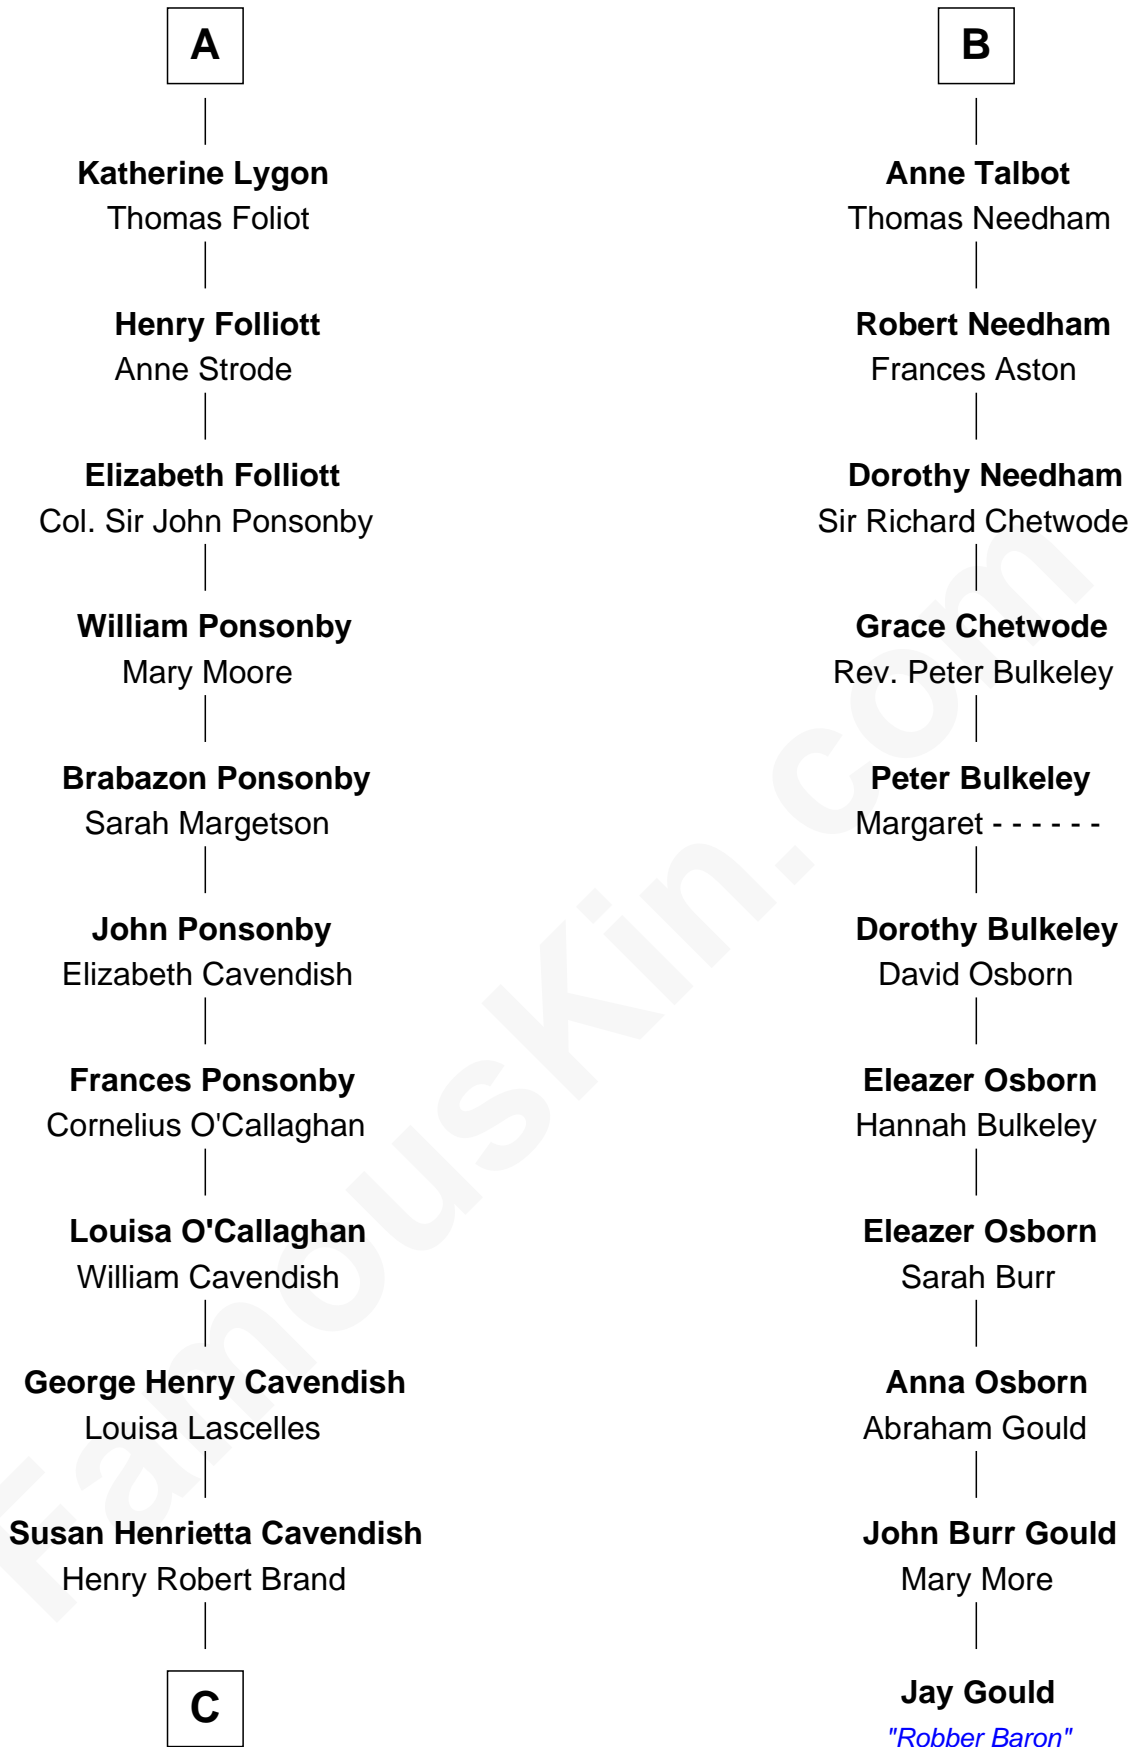

FamousKin.com Relationship Chart of

Sarah Ferguson

Duchess of York

17th cousin 3 times removed of

Jay Gould

American Railroad "Robber Baron"

Edmund Fitzalan

Alice de Warenne

Richard Fitzalan
Eleanor Plantagenet

Sir Richard Fitzalan
Elizabeth de Bohun

Elizabeth Fitzalan
Sir Thomas Mowbray

Isabel Mowbray
Sir James Berkeley

Maurice Berkeley
Isabel Mead

Anne Berkeley
Sir William Dennis

Eleanor Dennis
William Lygon

A

Richard Fitzalan
Eleanor Plantagenet

Sir Richard Fitzalan
Elizabeth de Bohun

Joan Fitzalan
Sir William Beauchamp

Joan Beauchamp
James Butler

Elizabeth Butler
John Talbot

Sir Gilbert Talbot
Audrey Cotton

Sir John Talbot
Margaret Troutbeck

B

C

—
Margaret Brand

Algernon Francis Holford Ferguson

—
Andrew Henry Ferguson

Marian Louisa Montagu-Douglas-Scott

—
Ronald Ivor Ferguson