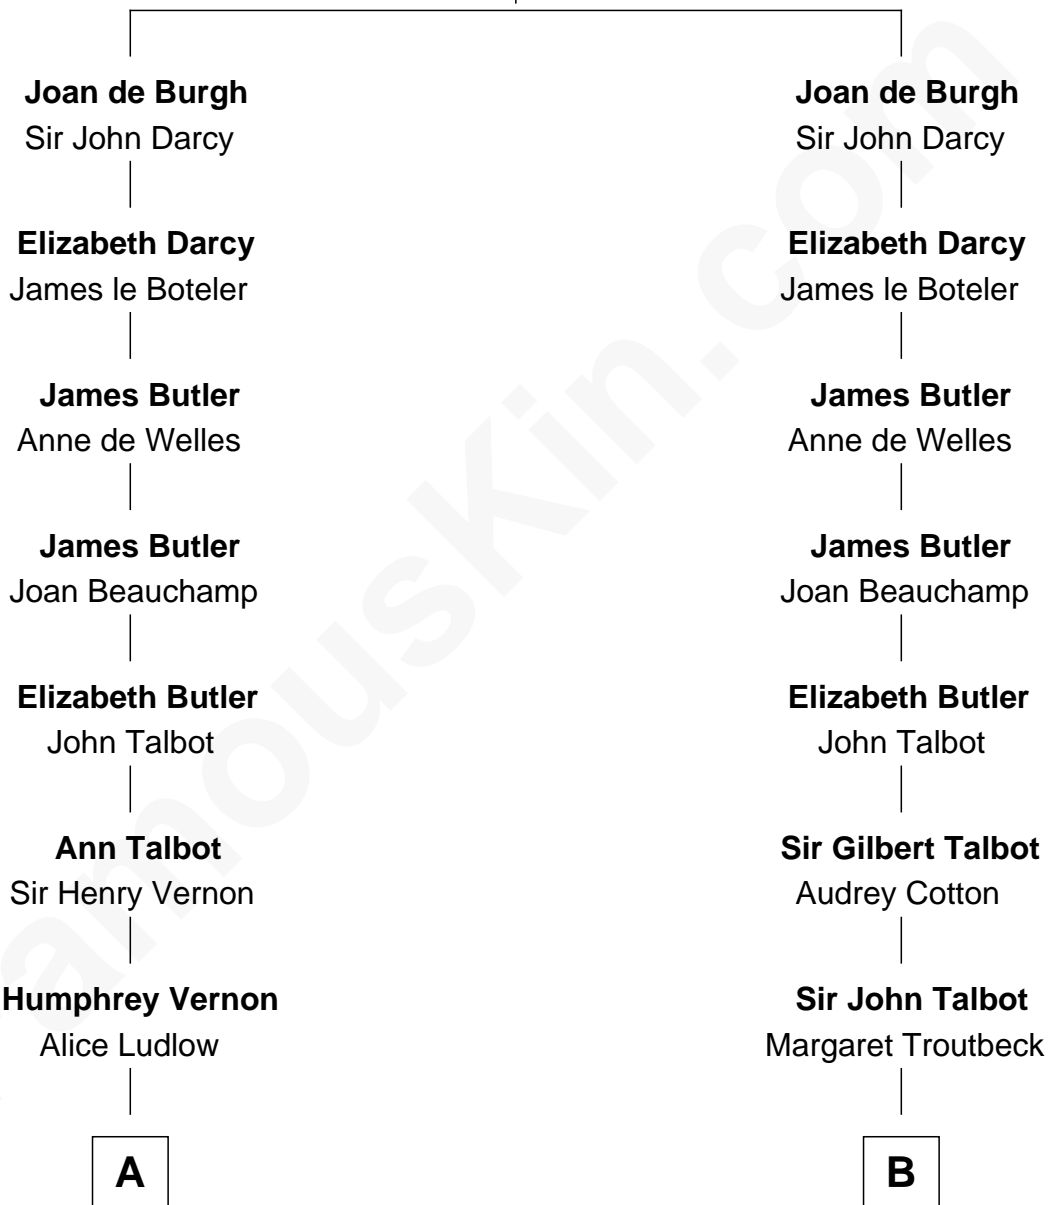

FamousKin.com Relationship Chart of

Sarah Ferguson

Duchess of York

17th cousin 4 times removed of

Jay Gould

American Railroad "Robber Baron"

Sir Richard de Burgh

Margaret - - - - -

C

—
Louisa Jane Hamilton

William Henry Walter Montagu-Douglas-Scott

—
Herbert Andrew Montagu-Douglas-Scott

Marie Josephine Edwards

—
Marian Louisa Montagu-Douglas-Scott

Andrew Henry Ferguson

—
Ronald Ivor Ferguson

Susan Mary Wright

—
Sarah Ferguson

Duchess of York