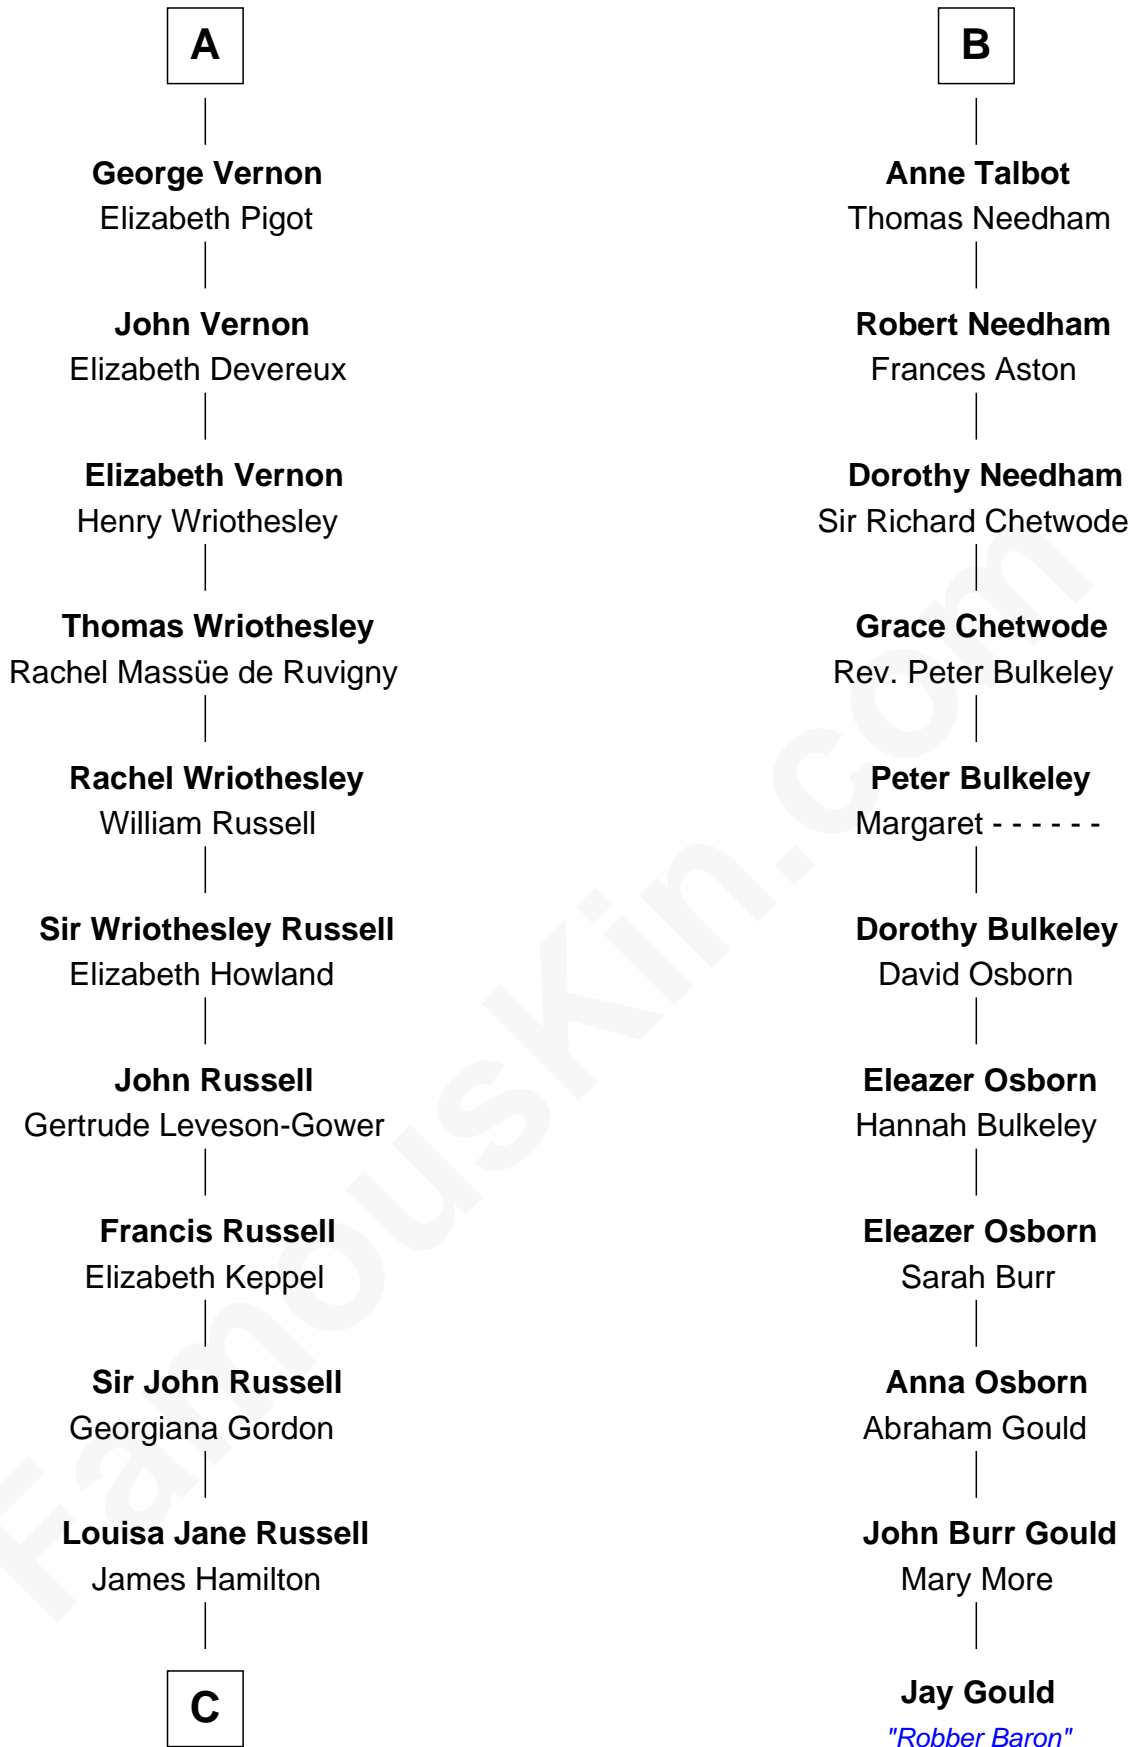

FamousKin.com Relationship Chart of

Sarah Ferguson

Duchess of York

17th cousin 4 times removed of

Jay Gould

American Railroad "Robber Baron"

C

—
Louisa Jane Hamilton

William Henry Walter Montagu-Douglas-Scott

—
Herbert Andrew Montagu-Douglas-Scott

Marie Josephine Edwards

—
Marian Louisa Montagu-Douglas-Scott

Andrew Henry Ferguson

—
Ronald Ivor Ferguson

Susan Mary Wright

—
Sarah Ferguson

Duchess of York