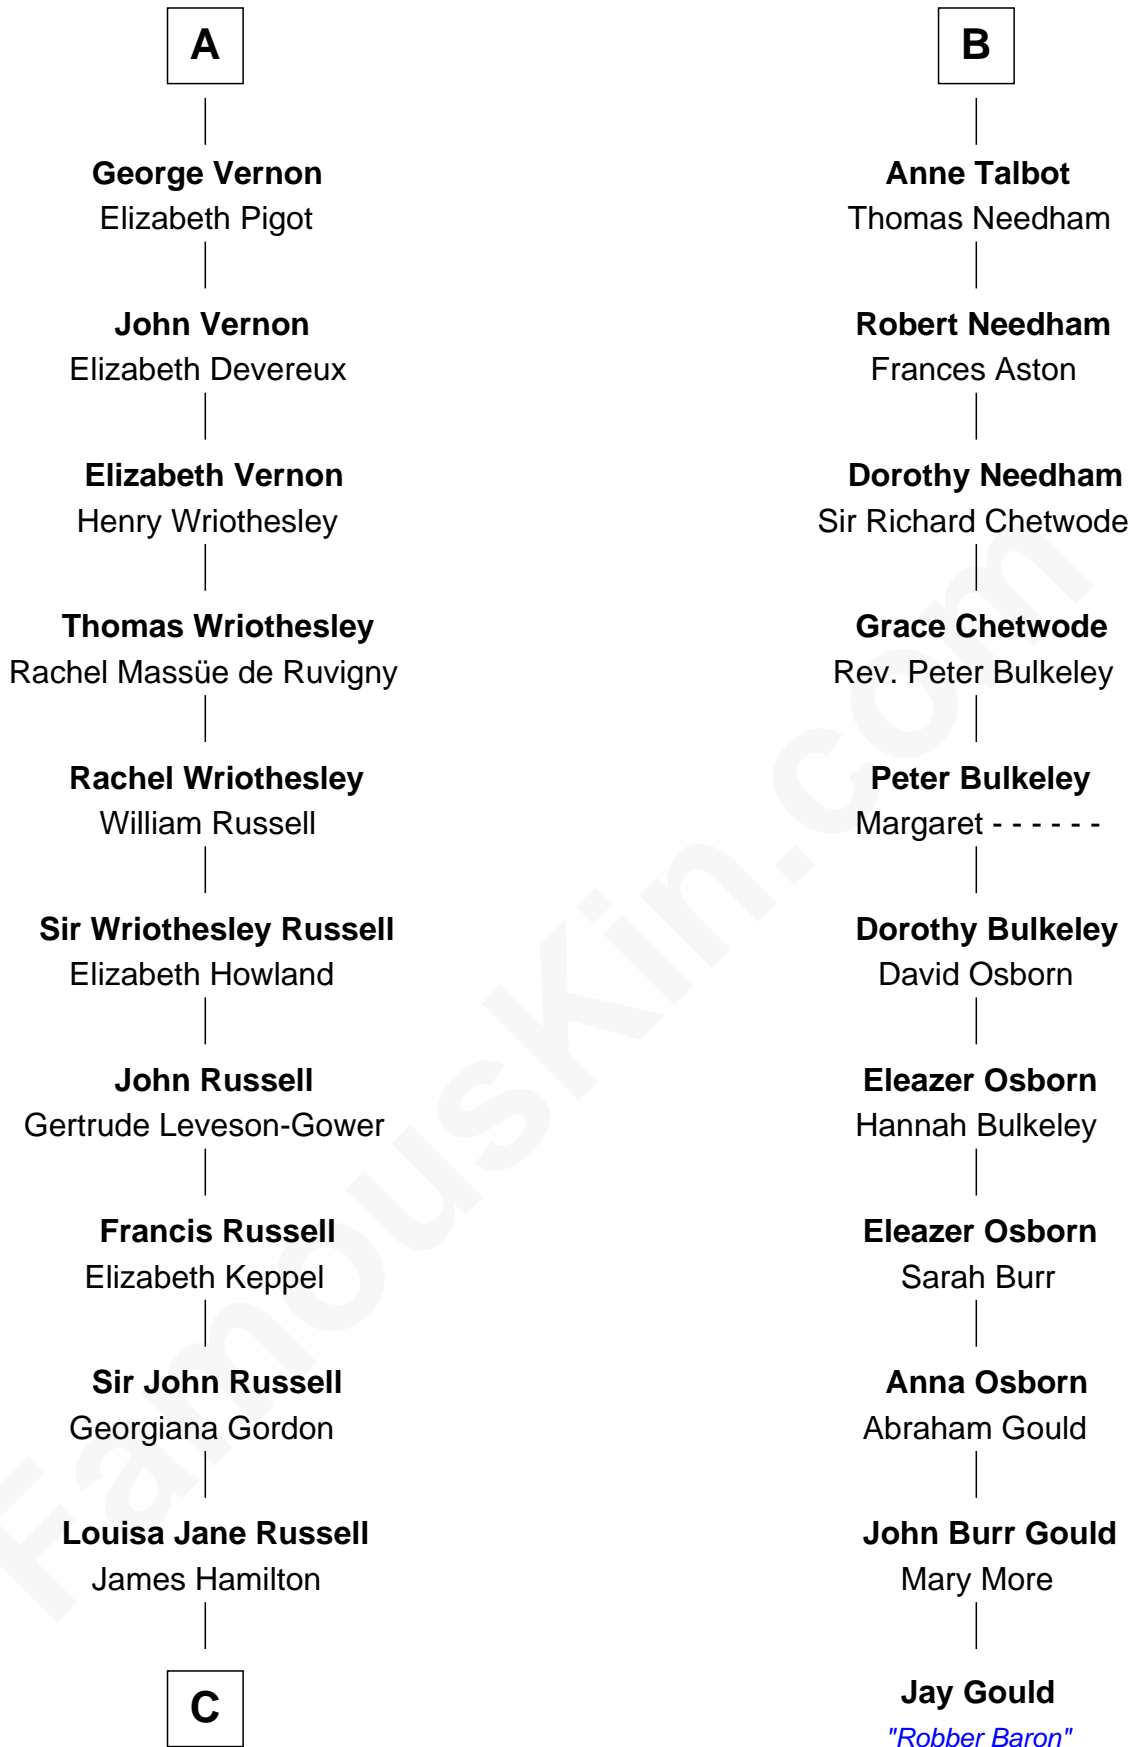

FamousKin.com Relationship Chart of

Sarah Ferguson

Duchess of York

17th cousin 4 times removed of

Jay Gould

American Railroad "Robber Baron"

Sir Roger Darcy

Isabel de Aton

C

—
Louisa Jane Hamilton

William Henry Walter Montagu-Douglas-Scott

—
Herbert Andrew Montagu-Douglas-Scott

Marie Josephine Edwards

—
Marian Louisa Montagu-Douglas-Scott

Andrew Henry Ferguson

—
Ronald Ivor Ferguson

Susan Mary Wright

—
Sarah Ferguson

Duchess of York