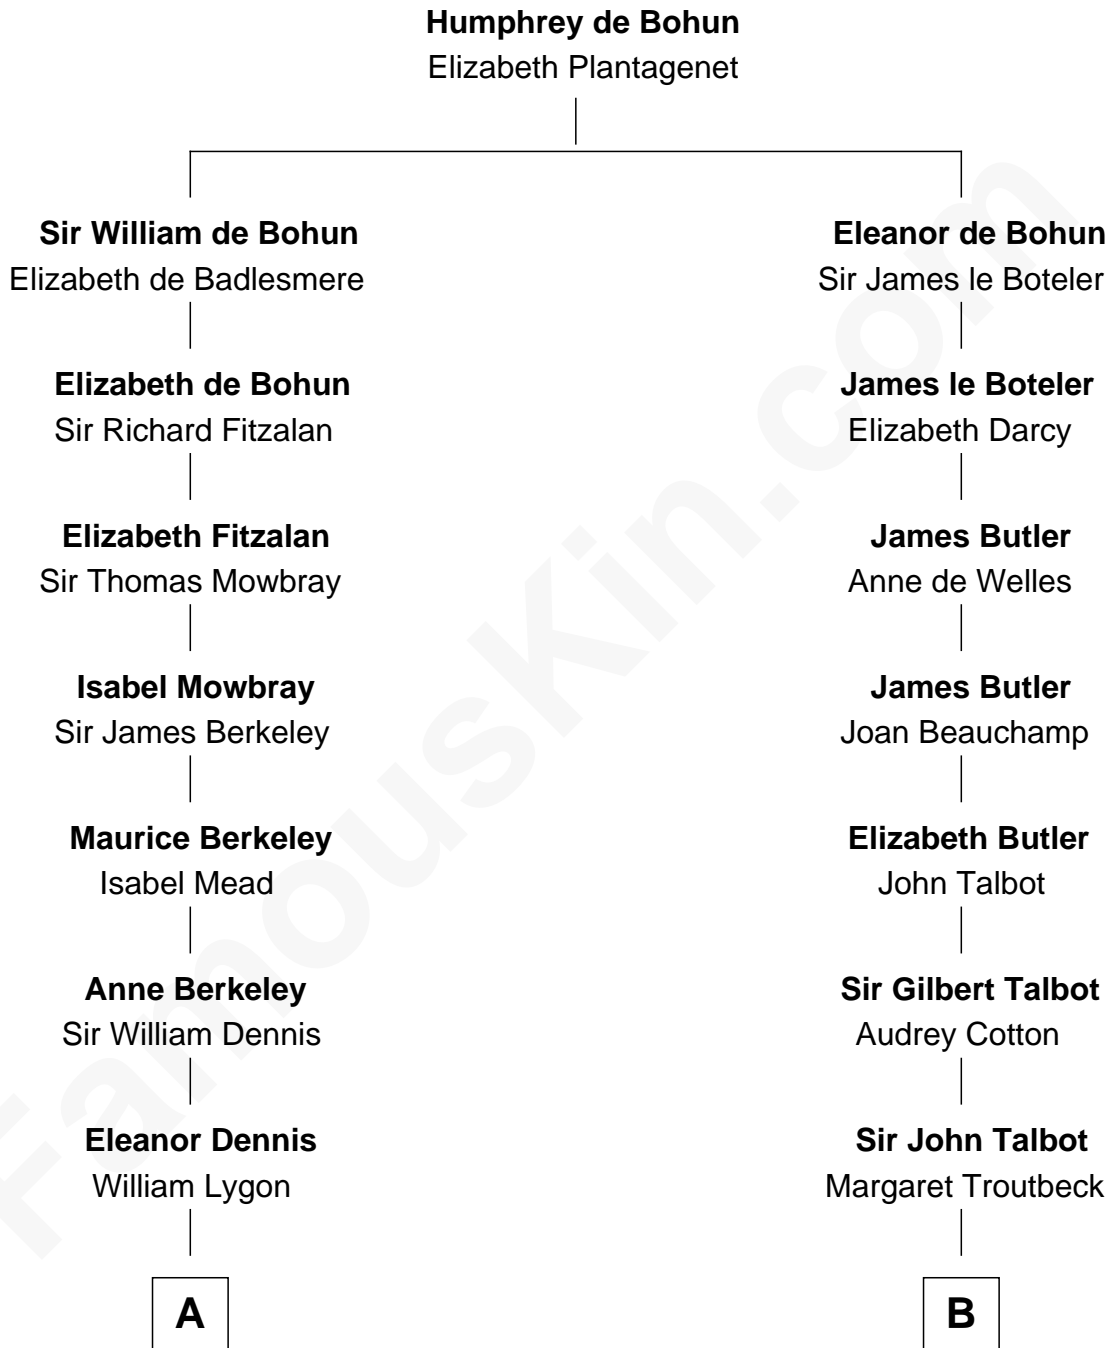

**FamousKin.com**  
**Relationship Chart of**  
**Sarah Ferguson**  
*Duchess of York*

**17th cousin 3 times removed of**  
**Jay Gould**  
*American Railroad "Robber Baron"*

**C**

—  
**Margaret Brand**

Algernon Francis Holford Ferguson

—  
**Andrew Henry Ferguson**

Marian Louisa Montagu-Douglas-Scott

—  
**Ronald Ivor Ferguson**

Susan Mary Wright

—  
**Sarah Ferguson**

*Duchess of York*

FamousKin.com