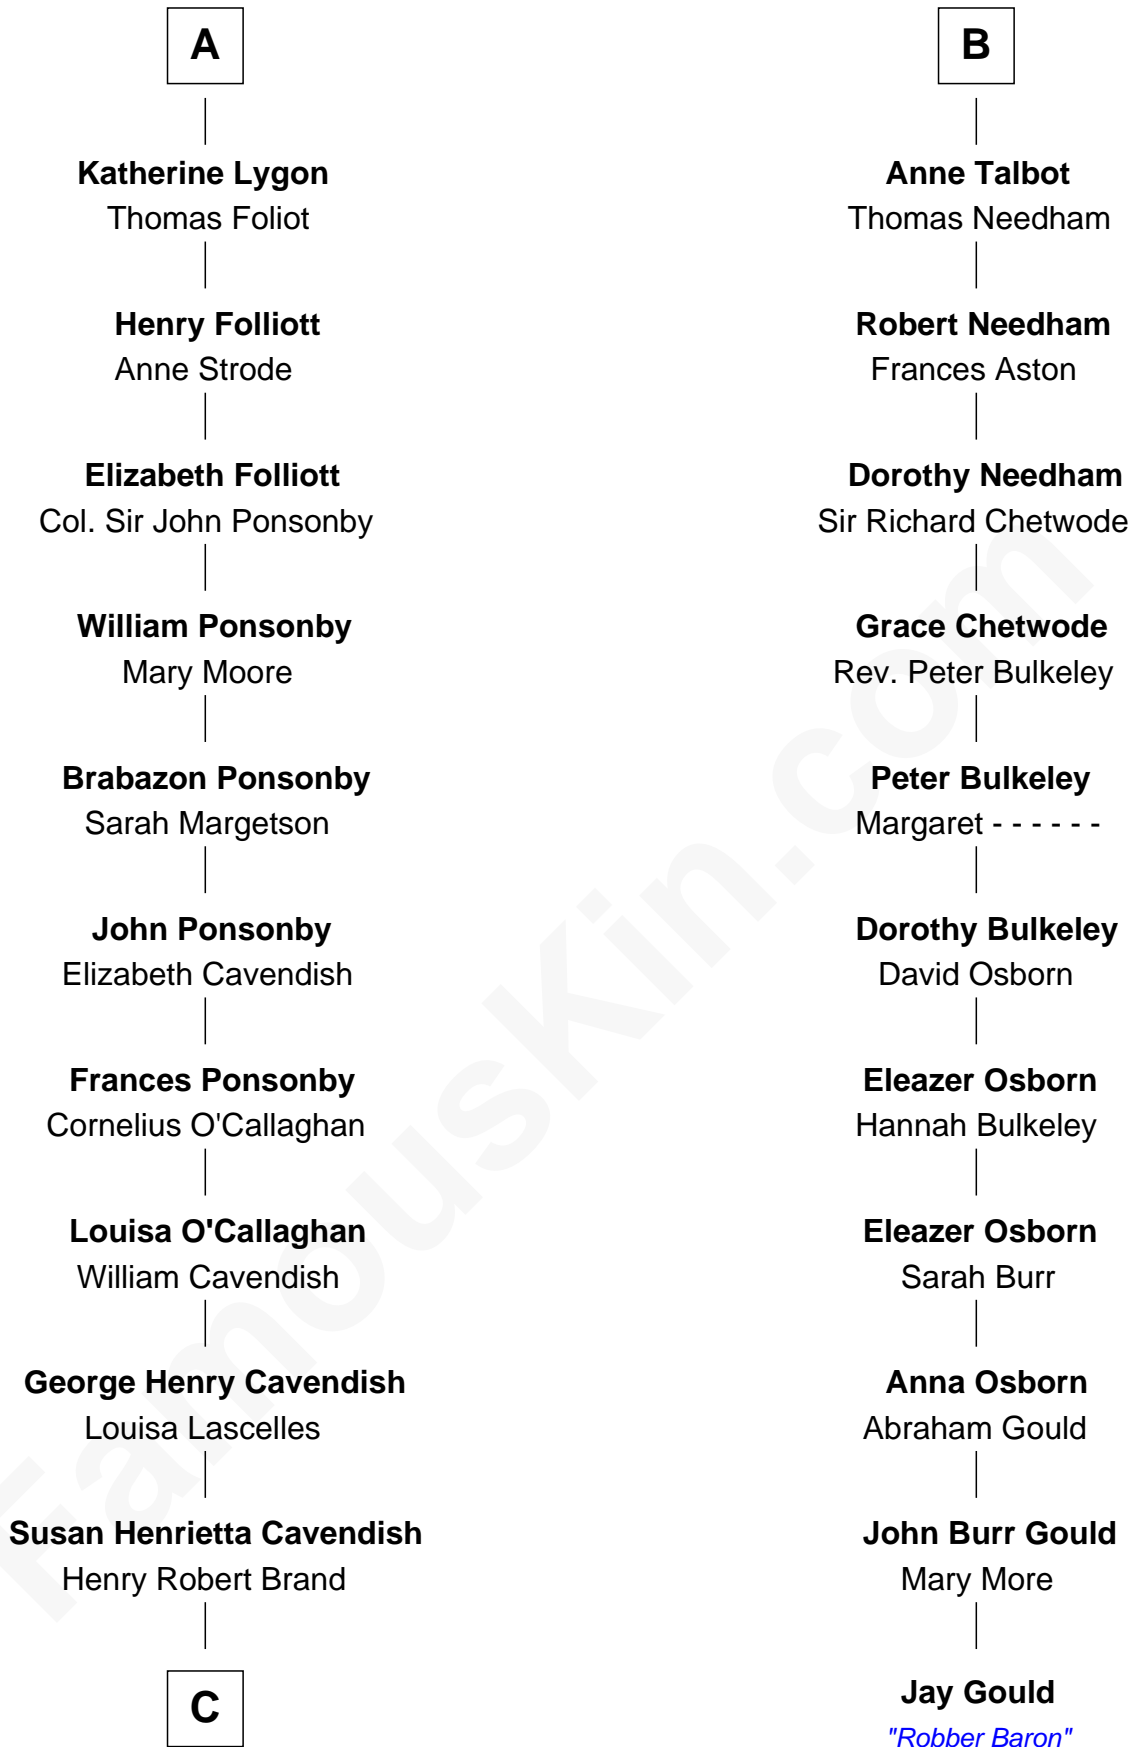

**FamousKin.com**  
**Relationship Chart of**  
**Sarah Ferguson**  
*Duchess of York*

**17th cousin 3 times removed of**  
**Jay Gould**  
*American Railroad "Robber Baron"*

**C**

—  
**Margaret Brand**

Algernon Francis Holford Ferguson

—  
**Andrew Henry Ferguson**

Marian Louisa Montagu-Douglas-Scott

—  
**Ronald Ivor Ferguson**

Susan Mary Wright

—  
**Sarah Ferguson**

*Duchess of York*

FamousKin.com