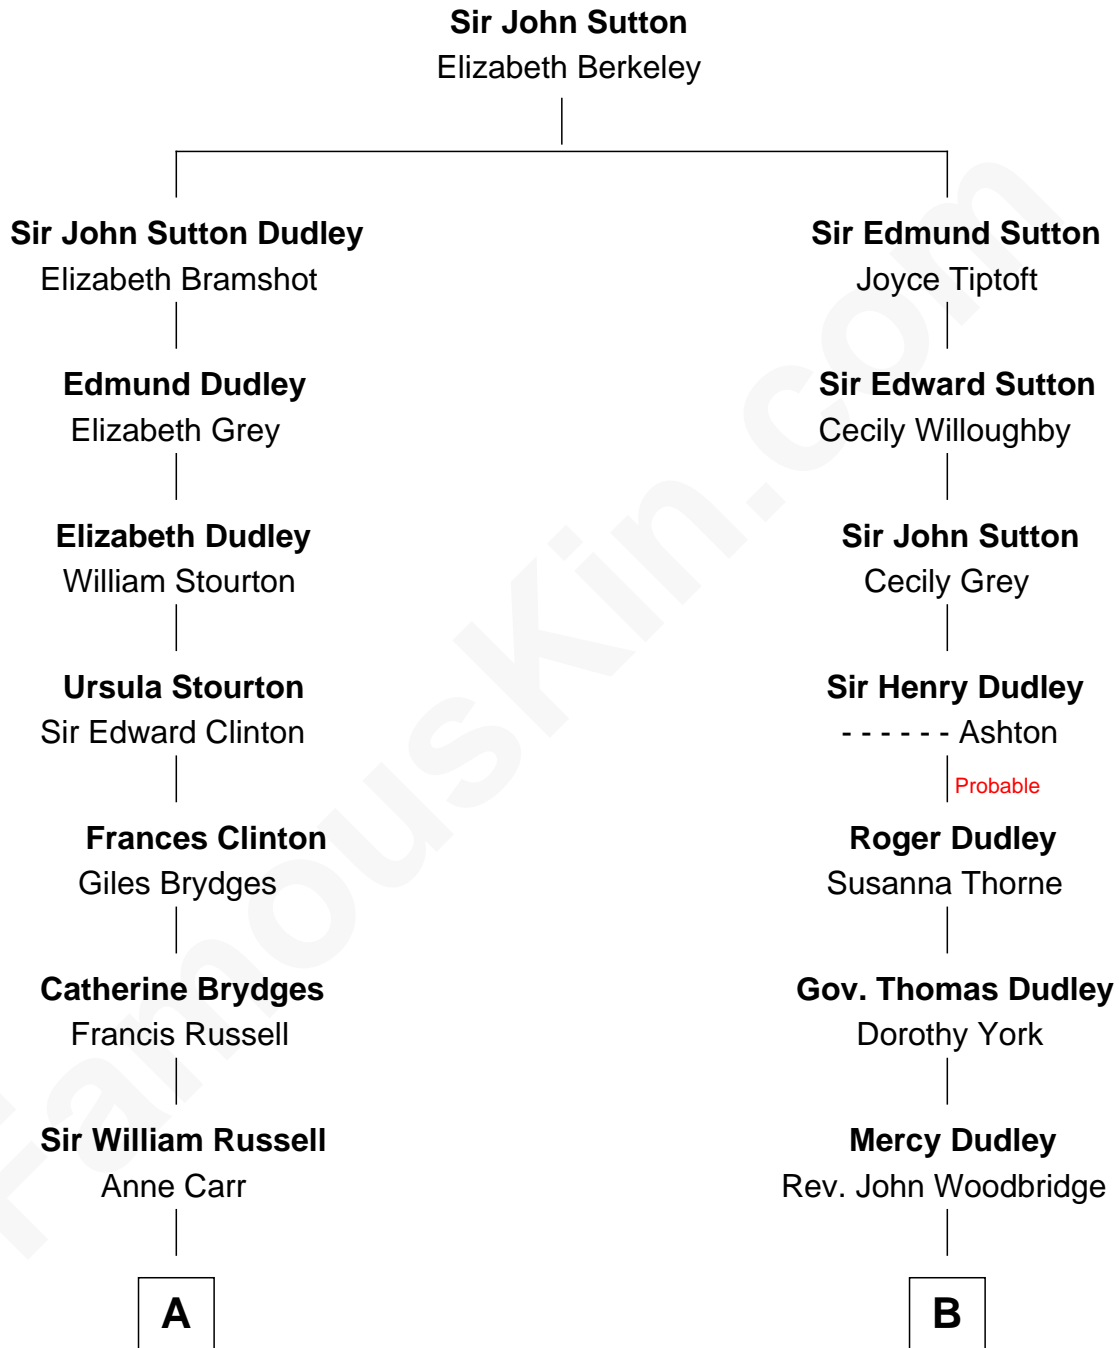

FamousKin.com Relationship Chart of

Sarah Ferguson

Duchess of York

13th cousin 4 times removed of

William Marsh Rice

Founder of Rice University

Sarah Ferguson photo by [Norbert Aepli](#) (CC BY 3.0)