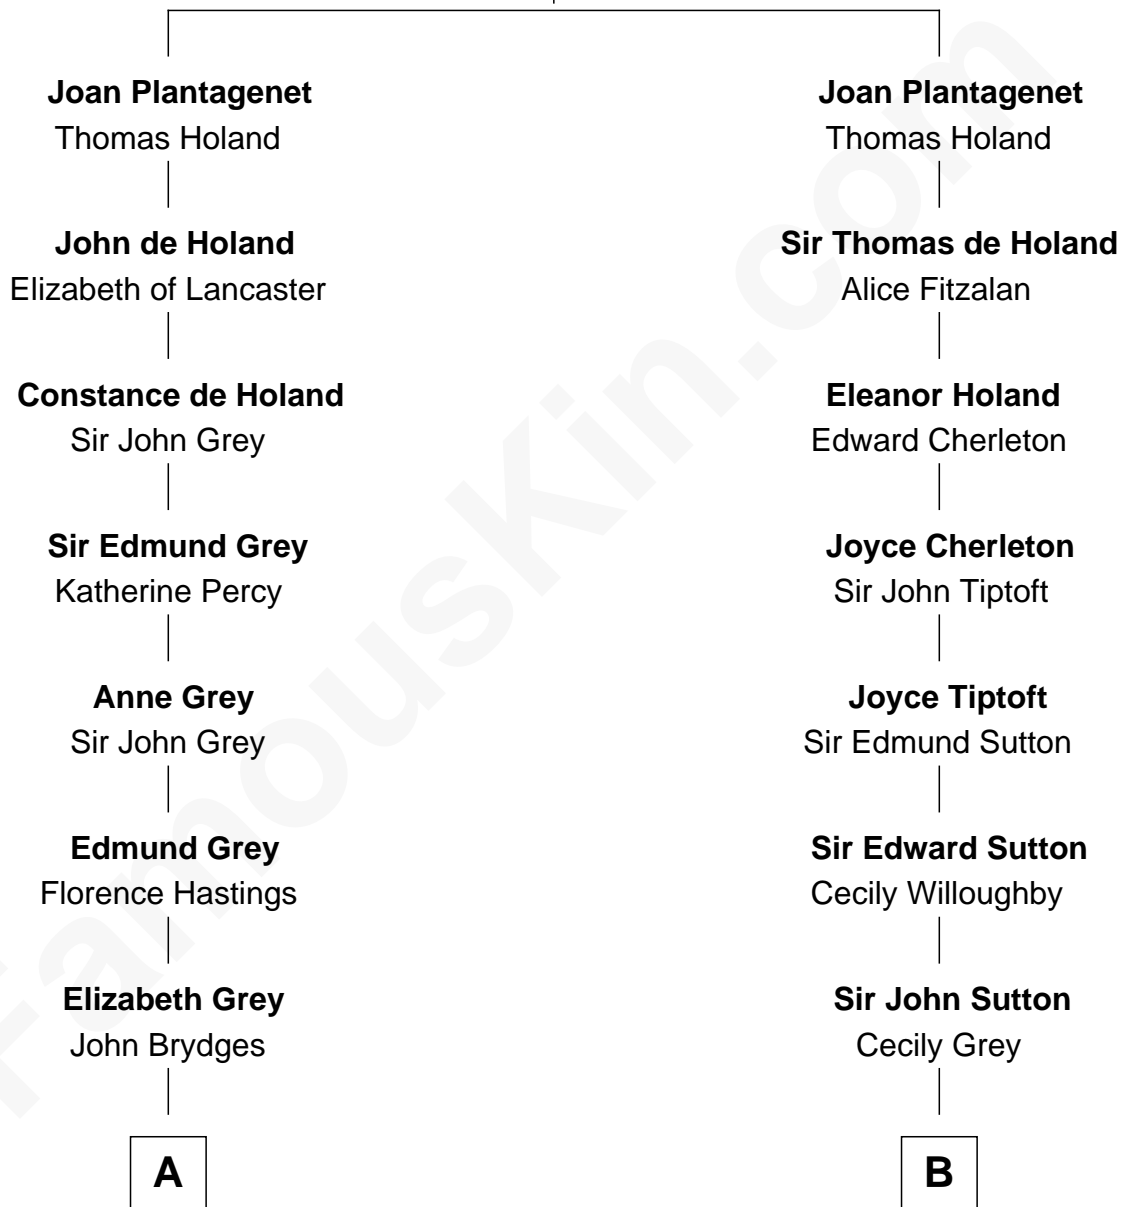

# FamousKin.com Relationship Chart of

**Sarah Ferguson**

*Duchess of York*

17th cousin 4 times removed of

**William Marsh Rice**

*Founder of Rice University*

**Edmund of Woodstock**

Margaret Wake

**C**

**Louisa Jane Hamilton**

William Henry Walter Montagu-Douglas-Scott

**Herbert Andrew Montagu-Douglas-Scott**

Marie Josephine Edwards

**Marian Louisa Montagu-Douglas-Scott**

Andrew Henry Ferguson

**Ronald Ivor Ferguson**

Susan Mary Wright

**Sarah Ferguson**

*Duchess of York*

Sarah Ferguson photo by [Norbert Aepli](#) (CC BY 3.0)