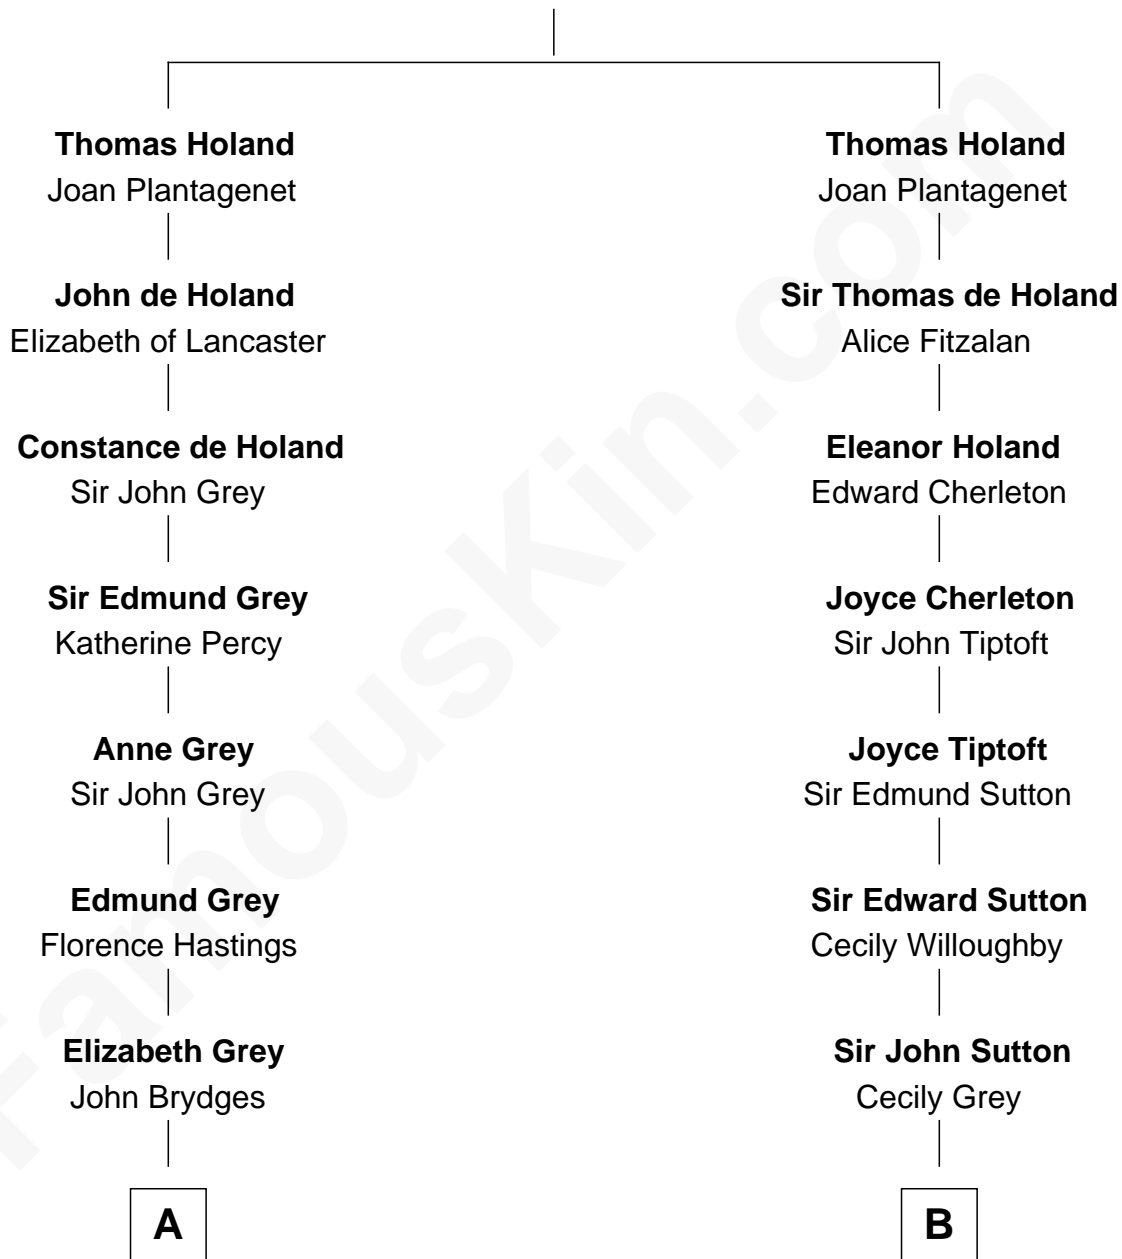

FamousKin.com Relationship Chart of

Sarah Ferguson

Duchess of York

17th cousin 4 times removed of

William Marsh Rice

Founder of Rice University

Sir Robert de Holland

Maude la Zouche

C

Louisa Jane Hamilton

William Henry Walter Montagu-Douglas-Scott

Herbert Andrew Montagu-Douglas-Scott

Marie Josephine Edwards

Marian Louisa Montagu-Douglas-Scott

Andrew Henry Ferguson

Ronald Ivor Ferguson

Susan Mary Wright

Sarah Ferguson

Duchess of York