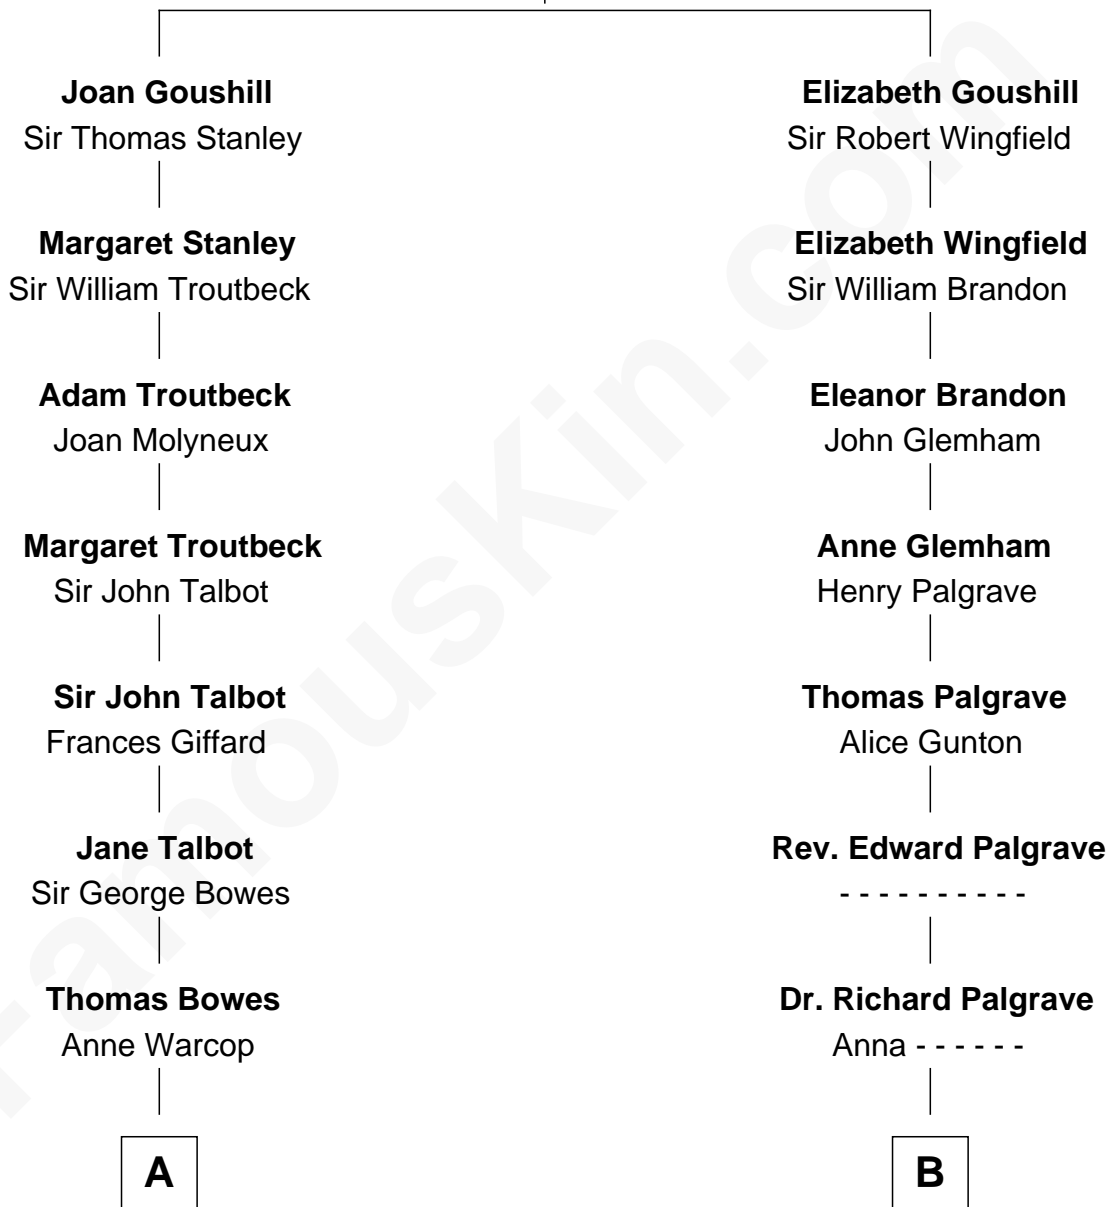

FamousKin.com Relationship Chart of

Sarah Ferguson

Duchess of York

14th cousin 5 times removed of

William Marsh Rice

Founder of Rice University

Sir Robert Goushill

Elizabeth Fitzalan

A

Thomas Bowes
Anne Maxton

Sir William Bowes
Elizabeth Blakiston

Anne Bowes
Edward Chaloner

William Chaloner
Mary Finney

Anne Chaloner
Edward Lascelles

Frances Lascelles
Lt. Col. John Douglas

Harriet Douglas
James Hamilton