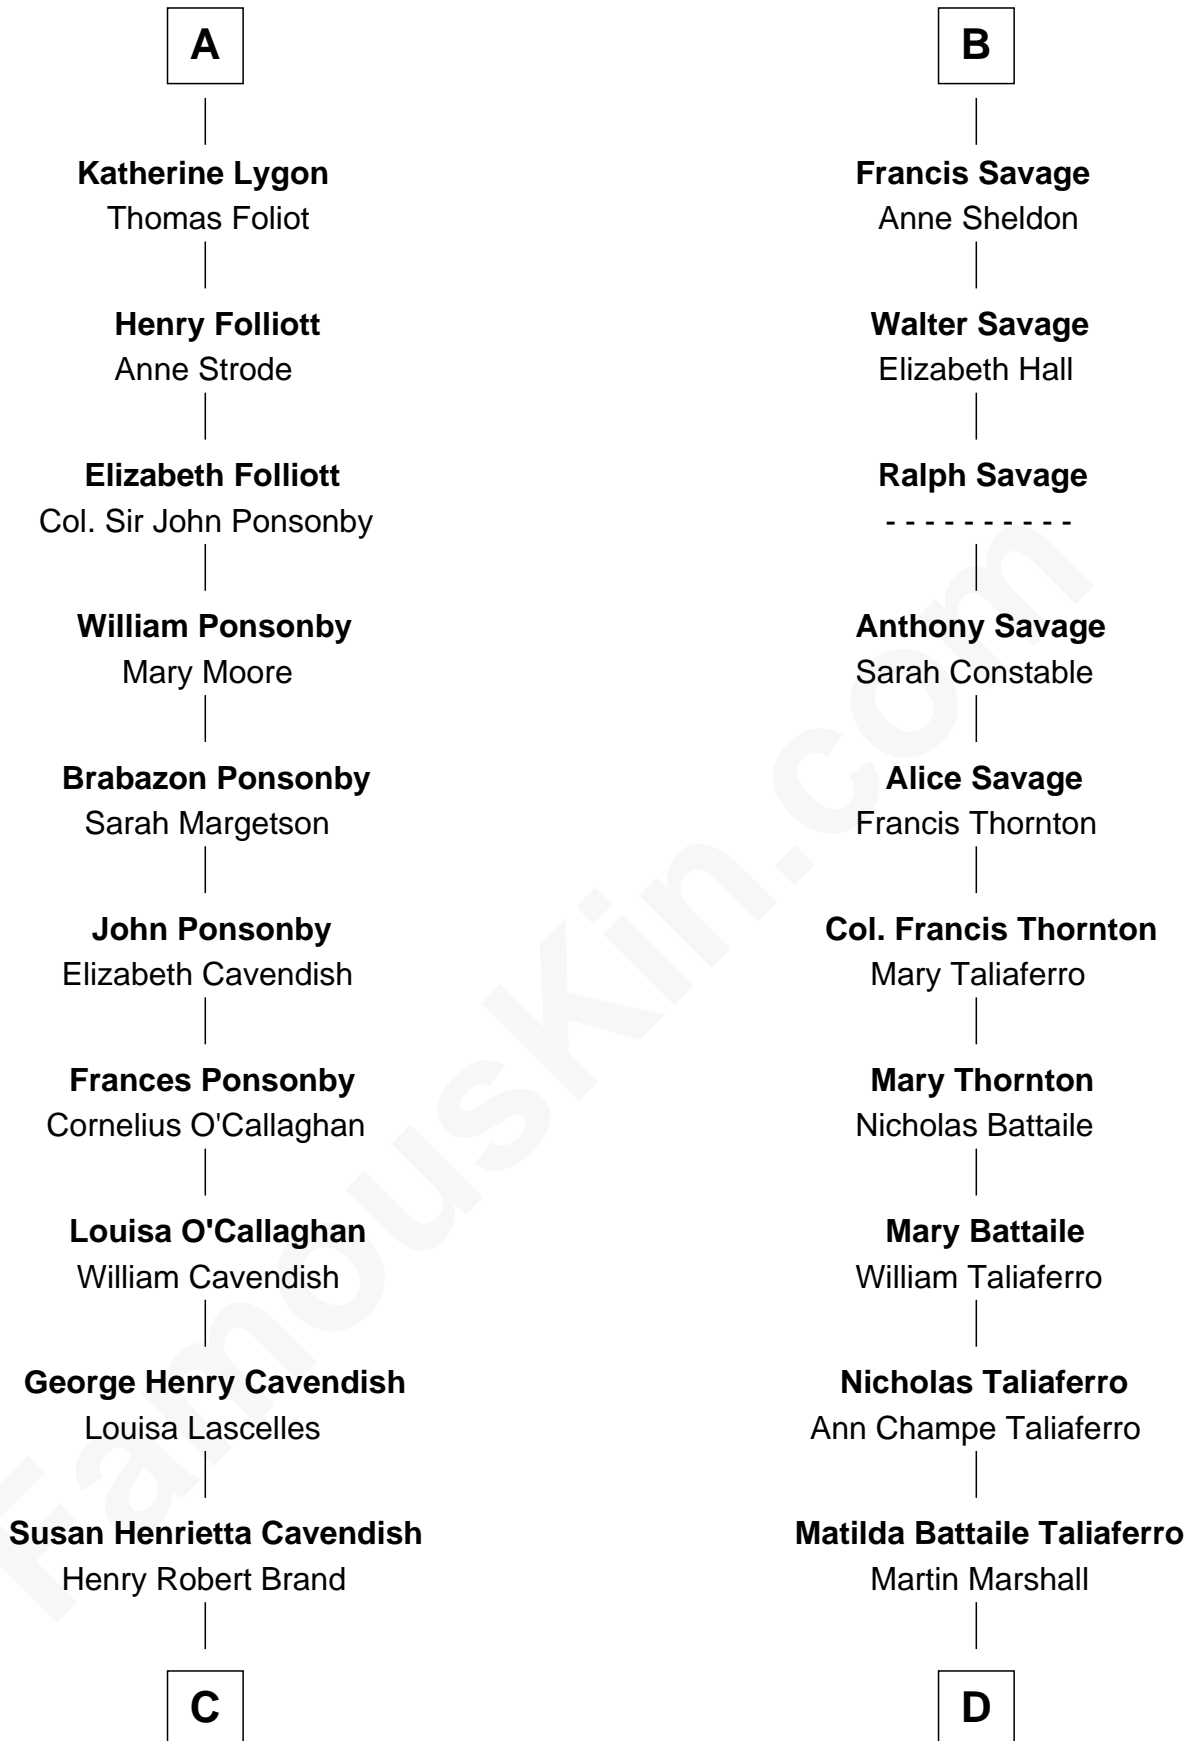

FamousKin.com Relationship Chart of

Sarah Ferguson

Duchess of York

19th cousin 1 time removed of

General George C. Marshall

Author of "The Marshall Plan"

Henry Plantagenet

Maud de Chaworth

Maurice Berkeley

Isabel Mead

Anne Berkeley

Sir William Dennis

Eleanor Dennis

William Lygon

A

Eleanor Plantagenet

Sir John Savage

Sir Christopher Savage

Anne Stanley

Sir Christopher Savage

Anne Lygon

B

C

Margaret Brand
Algernon Francis Holford Ferguson

Andrew Henry Ferguson
Marian Louisa Montagu-Douglas-Scott

Ronald Ivor Ferguson
Susan Mary Wright

Sarah Ferguson
Duchess of York

D

William Champe Marshall
Susan Myers

George Catlett Marshall
Laura Emily Bradford