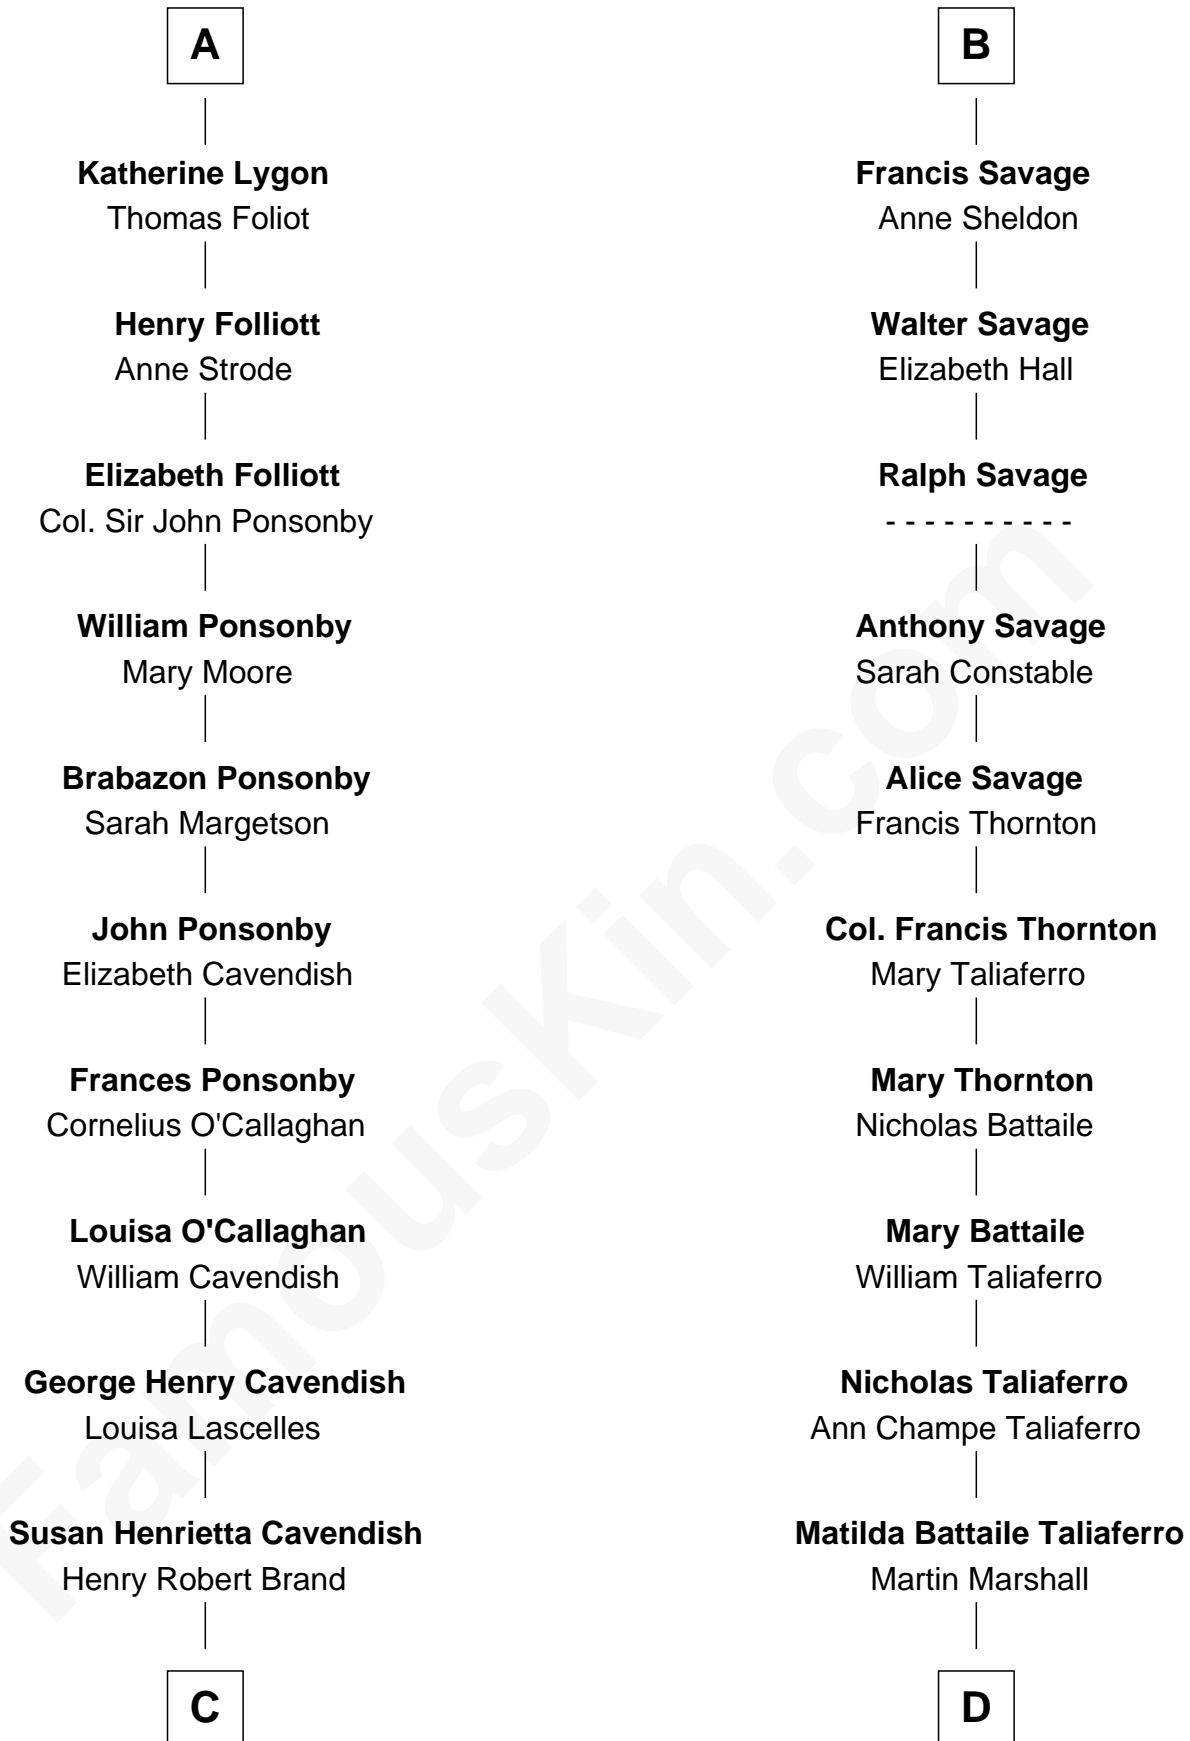

FamousKin.com Relationship Chart of

Sarah Ferguson

Duchess of York

19th cousin 1 time removed of

General George C. Marshall

Author of "The Marshall Plan"

Bartholomew de Badlesmere

Margaret de Clare

Sir William de Bohun

Elizabeth de Bohun

Sir Richard Fitzalan

Elizabeth Fitzalan

Sir Robert Goushill

Joan Goushill

Sir Thomas Stanley

Katherine Stanley

Sir John Savage

Sir Christopher Savage

Anne Stanley

Sir Christopher Savage

Anne Lygon

B

C

Margaret Brand
Algernon Francis Holford Ferguson

Andrew Henry Ferguson
Marian Louisa Montagu-Douglas-Scott

Ronald Ivor Ferguson
Susan Mary Wright

Sarah Ferguson
Duchess of York

D

William Champe Marshall
Susan Myers

George Catlett Marshall
Laura Emily Bradford