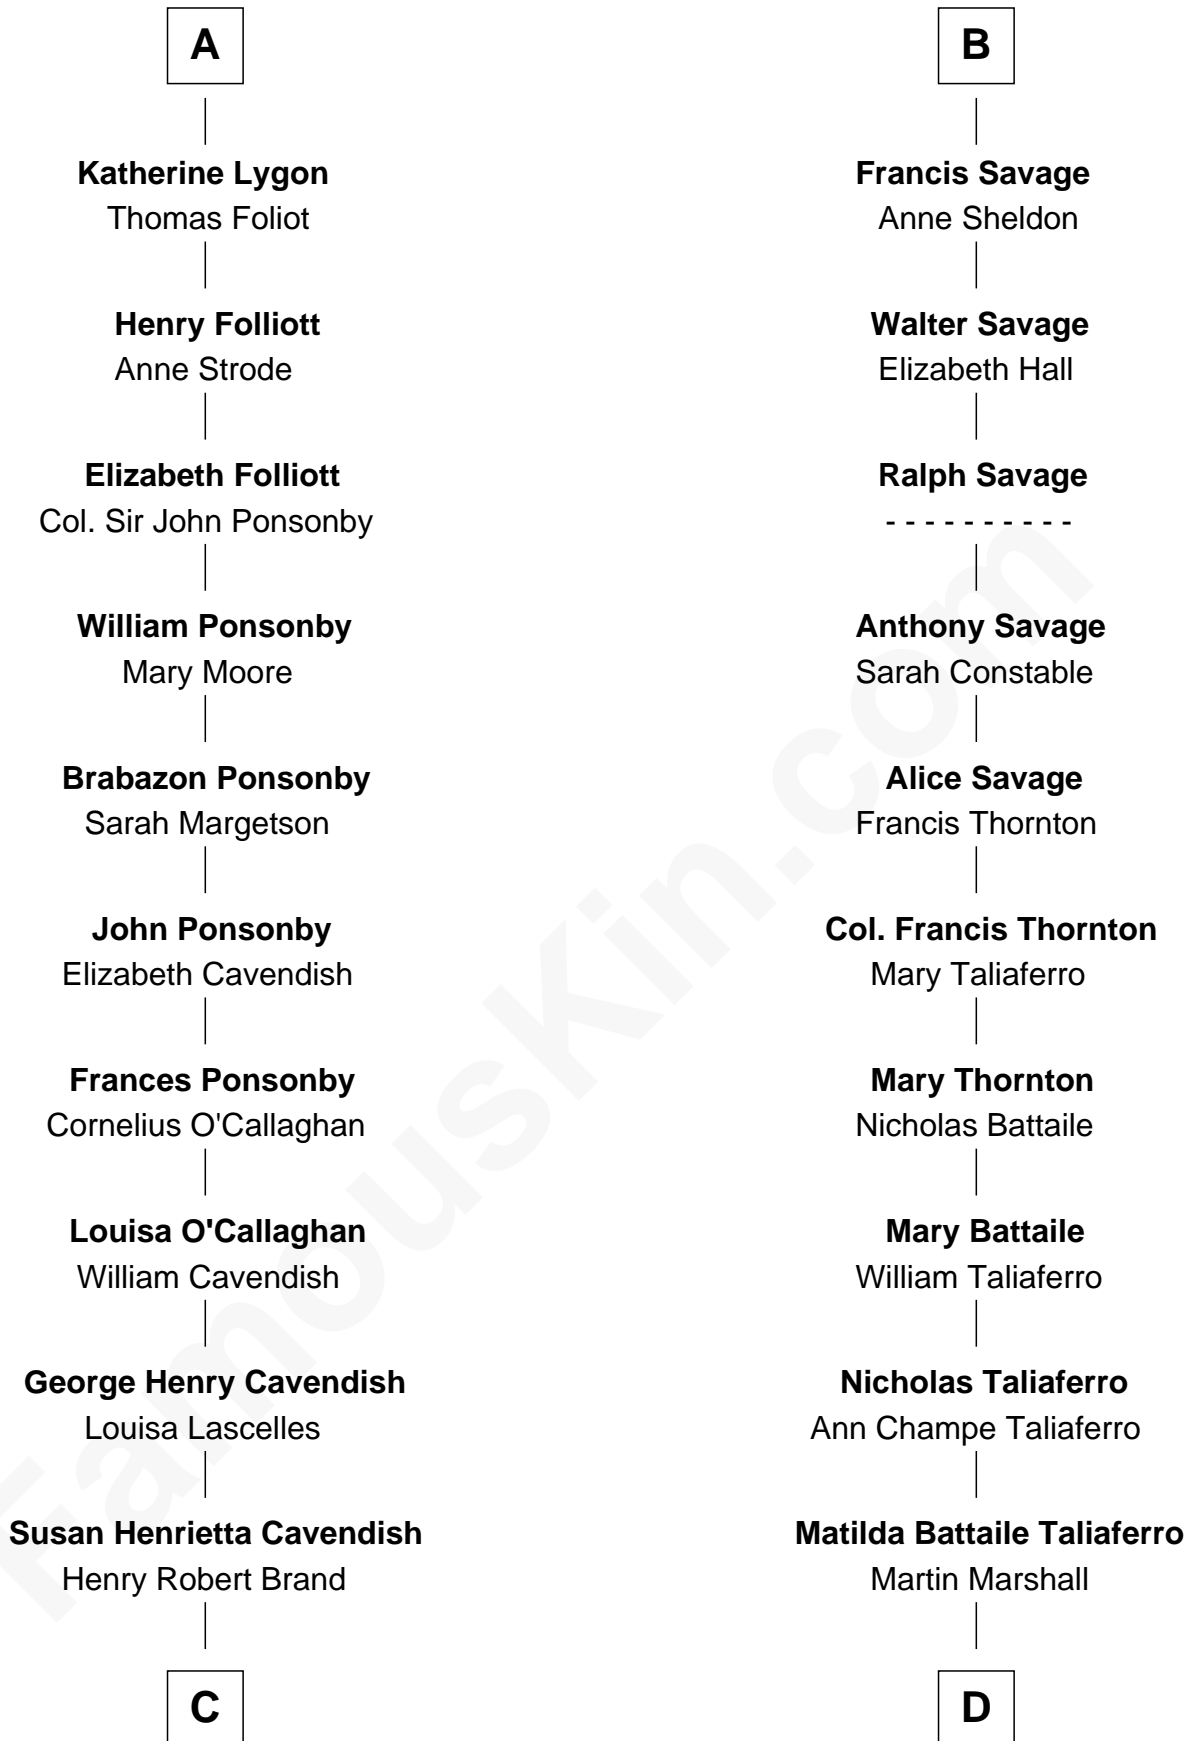

FamousKin.com Relationship Chart of

Sarah Ferguson

Duchess of York

19th cousin 1 time removed of

General George C. Marshall

Author of "The Marshall Plan"

Edmund Fitzalan

Alice de Warenne

Richard Fitzalan
Eleanor Plantagenet

Sir Richard Fitzalan
Elizabeth de Bohun

Elizabeth Fitzalan
Sir Thomas Mowbray

Isabel Mowbray
Sir James Berkeley

Maurice Berkeley
Isabel Mead

Anne Berkeley
Sir William Dennis

Eleanor Dennis
William Lygon

A

Richard Fitzalan
Eleanor Plantagenet

Sir Richard Fitzalan
Elizabeth de Bohun

Elizabeth Fitzalan
Sir Robert Goushill

Joan Goushill
Sir Thomas Stanley

Katherine Stanley
Sir John Savage

Sir Christopher Savage
Anne Stanley

Sir Christopher Savage
Anne Lygon

B

C

Margaret Brand
Algernon Francis Holford Ferguson

Andrew Henry Ferguson
Marian Louisa Montagu-Douglas-Scott

Ronald Ivor Ferguson
Susan Mary Wright