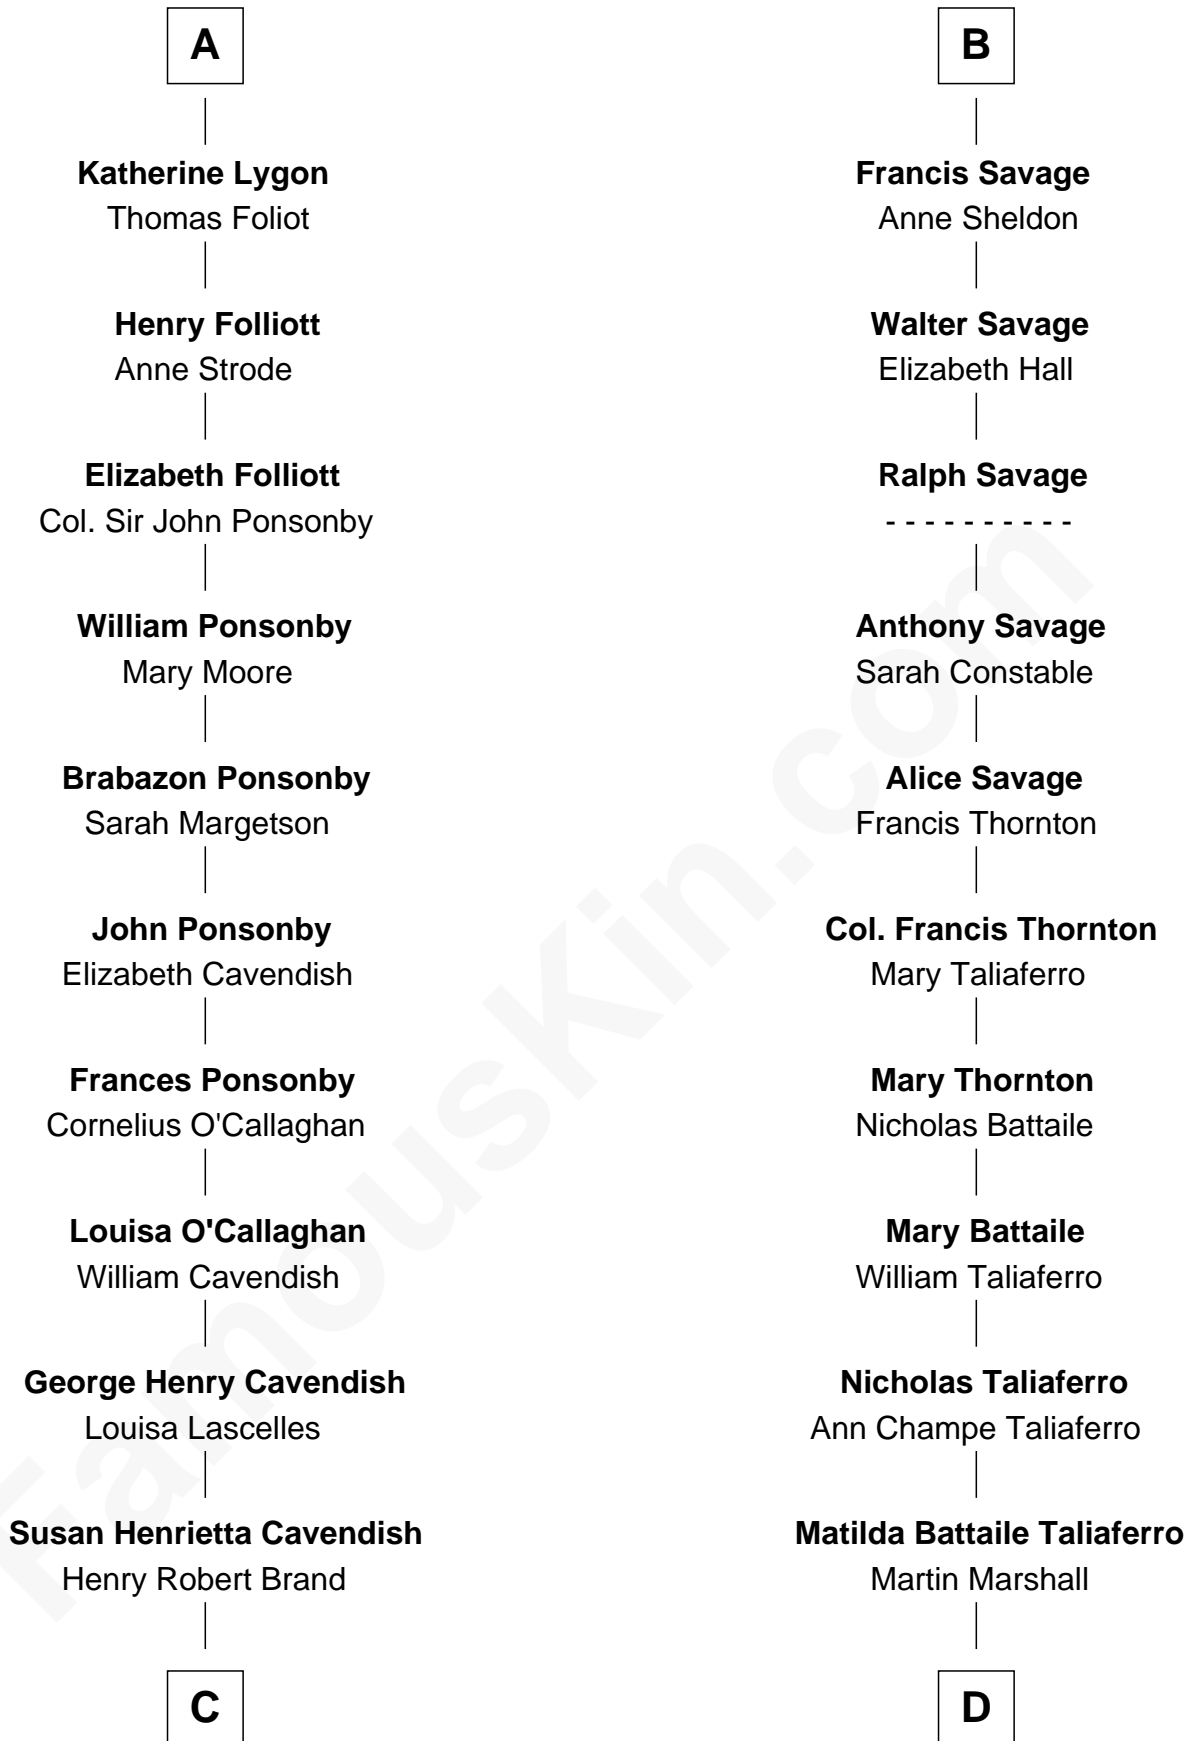

FamousKin.com
Relationship Chart of
Sarah Ferguson
Duchess of York

19th cousin 1 time removed of
General George C. Marshall
Author of "The Marshall Plan"

C

Margaret Brand
Algernon Francis Holford Ferguson

Andrew Henry Ferguson
Marian Louisa Montagu-Douglas-Scott

Ronald Ivor Ferguson
Susan Mary Wright

Sarah Ferguson
Duchess of York

D

William Champe Marshall
Susan Myers

George Catlett Marshall
Laura Emily Bradford