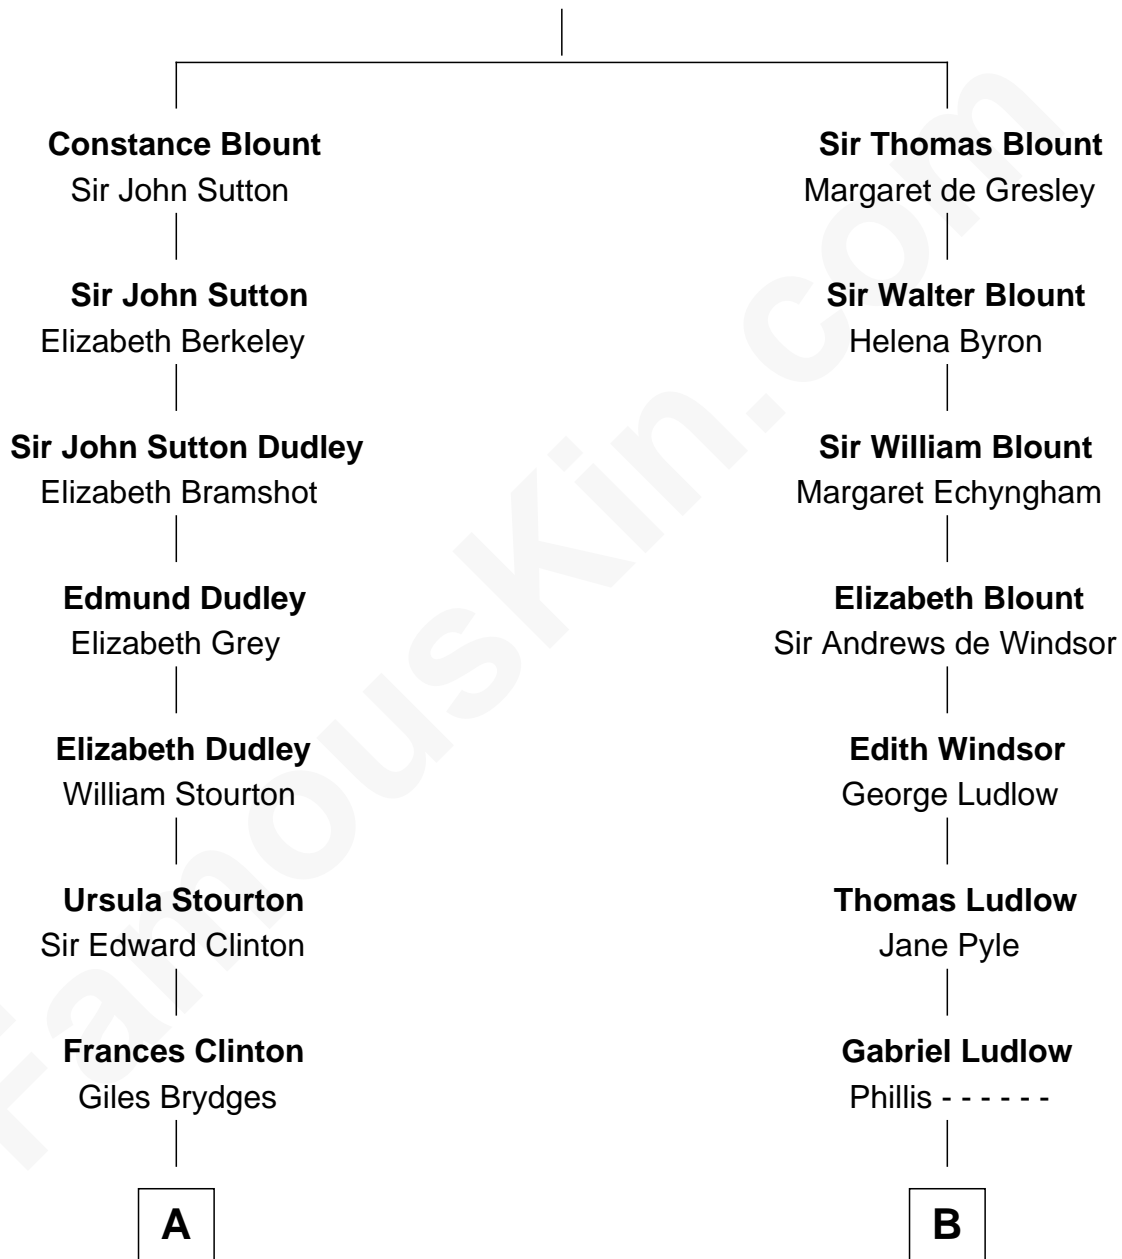

# FamousKin.com Relationship Chart of

**Sarah Ferguson**

*Duchess of York*

15th cousin 4 times removed of

**Harry F. Byrd**

*50th Governor of Virginia*

**Sir Walter Blount**

Sancha de Ayala

**A**

**Catherine Brydges**

Francis Russell

**Sir William Russell**

Anne Carr

**William Russell**

Rachel Wriothesley

**Sir Wriothesley Russell**

Elizabeth Howland

**John Russell**

Gertrude Leveson-Gower

**Francis Russell**

Elizabeth Keppel

**Sir John Russell**

Georgiana Gordon

**Louisa Jane Russell**